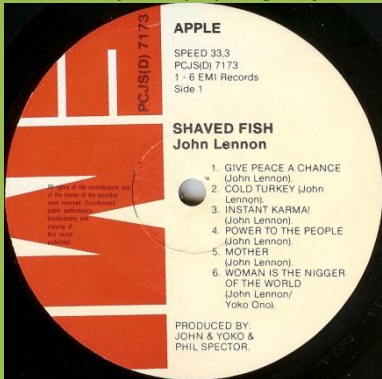

EMI/APPLE PCSJ(D) 7173 – SHAVED FISH

Matte recycled paper gatefold cover

APPLE print on label