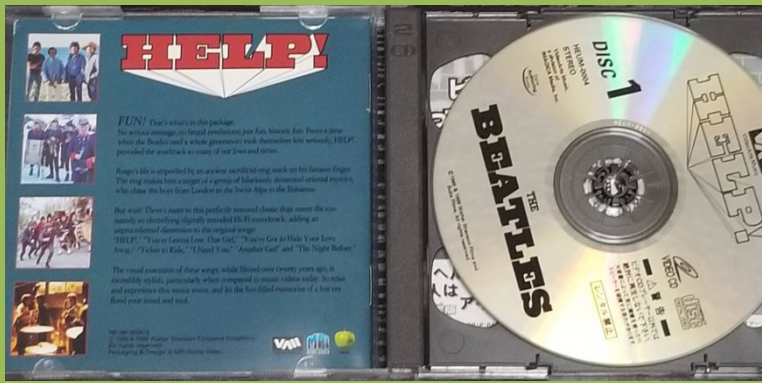

EMI Video 7243 49 15 472 8 Apple logo on rear cover (Netherlands)