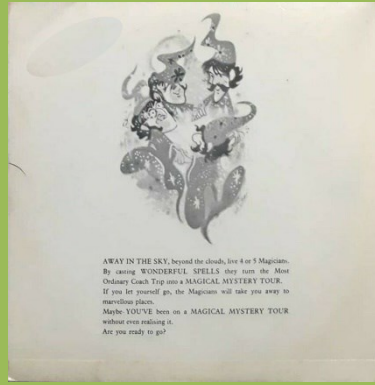

**PARLOPHONE MMT A-1/B-1 – MAGICAL MYSTERY TOUR [Double EP] [Mono]**

Apple logo on inside cover