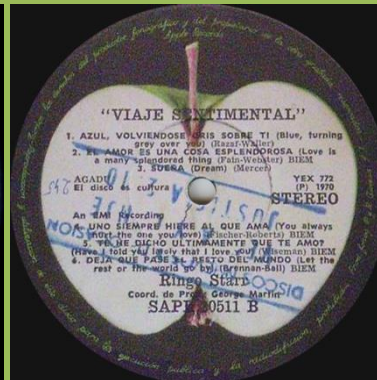

**APPLE SAPL 30511 – SENTIMENTAL JOURNEY**

El Disco Es Cultura print

Promo stamp on B-side

El Disco Es Cultura print

Disco Es Cultura print

Disco Es Cultura print

El Disco Es Cultura print

**APPLE SAPL 30515 – BEAUCOUPS OF BLUES**

Non-gatefold cover

**APPLE SAPL 30529 – RINGO**

Non-gatefold cover

Rush release

**APPLE SAPL 30531 – GOODNIGHT VIENNA**

B&W cover

Lyrics on rear cover

Sliced Apple on A-side