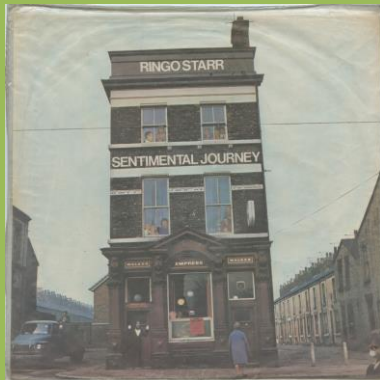

**APPLE SAPL 30511 – SENTIMENTAL JOURNEY**

El Disco Es Cultura print

Promo stamp on B-side

El Disco Es Cultura print

Disco Es Cultura print

Disco Es Cultura print

El Disco Es Cultura print

**APPLE SAPL 30515 – BEAUCOUPS OF BLUES**

Non-gatefold cover

**APPLE SAPL 30529 – RINGO**

Non-gatefold cover

Rush release

**APPLE SAPL 30531 – GOODNIGHT VIENNA**

B&W cover

Lyrics on rear cover

Sliced Apple on A-side