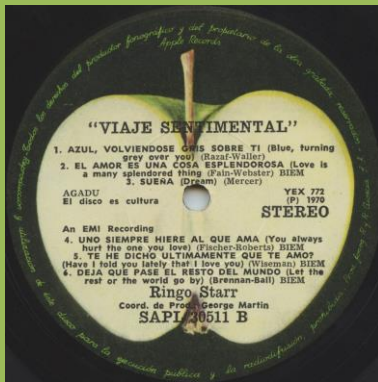

**APPLE SAPL 30511 – SENTIMENTAL JOURNEY**

El Disco Es Cultura print

Promo stamp on B-side

El Disco Es Cultura print

Disco Es Cultura print

Disco Es Cultura print

El Disco Es Cultura print

**APPLE SAPL 30515 – BEAUCOUPS OF BLUES**

Non-gatefold cover

**APPLE SAPL 30529 – RINGO**

Non-gatefold cover

Rush release

**APPLE SAPL 30531 – GOODNIGHT VIENNA**

B&W cover

Lyrics on rear cover

Sliced Apple on A-side