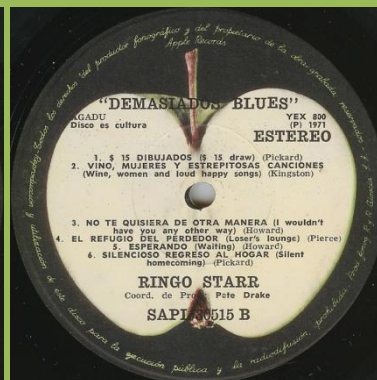

**APPLE SAPL 30511 – SENTIMENTAL JOURNEY**

El Disco Es Cultura print

Promo stamp on B-side

El Disco Es Cultura print

Disco Es Cultura print

Disco Es Cultura print

El Disco Es Cultura print

**APPLE SAPL 30515 – BEAUCOUPS OF BLUES**

Non-gatefold cover

**APPLE SAPL 30529 – RINGO**

Non-gatefold cover

Rush release

**APPLE SAPL 30531 – GOODNIGHT VIENNA**

B&W cover

Lyrics on rear cover

Sliced Apple on A-side