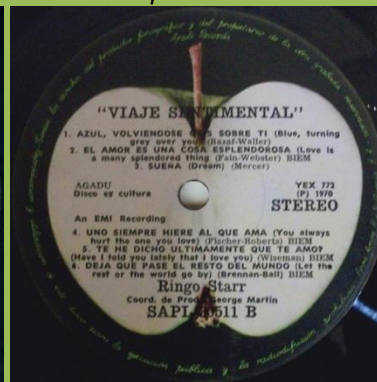

**APPLE SAPL 30511 – SENTIMENTAL JOURNEY**

El Disco Es Cultura print

Promo stamp on B-side

El Disco Es Cultura print

Disco Es Cultura print

Disco Es Cultura print

El Disco Es Cultura print

**APPLE SAPL 30515 – BEAUCOUPS OF BLUES**

Non-gatefold cover

**APPLE SAPL 30529 – RINGO**

Non-gatefold cover

Rush release

**APPLE SAPL 30531 – GOODNIGHT VIENNA**

B&W cover

Lyrics on rear cover

Sliced Apple on A-side