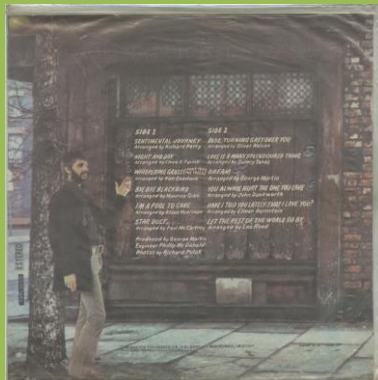

**APPLE SAPL 30511 – SENTIMENTAL JOURNEY**

El Disco Es Cultura print

Promo stamp on B-side

El Disco Es Cultura print

Disco Es Cultura print

Disco Es Cultura print

El Disco Es Cultura print

**APPLE SAPL 30515 – BEAUCOUPS OF BLUES**

Non-gatefold cover

**APPLE SAPL 30529 – RINGO**

Non-gatefold cover

Rush release

**APPLE SAPL 30531 – GOODNIGHT VIENNA**

B&W cover

Lyrics on rear cover

Sliced Apple on A-side