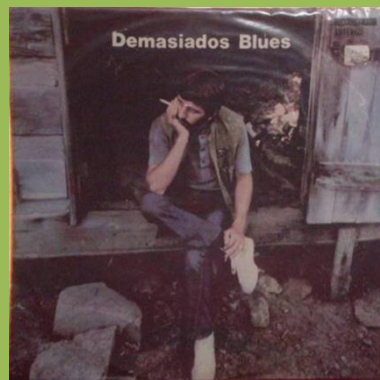

**APPLE SAPL 30511 – SENTIMENTAL JOURNEY**

El Disco Es Cultura print

Promo stamp on B-side

El Disco Es Cultura print

Disco Es Cultura print

Disco Es Cultura print

El Disco Es Cultura print

**APPLE SAPL 30515 – BEAUCOUPS OF BLUES**

Non-gatefold cover

**APPLE SAPL 30529 – RINGO**

Non-gatefold cover

Rush release

**APPLE SAPL 30531 – GOODNIGHT VIENNA**

B&W cover

Lyrics on rear cover

Sliced Apple on A-side