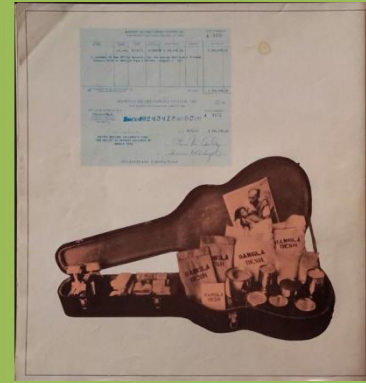

APPLE STCX 3385 - THE CONCERT FOR BANGLA DESH (Various) [3-LP]

Box front

Box rear

Booklet front

Booklet rear

Insert

Type #1 (Large pressing ring)

Type #2 (3 Pressing rings)

APPLE STCX-3385 - THE CONCERT FOR BANGLA DESH (Various) [3-LP]

Box front (made in USA)

Box rear (made in USA)

LP's are labeled Side 1/Side 2, Side 3/Side 4, Side 5/Side 6, but actually play Side 1/Side 6, Side 2/Side 5, Side 3/Side 4