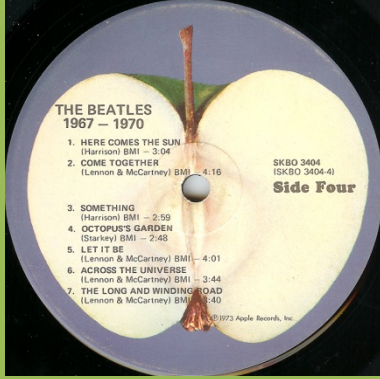

Light Apple labels with blueish/grey background

Scranton

Winchester #1, Mfd. by Apple Records, Inc. on A-side

Dark Apple labels with blue background

Winchester #2, Mfd. by Apple Records, Inc. on A-side

Light Apple labels with blueish/grey background

Winchester #3, All Rights print on bottom

Dark Apple labels with blue background

Winchester #4, All Rights print on bottom

Light Apple labels with blueish/grey background

MCA Pinckneyville contract pressing, small pressing ring