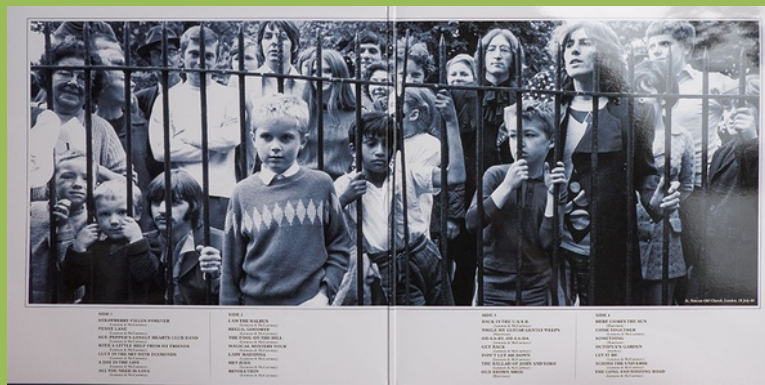

Contract pressing MADE IN CANADA pressed by PRP