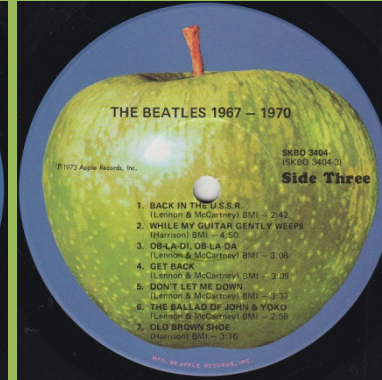

Unknown contract pressing, big perimeter ring, All Rights print on bottom

APPLE SKBO 3404 - THE BEATLES / 1967-1970 [2-LP]

THE BEATLES 1962-1966. Side One: LOVE ME DO, PLEASE PLEASE ME, FROM ME TO YOU, SHE LOVES YOU, I WANT TO HOLD YOUR HAND, ALL MY LOVING, CAN'T BUY ME LOVE. Side Two: A HARD DAY'S NIGHT, AND I LOVE HER, EIGHT DAYS A WEEK, I FEEL FINE, TICKET TO RIDE, YESTERDAY. Side Three: HELP!, YOU'VE GOT TO HIDE YOUR LOVE AWAY, WE CAN WORK IT OUT, DAY TRIPPER, DRIVE MY CAR, NORWEGIAN WOOD (THIS BIRD HAS FLOWN), YELLOW SUBMARINE. Side Four: NOWHERE MAN, MICHELLE, IN MY LIFE, GIRL, PAPERBACK WRITER, ELEANOR RIGBY, YELLOW SUBMARINE.

...FOR YOUR INFORMATION. ALBUMS: THE BEATLES 1962-1966, THE BEATLES 1967-1970. 8-TRACK CARTRIDGES: THE BEATLES 1962-1966, THE BEATLES 1967-1970. CASSETTES: THE BEATLES 1962-1966, THE BEATLES 1967-1970. SINGLES: LOVE ME DO, PLEASE PLEASE ME, FROM ME TO YOU, SHE LOVES YOU, I WANT TO HOLD YOUR HAND, ALL MY LOVING, CAN'T BUY ME LOVE, A HARD DAY'S NIGHT, AND I LOVE HER, EIGHT DAYS A WEEK, I FEEL FINE, TICKET TO RIDE, YESTERDAY, HELP!, YOU'VE GOT TO HIDE YOUR LOVE AWAY, WE CAN WORK IT OUT, DAY TRIPPER, DRIVE MY CAR, NORWEGIAN WOOD (THIS BIRD HAS FLOWN), YELLOW SUBMARINE, NOWHERE MAN, MICHELLE, IN MY LIFE, GIRL, PAPERBACK WRITER, ELEANOR RIGBY, YELLOW SUBMARINE.

12" x 12" discography insert

Sticker

Cover types: 1) without Produced by George Martin, 2) with Produced by George Martin

Promo copies have an embossed stamp on the front cover

Printed inners

Jacksonville, Mfd. by Apple on A-side of both discs

Light Apple labels with blueish/grey background

Scranton

Winchester #1, Mfd. by Apple Records, Inc. on A-side

Dark Apple labels with blue background

Winchester #2, Mfd. by Apple Records, Inc. on A-side

Light Apple labels with blueish/grey background