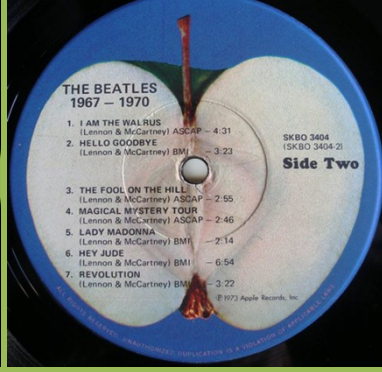

Light Apple labels with blueish/grey background

Scranton

Winchester #1, Mfd. by Apple Records, Inc. on A-side

Dark Apple labels with blue background

Winchester #2, Mfd. by Apple Records, Inc. on A-side

Light Apple labels with blueish/grey background

Winchester #3, All Rights print on bottom

Dark Apple labels with blue background

Winchester #4, All Rights print on bottom

Light Apple labels with blueish/grey background

MCA Pinckneyville contract pressing, small pressing ring