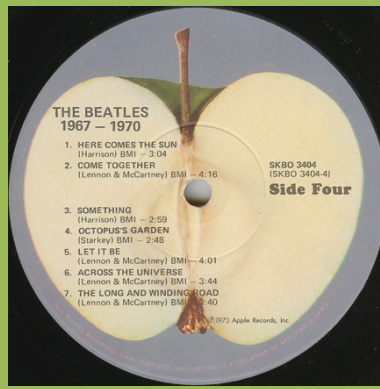

Light Apple labels with blueish/grey background

Scranton

Winchester #1, Mfd. by Apple Records, Inc. on A-side

Dark Apple labels with blue background

Winchester #2, Mfd. by Apple Records, Inc. on A-side

Light Apple labels with blueish/grey background

Winchester #3, All Rights print on bottom

Dark Apple labels with blue background

Winchester #4, All Rights print on bottom

Light Apple labels with blueish/grey background

MCA Pinckneyville contract pressing, small pressing ring