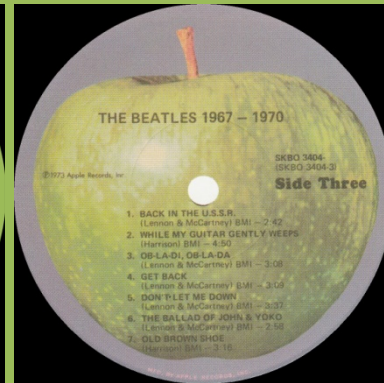

Light Apple labels with blueish/grey background