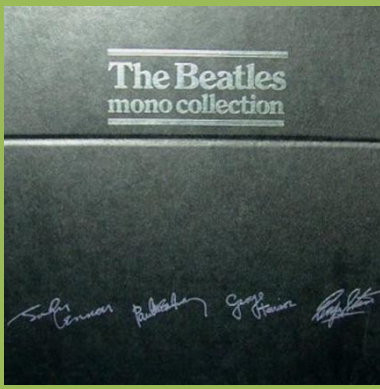

APPLE PCS 3075 - RUBBER SOUL

APPLE LYN 2153/4 - FROM THEN TO YOU

Also exists with switched labels

PARLOPHONE/APPLE BC13 - THE BEATLES COLLECTION

Contains 9 Parlophone LPs plus The Beatles [2-LP], Yellow Submarine, Abbey Road & Let It Be on Apple

Some copies come with 22,8" x 33,2" poster

PARLOPHONE/APPLE BM1 - THE BEATLES MONO COLLECTION [mono]

Individually numbered #1 through #1,000, contains 8 Parlophone LPs plus The Beatles [2-LP] & Yellow Submarine on Apple

PARLOPHONE/APPLE BMC10 - THE BEATLES MONO COLLECTION [mono]

Not numbered, contains 8 Parlophone LPs plus The Beatles [2-LP] & Yellow Submarine on Apple

PARLOPHONE/APPLE [no number] - THE BEATLES [14-LP set in wooden 'breadbin' box]

Contains 10 Parlophone LPs plus The Beatles [2-LP], Yellow Submarine, Abbey Road & Let It Be on Apple

All boxes individually numbered on metal plate on the side

62-Page booklet

Stuur mij mijn persoonlijke Box Owner Card met bestellingen.
(Opgeven v.v.g. duidelijke brieven en blokketexte borden)