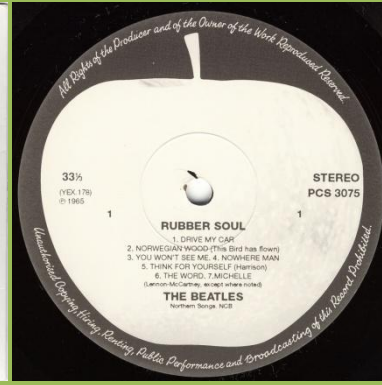

APPLE PCS 3075 - RUBBER SOUL

APPLE LYN 2153/4 - FROM THEN TO YOU

Also exists with switched labels

PARLOPHONE/APPLE BC13 - THE BEATLES COLLECTION

Contains 9 Parlophone LPs plus The Beatles [2-LP], Yellow Submarine, Abbey Road & Let It Be on Apple

Some copies come with 22,8" x 33,2" poster

PARLOPHONE/APPLE BM1 - THE BEATLES MONO COLLECTION [mono]

Individually numbered #1 through #1,000, contains 8 Parlophone LPs plus The Beatles [2-LP] & Yellow Submarine on Apple