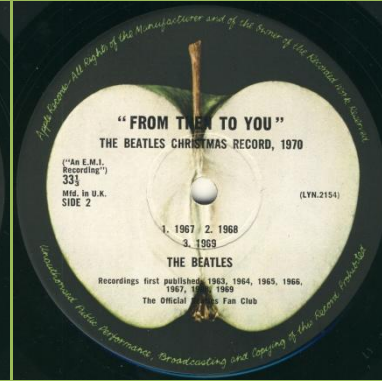

APPLE PCS 3075 - RUBBER SOUL

APPLE LYN 2153/4 - FROM THEN TO YOU

Also exists with switched labels

PARLOPHONE/APPLE BC13 - THE BEATLES COLLECTION

Contains 9 Parlophone LPs plus The Beatles [2-LP], Yellow Submarine, Abbey Road & Let It Be on Apple

Some copies come with 22,8" x 33,2" poster

PARLOPHONE/APPLE BM1 - THE BEATLES MONO COLLECTION [mono]

Individually numbered #1 through #1,000, contains 8 Parlophone LPs plus The Beatles [2-LP] & Yellow Submarine on Apple

PARLOPHONE/APPLE BMC10 - THE BEATLES MONO COLLECTION [mono]

Not numbered, contains 8 Parlophone LPs plus The Beatles [2-LP] & Yellow Submarine on Apple

PARLOPHONE/APPLE [no number] - THE BEATLES [14-LP set in wooden 'breadbin' box]

Contains 10 Parlophone LPs plus The Beatles [2-LP], Yellow Submarine, Abbey Road & Let It Be on Apple

All boxes individually numbered on metal plate on the side

62-Page booklet

Stuur mij mijn persoonlijke Box Owner Card met bestellingen.
(Opgeven v.v.g. duidelijke brieven en blokketexte borden)