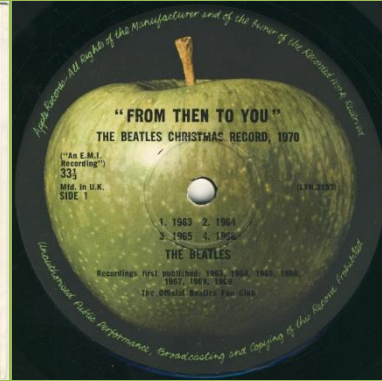

APPLE PCS 3075 - RUBBER SOUL

APPLE LYN 2153/4 - FROM THEN TO YOU

Also exists with switched labels

PARLOPHONE/APPLE BC13 - THE BEATLES COLLECTION

Contains 9 Parlophone LPs plus The Beatles [2-LP], Yellow Submarine, Abbey Road & Let It Be on Apple

Some copies come with 22,8" x 33,2" poster

PARLOPHONE/APPLE BM1 - THE BEATLES MONO COLLECTION [mono]

Individually numbered #1 through #1,000, contains 8 Parlophone LPs plus The Beatles [2-LP] & Yellow Submarine on Apple