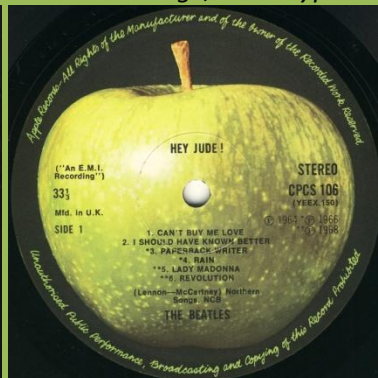

APPLE CPCS 106 - HEY JUDE!

Cover type 1) Pinched cover with spine text on left spine only

Cover type 2) Non-pinched cover with spine text on left and top spine (detail)

Paper Back Writer & Revolutions misprint, cover type 1

Paper Back Writer & Revolutions misprint, extra ring on A-Side, cover type 1

Paper Back Writer misprint, Correct Revolution print, flat labels, cover type 1

Paper Back Writer misprint, Correct Revolution print, raised label edge, cover type 1

Crossover, Paper Back Writer misprint, Correct Revolution print, dark Apple

B-side label light Apple, cover type 1 or 2

Later issue, Correct Paperback Writer & Revolution print, large @, light Apple, cover type 2