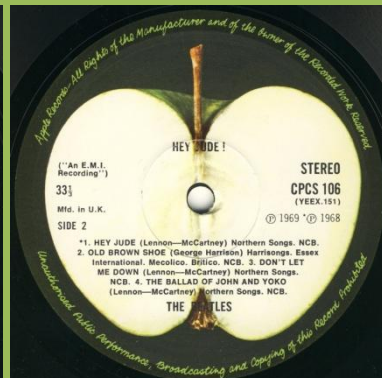

APPLE CPCS 106 - HEY JUDE!

Cover type 1) Pinched cover with spine text on left spine only

Cover type 2) Non-pinched cover with spine text on left and top spine (detail)

Paper Back Writer & Revolutions misprint, cover type 1

Paper Back Writer & Revolutions misprint, extra ring on A-Side, cover type 1

Paper Back Writer misprint, Correct Revolution print, flat labels, cover type 1

Paper Back Writer misprint, Correct Revolution print, raised label edge, cover type 1

Crossover, Paper Back Writer misprint, Correct Revolution print, dark Apple

B-side label light Apple, cover type 1 or 2

Later issue, Correct Paperback Writer & Revolution print, large @, light Apple, cover type 2