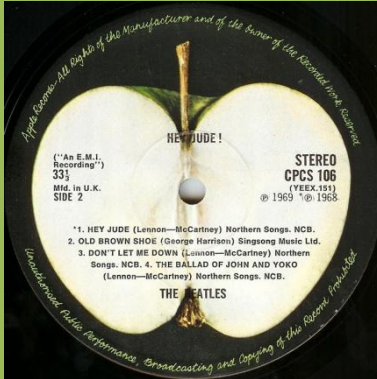

APPLE CPCS 106 - HEY JUDE!

Cover type 1) Pinched cover with spine text on left spine only

Cover type 2) Non-pinched cover with spine text on left and top spine (detail)

Paper Back Writer & Revolutions misprint, cover type 1

Paper Back Writer & Revolutions misprint, extra ring on A-Side, cover type 1

Paper Back Writer misprint, Correct Revolution print, flat labels, cover type 1

Paper Back Writer misprint, Correct Revolution print, raised label edge, cover type 1

Crossover, Paper Back Writer misprint, Correct Revolution print, dark Apple

B-side label light Apple, cover type 1 or 2

Later issue, Correct Paperback Writer & Revolution print, large @, light Apple, cover type 2