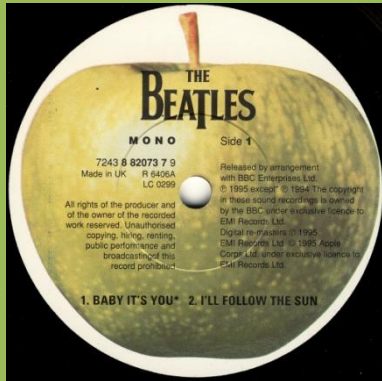

**APPLE 7243 8 82073 7 9 - EP: "BABY IT'S YOU":
BABY IT'S YOU - I'LL FOLLOW THE SUN / DEVIL IN HER HEART - BOYS**

With PM number on back

No PM number on back

Jukebox Edition