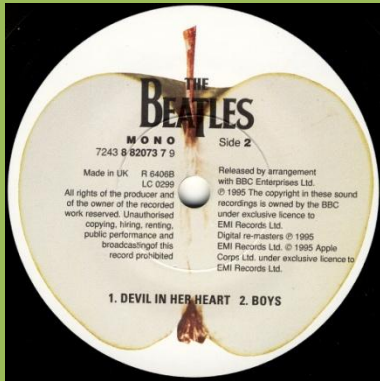

**APPLE 7243 8 82073 7 9 - EP: "BABY IT'S YOU":
BABY IT'S YOU - I'LL FOLLOW THE SUN / DEVIL IN HER HEART - BOYS**

With PM number on back

No PM number on back

Jukebox Edition