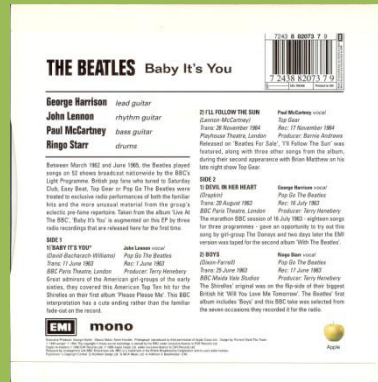

**APPLE 7243 8 82073 7 9 - EP: "BABY IT'S YOU":
BABY IT'S YOU - I'LL FOLLOW THE SUN / DEVIL IN HER HEART - BOYS**

With PM number on back

No PM number on back

Jukebox Edition