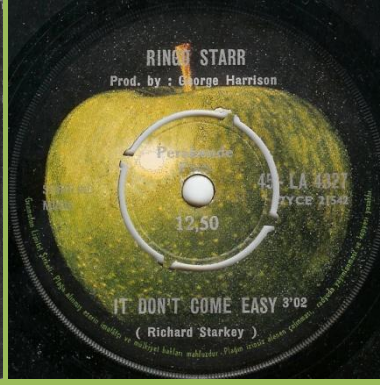

APPLE 45-LA 4327 - IT DON'T COME EASY / EARLY 1970

Promo stamp on B-Side

APPLE 45-LA 4339 - BACK OFF BOOGALOO / BLINDMAN