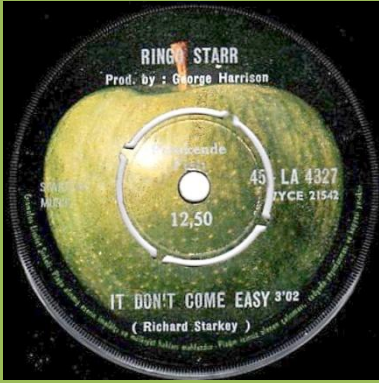

APPLE 45-LA 4327 - IT DON'T COME EASY / EARLY 1970

Promo stamp on B-Side

APPLE 45-LA 4339 - BACK OFF BOOGALOO / BLINDMAN