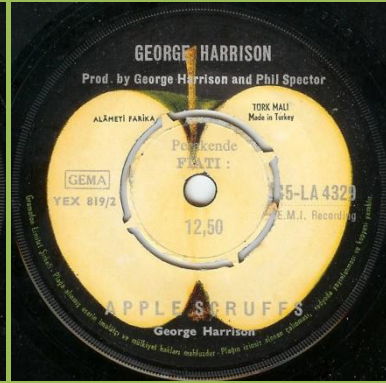

APPLE APT 9 / LA-4325 - MY SWEET LORD / ISN'T IT A PITY

No text in center

Text in center

APPLE 45-LA 4329 - WHAT IS LIFE / APPLE SCRUFFS

APPLE 45-LA 4333 - BANGLA-DESH / DEEP BLUE

APPLE LA-4349 - DARK HORSE / HARI'S ON TOUR (EXPRESS)