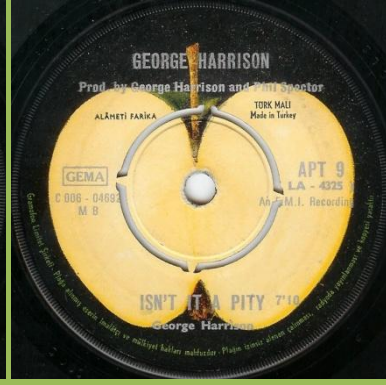

APPLE APT 9 / LA-4325 - MY SWEET LORD / ISN'T IT A PITY

No text in center

Text in center

APPLE 45-LA 4329 - WHAT IS LIFE / APPLE SCRUFFS

APPLE 45-LA 4333 - BANGLA-DESH / DEEP BLUE

APPLE LA-4349 - DARK HORSE / HARI'S ON TOUR (EXPRESS)