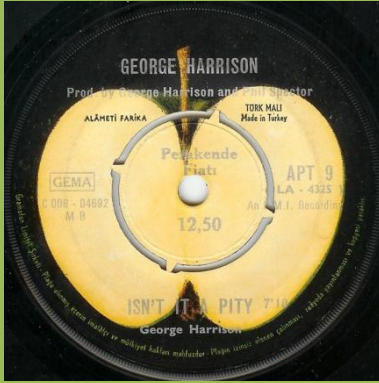

APPLE APT 9 / LA-4325 - MY SWEET LORD / ISN'T IT A PITY

No text in center

Text in center

APPLE 45-LA 4329 - WHAT IS LIFE / APPLE SCRUFFS

APPLE 45-LA 4333 - BANGLA-DESH / DEEP BLUE

APPLE LA-4349 - DARK HORSE / HARI'S ON TOUR (EXPRESS)