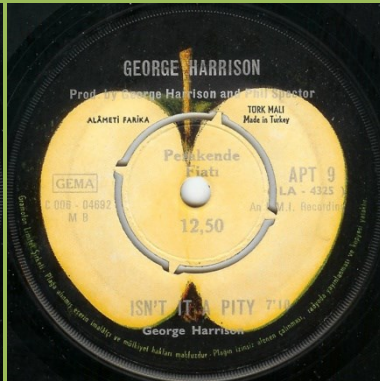

APPLE APT 9 - MY SWEET LORD / ISN'T IT A PITY

APPLE APT 9 / LA-4325 - MY SWEET LORD / ISN'T IT A PITY

No text in center

Text in center

APPLE 45-LA 4329 - WHAT IS LIFE / APPLE SCRUFFS

APPLE 45-LA 4333 - BANGLA-DESH / DEEP BLUE

APPLE LA-4349 - DARK HORSE / HARI'S ON TOUR (EXPRESS)