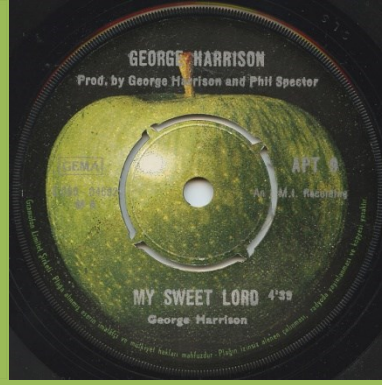

APPLE APT 9 - MY SWEET LORD / ISN'T IT A PITY

APPLE APT 9 / LA-4325 - MY SWEET LORD / ISN'T IT A PITY

No text in center

Text in center

APPLE 45-LA 4329 - WHAT IS LIFE / APPLE SCRUFFS

APPLE 45-LA 4333 - BANGLA-DESH / DEEP BLUE

APPLE LA-4349 - DARK HORSE / HARI'S ON TOUR (EXPRESS)