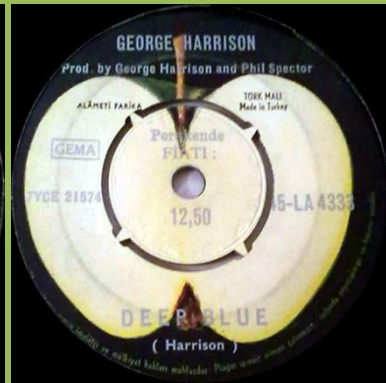

APPLE APT 9 / LA-4325 - MY SWEET LORD / ISN'T IT A PITY

No text in center

Text in center

APPLE 45-LA 4329 - WHAT IS LIFE / APPLE SCRUFFS

APPLE 45-LA 4333 - BANGLA-DESH / DEEP BLUE

APPLE LA-4349 - DARK HORSE / HARI'S ON TOUR (EXPRESS)