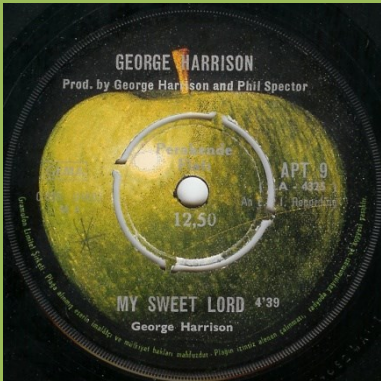

APPLE APT 9 - MY SWEET LORD / ISN'T IT A PITY

APPLE APT 9 / LA-4325 - MY SWEET LORD / ISN'T IT A PITY

No text in center

Text in center

APPLE 45-LA 4329 - WHAT IS LIFE / APPLE SCRUFFS

APPLE 45-LA 4333 - BANGLA-DESH / DEEP BLUE

APPLE LA-4349 - DARK HORSE / HARI'S ON TOUR (EXPRESS)