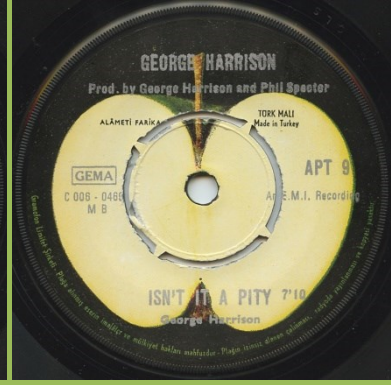

APPLE APT 9 - MY SWEET LORD / ISN'T IT A PITY

APPLE APT 9 / LA-4325 - MY SWEET LORD / ISN'T IT A PITY

No text in center

Text in center

APPLE 45-LA 4329 - WHAT IS LIFE / APPLE SCRUFFS

APPLE 45-LA 4333 - BANGLA-DESH / DEEP BLUE

APPLE LA-4349 - DARK HORSE / HARI'S ON TOUR (EXPRESS)