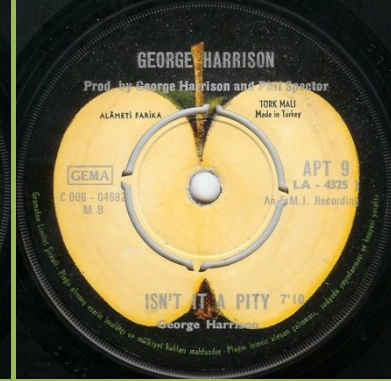

APPLE APT 9 - MY SWEET LORD / ISN'T IT A PITY

APPLE APT 9 / LA-4325 - MY SWEET LORD / ISN'T IT A PITY

No text in center

Text in center

APPLE 45-LA 4329 - WHAT IS LIFE / APPLE SCRUFFS

APPLE 45-LA 4333 - BANGLA-DESH / DEEP BLUE

APPLE LA-4349 - DARK HORSE / HARI'S ON TOUR (EXPRESS)