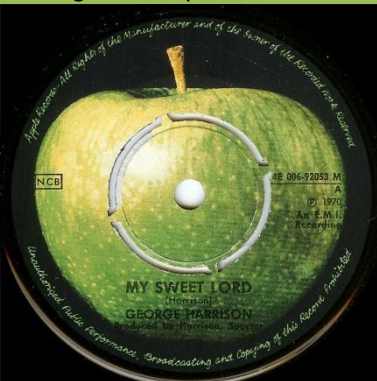

APPLE 4E006-92053 M - MY SWEET LORD / ISN'T IT A PITY

Ring around push-out

Dark green Apple, light core

No ring around push-out

Dark core

Ring around push-out

Green Apple, dark core

Without Harrisongs Music Ltd. on A-side

Without Harrisongs Music Ltd. on B-side

APPLE 4E006-04751 M - WHAT IS LIFE / APPLE SCRUFFS

Ring around push-out

No ring around push-out

APPLE 4E006-04888 - BANGLA DESH / DEEP BLUE

1st cover

2nd cover

Back cover with "M"

2nd cover

Back cover without "M"

APPLE R 5988 - GIVE ME LOVE (GIVE ME PEACE ON EARTH) / MISS O'DELL