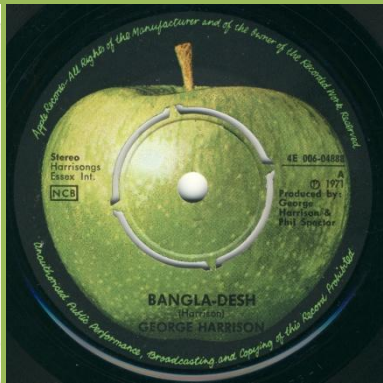

APPLE 4E006-92053 M - MY SWEET LORD / ISN'T IT A PITY

Ring around push-out

Dark green Apple, light core

No ring around push-out

Dark core

Ring around push-out

Green Apple, dark core

Without Harrisongs Music Ltd. on A-side

Without Harrisongs Music Ltd. on B-side

APPLE 4E006-04751 M - WHAT IS LIFE / APPLE SCRUFFS

Ring around push-out

No ring around push-out

APPLE 4E006-04888 - BANGLA DESH / DEEP BLUE

1st cover

2nd cover

Back cover with "M"

2nd cover

Back cover without "M"

APPLE R 5988 - GIVE ME LOVE (GIVE ME PEACE ON EARTH) / MISS O'DELL