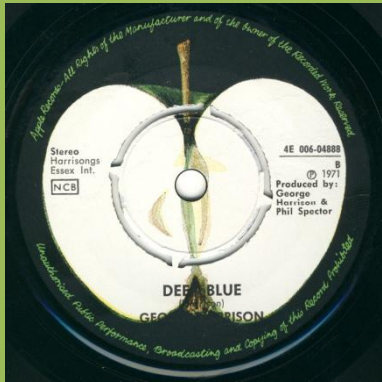

APPLE 4E006-92053 M - MY SWEET LORD / ISN'T IT A PITY

Ring around push-out

Dark green Apple, light core

No ring around push-out

Dark core

Ring around push-out

Green Apple, dark core

Without Harrisongs Music Ltd. on A-side

Without Harrisongs Music Ltd. on B-side

APPLE 4E006-04751 M - WHAT IS LIFE / APPLE SCRUFFS

Ring around push-out

No ring around push-out

APPLE 4E006-04888 - BANGLA DESH / DEEP BLUE

1st cover

2nd cover

Back cover with "M"

2nd cover

Back cover without "M"

APPLE R 5988 - GIVE ME LOVE (GIVE ME PEACE ON EARTH) / MISS O'DELL