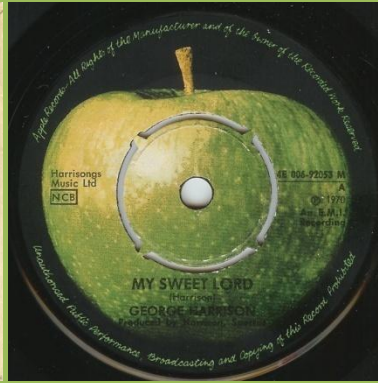

APPLE 4E006-92053 M - MY SWEET LORD / ISN'T IT A PITY

Ring around push-out

Dark green Apple, light core

No ring around push-out

Dark core

Ring around push-out

Green Apple, dark core

Without Harrisongs Music Ltd. on A-side

Without Harrisongs Music Ltd. on B-side

APPLE 4E006-04751 M - WHAT IS LIFE / APPLE SCRUFFS

Ring around push-out

No ring around push-out

APPLE 4E006-04888 - BANGLA DESH / DEEP BLUE

1st cover

2nd cover

Back cover with "M"

2nd cover

Back cover without "M"

APPLE R 5988 - GIVE ME LOVE (GIVE ME PEACE ON EARTH) / MISS O'DELL