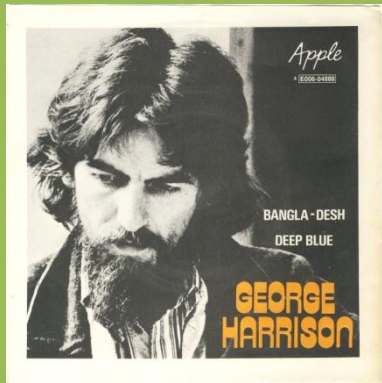

APPLE 4E006-92053 M - MY SWEET LORD / ISN'T IT A PITY

Ring around push-out

Dark green Apple, light core

No ring around push-out

Dark core

Ring around push-out

Green Apple, dark core

Without Harrisongs Music Ltd. on A-side

Without Harrisongs Music Ltd. on B-side

APPLE 4E006-04751 M - WHAT IS LIFE / APPLE SCRUFFS

Ring around push-out

No ring around push-out

APPLE 4E006-04888 - BANGLA DESH / DEEP BLUE

1st cover

2nd cover

Back cover with "M"

2nd cover

Back cover without "M"

APPLE R 5988 - GIVE ME LOVE (GIVE ME PEACE ON EARTH) / MISS O'DELL