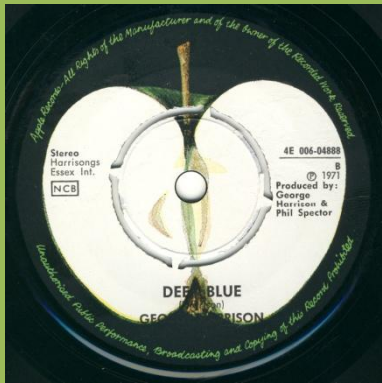

APPLE 4E006-92053 M - MY SWEET LORD / ISN'T IT A PITY

Ring around push-out

Dark green Apple, light core

No ring around push-out

Dark core

Ring around push-out

Green Apple, dark core

Without Harrisongs Music Ltd. on A-side

Without Harrisongs Music Ltd. on B-side

APPLE 4E006-04751 M - WHAT IS LIFE / APPLE SCRUFFS

Ring around push-out

No ring around push-out

APPLE 4E006-04888 - BANGLA DESH / DEEP BLUE

1st cover

2nd cover

Back cover with "M"

2nd cover

Back cover without "M"

APPLE R 5988 - GIVE ME LOVE (GIVE ME PEACE ON EARTH) / MISS O'DELL