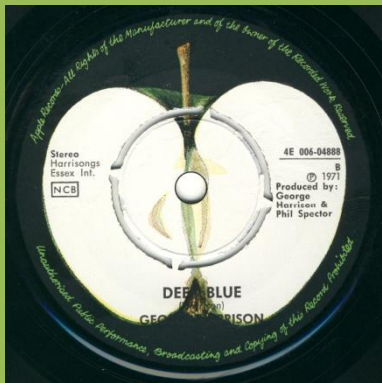

APPLE 4E006-92053 M - MY SWEET LORD / ISN'T IT A PITY

Ring around push-out

Dark green Apple, light core

No ring around push-out

Dark core

Ring around push-out

Green Apple, dark core

Without Harrisongs Music Ltd. on A-side

Without Harrisongs Music Ltd. on B-side

APPLE 4E006-04751 M - WHAT IS LIFE / APPLE SCRUFFS

Ring around push-out

No ring around push-out

APPLE 4E006-04888 - BANGLA DESH / DEEP BLUE

1st cover

2nd cover

Back cover with "M"

2nd cover

Back cover without "M"

APPLE R 5988 - GIVE ME LOVE (GIVE ME PEACE ON EARTH) / MISS O'DELL