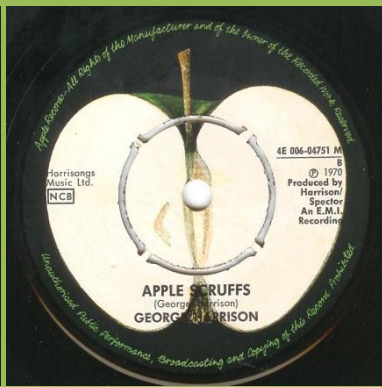

APPLE 4E006-92053 M - MY SWEET LORD / ISN'T IT A PITY

Ring around push-out

Dark green Apple, light core

No ring around push-out

Dark core

Ring around push-out

Green Apple, dark core

Without Harrisongs Music Ltd. on A-side

Without Harrisongs Music Ltd. on B-side

APPLE 4E006-04751 M - WHAT IS LIFE / APPLE SCRUFFS

Ring around push-out

No ring around push-out

APPLE 4E006-04888 - BANGLA DESH / DEEP BLUE

1st cover

2nd cover

Back cover with "M"

2nd cover

Back cover without "M"

APPLE R 5988 - GIVE ME LOVE (GIVE ME PEACE ON EARTH) / MISS O'DELL