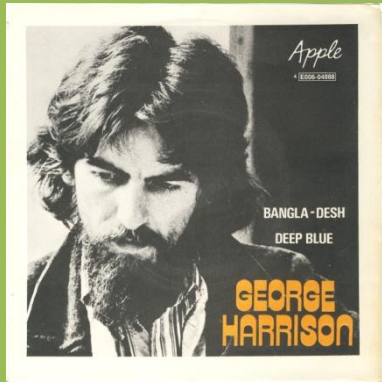

APPLE 4E006-92053 M - MY SWEET LORD / ISN'T IT A PITY

Ring around push-out

Dark green Apple, light core

No ring around push-out

Dark core

Ring around push-out

Green Apple, dark core

Without Harrisongs Music Ltd. on A-side

Without Harrisongs Music Ltd. on B-side

APPLE 4E006-04751 M - WHAT IS LIFE / APPLE SCRUFFS

Ring around push-out

No ring around push-out

APPLE 4E006-04888 - BANGLA DESH / DEEP BLUE

1st cover

2nd cover

Back cover with "M"

2nd cover

Back cover without "M"

APPLE R 5988 - GIVE ME LOVE (GIVE ME PEACE ON EARTH) / MISS O'DELL