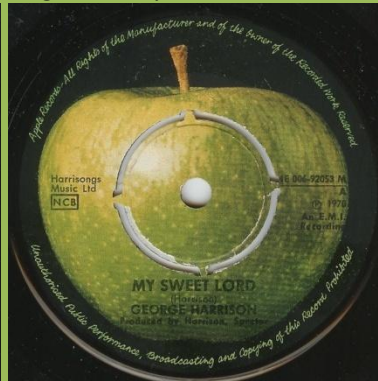

APPLE 4E006-92053 M - MY SWEET LORD / ISN'T IT A PITY

Ring around push-out

Dark green Apple, light core

No ring around push-out

Dark core

Ring around push-out

Green Apple, dark core

Without Harrisongs Music Ltd. on A-side

Without Harrisongs Music Ltd. on B-side

APPLE 4E006-04751 M - WHAT IS LIFE / APPLE SCRUFFS

Ring around push-out

No ring around push-out

APPLE 4E006-04888 - BANGLA DESH / DEEP BLUE

1st cover

2nd cover

Back cover with "M"

2nd cover

Back cover without "M"

APPLE R 5988 - GIVE ME LOVE (GIVE ME PEACE ON EARTH) / MISS O'DELL