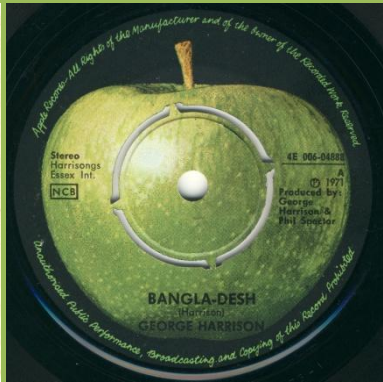

APPLE 4E006-92053 M - MY SWEET LORD / ISN'T IT A PITY

Ring around push-out

Dark green Apple, light core

No ring around push-out

Dark core

Ring around push-out

Green Apple, dark core

Without Harrisongs Music Ltd. on A-side

Without Harrisongs Music Ltd. on B-side

APPLE 4E006-04751 M - WHAT IS LIFE / APPLE SCRUFFS

Ring around push-out

No ring around push-out

APPLE 4E006-04888 - BANGLA DESH / DEEP BLUE

1st cover

2nd cover

Back cover with "M"

2nd cover

Back cover without "M"

APPLE R 5988 - GIVE ME LOVE (GIVE ME PEACE ON EARTH) / MISS O'DELL