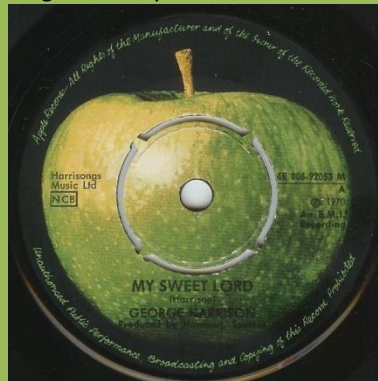

APPLE 4E006-92053 M - MY SWEET LORD / ISN'T IT A PITY

Ring around push-out

Dark green Apple, light core

No ring around push-out

Dark core

Ring around push-out

Green Apple, dark core

Without Harrisongs Music Ltd. on A-side

Without Harrisongs Music Ltd. on B-side

APPLE 4E006-04751 M - WHAT IS LIFE / APPLE SCRUFFS

Ring around push-out

No ring around push-out

APPLE 4E006-04888 - BANGLA DESH / DEEP BLUE

1st cover

2nd cover

Back cover with "M"

2nd cover

Back cover without "M"

APPLE R 5988 - GIVE ME LOVE (GIVE ME PEACE ON EARTH) / MISS O'DELL