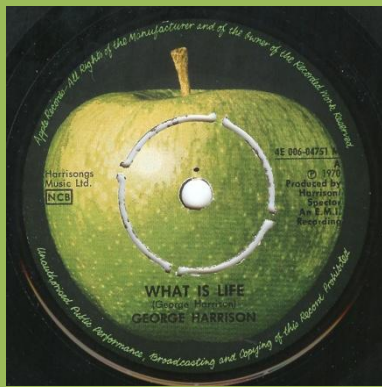

APPLE 4E006-92053 M - MY SWEET LORD / ISN'T IT A PITY

Ring around push-out

Dark green Apple, light core

No ring around push-out

Dark core

Ring around push-out

Green Apple, dark core

Without Harrisongs Music Ltd. on A-side

Without Harrisongs Music Ltd. on B-side

APPLE 4E006-04751 M - WHAT IS LIFE / APPLE SCRUFFS

Ring around push-out

No ring around push-out

APPLE 4E006-04888 - BANGLA DESH / DEEP BLUE

1st cover

2nd cover

Back cover with "M"

2nd cover

Back cover without "M"

APPLE R 5988 - GIVE ME LOVE (GIVE ME PEACE ON EARTH) / MISS O'DELL