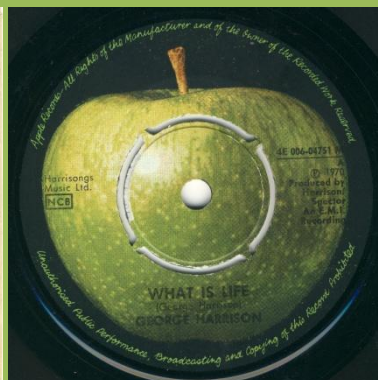

APPLE 4E006-92053 M - MY SWEET LORD / ISN'T IT A PITY

Ring around push-out

Dark green Apple, light core

No ring around push-out

Dark core

Ring around push-out

Green Apple, dark core

Without Harrisongs Music Ltd. on A-side

Without Harrisongs Music Ltd. on B-side

APPLE 4E006-04751 M - WHAT IS LIFE / APPLE SCRUFFS

Ring around push-out

No ring around push-out

APPLE 4E006-04888 - BANGLA DESH / DEEP BLUE

1st cover

2nd cover

Back cover with "M"

2nd cover

Back cover without "M"

APPLE R 5988 - GIVE ME LOVE (GIVE ME PEACE ON EARTH) / MISS O'DELL