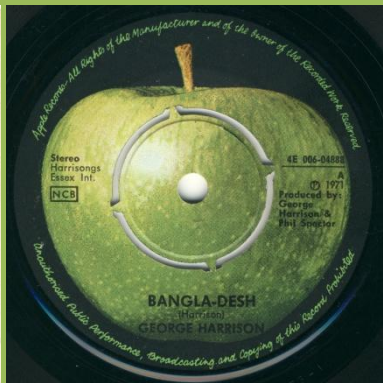

APPLE 4E006-92053 M - MY SWEET LORD / ISN'T IT A PITY

Ring around push-out

Dark green Apple, light core

No ring around push-out

Dark core

Ring around push-out

Green Apple, dark core

Without Harrisongs Music Ltd. on A-side

Without Harrisongs Music Ltd. on B-side

APPLE 4E006-04751 M - WHAT IS LIFE / APPLE SCRUFFS

Ring around push-out

No ring around push-out

APPLE 4E006-04888 - BANGLA DESH / DEEP BLUE

1st cover

2nd cover

Back cover with "M"

2nd cover

Back cover without "M"

APPLE R 5988 - GIVE ME LOVE (GIVE ME PEACE ON EARTH) / MISS O'DELL