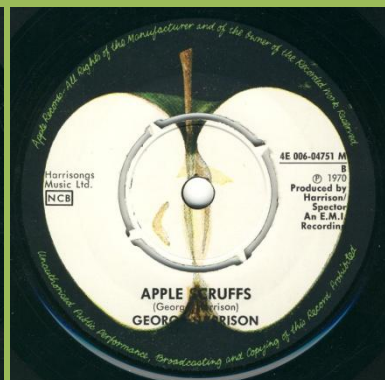

APPLE 4E006-92053 M - MY SWEET LORD / ISN'T IT A PITY

Ring around push-out

Dark green Apple, light core

No ring around push-out

Dark core

Ring around push-out

Green Apple, dark core

Without Harrisongs Music Ltd. on A-side

Without Harrisongs Music Ltd. on B-side

APPLE 4E006-04751 M - WHAT IS LIFE / APPLE SCRUFFS

Ring around push-out

No ring around push-out

APPLE 4E006-04888 - BANGLA DESH / DEEP BLUE

1st cover

2nd cover

Back cover with "M"

2nd cover

Back cover without "M"

APPLE R 5988 - GIVE ME LOVE (GIVE ME PEACE ON EARTH) / MISS O'DELL