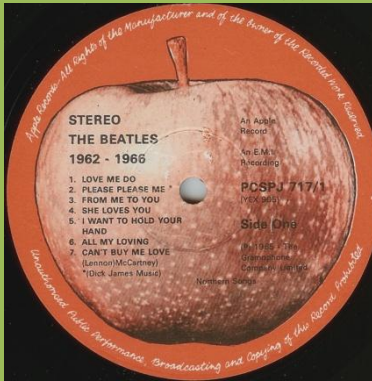

APPLE PCSPJ 717 - THE BEATLES/1962-1966 [2-LP]

Number on cover PCSPJ(S) 717

APPLE PCSPJ 718 - THE BEATLES/1967-1970 [2-LP]

Number on cover PCSPJ(S) 718

Cover types:

1) EMI Brigadiers on inner cover

2) Gramma Records on inner cover

Cover type 1 or 2