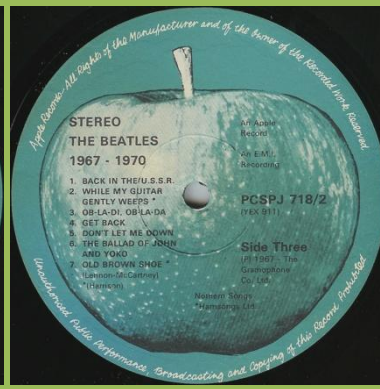

APPLE PCSPJ 717 - THE BEATLES/1962-1966 [2-LP]

Number on cover PCSPJ(S) 717

APPLE PCSPJ 718 - THE BEATLES/1967-1970 [2-LP]

Number on cover PCSPJ(S) 718

Cover types:

1) EMI Brigadiers on inner cover

2) Gramma Records on inner cover

Cover type 1 or 2