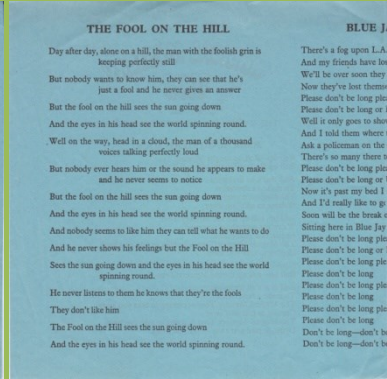

PARLOPHONE SPD-MMT 443A/B – MAGICAL MYSTERY TOUR [Double EP] [Mono]

Cover made in RSA

No booklet

Apple logo on inside cover

4-page lyric insert