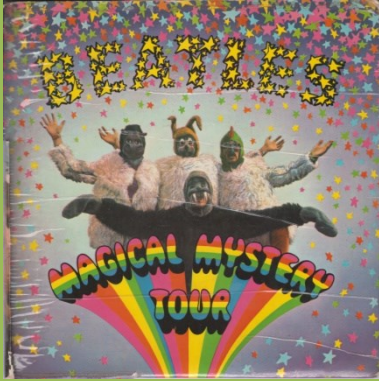

PARLOPHONE SPD-MMT 443A/B – MAGICAL MYSTERY TOUR [Double EP] [Mono]

Cover made in RSA

No booklet

Apple logo on inside cover

4-page lyric insert