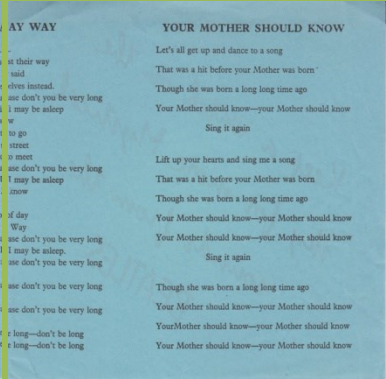

PARLOPHONE SPD-MMT 443A/B – MAGICAL MYSTERY TOUR [Double EP] [Mono]

Cover made in RSA

No booklet

Apple logo on inside cover

4-page lyric insert