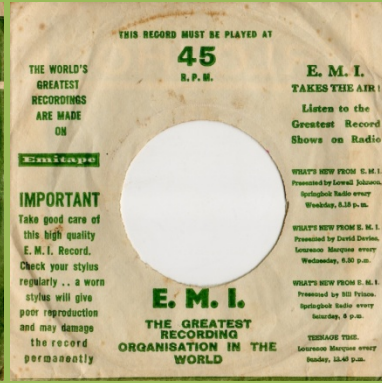

**PARLOPHONE SPD 508 - GET BACK / DON'T LET ME DOWN**

With An Apple Recording print (P) not aligned with Time

With An Apple Recording print (P) aligned with Time

**PARLOPHONE SPD 516 - THE BALLAD OF JOHN AND YOKO / OLD BROWN SHOE**

With An Apple Recording print Push out center

With An Apple Recording print Solid center