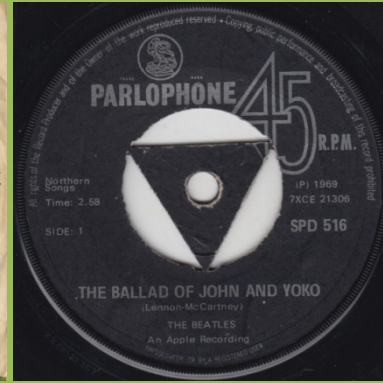

**PARLOPHONE SPD 508 - GET BACK / DON'T LET ME DOWN**

With An Apple Recording print (P) not aligned with Time

With An Apple Recording print (P) aligned with Time

**PARLOPHONE SPD 516 - THE BALLAD OF JOHN AND YOKO / OLD BROWN SHOE**

With An Apple Recording print Push out center

With An Apple Recording print Solid center