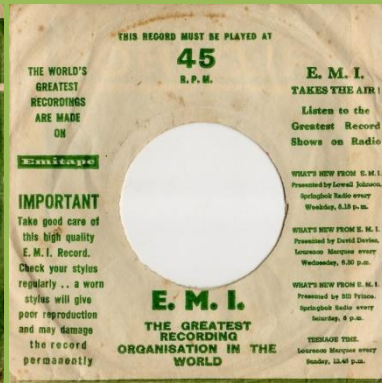

PARLOPHONE SPD 508 - GET BACK / DON'T LET ME DOWN

With An Apple Recording print (P) not aligned with Time

With An Apple Recording print (P) aligned with Time

PARLOPHONE SPD 516 - THE BALLAD OF JOHN AND YOKO / OLD BROWN SHOE

With An Apple Recording print