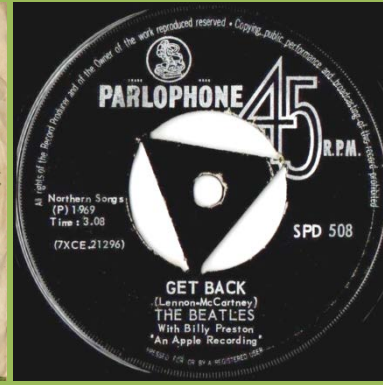

**PARLOPHONE SPD 508 - GET BACK / DON'T LET ME DOWN**

With An Apple Recording print (P) not aligned with Time

With An Apple Recording print (P) aligned with Time

**PARLOPHONE SPD 516 - THE BALLAD OF JOHN AND YOKO / OLD BROWN SHOE**

With An Apple Recording print Push out center

With An Apple Recording print Solid center