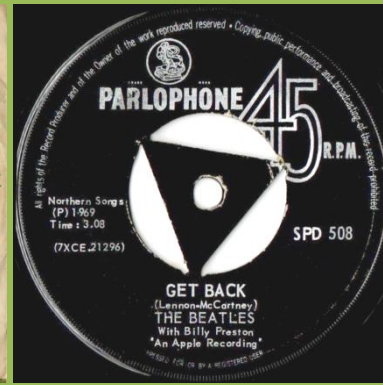

PARLOPHONE SPD 508 - GET BACK / DON'T LET ME DOWN

With An Apple Recording print (P) not aligned with Time

With An Apple Recording print (P) aligned with Time

PARLOPHONE SPD 516 - THE BALLAD OF JOHN AND YOKO / OLD BROWN SHOE