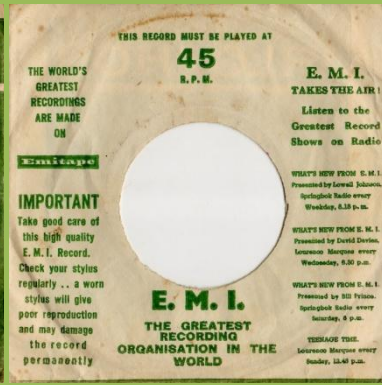

PARLOPHONE SPD 508 - GET BACK / DON'T LET ME DOWN

With An Apple Recording print (P) not aligned with Time

With An Apple Recording print (P) aligned with Time

PARLOPHONE SPD 516 - THE BALLAD OF JOHN AND YOKO / OLD BROWN SHOE

With An Apple Recording print