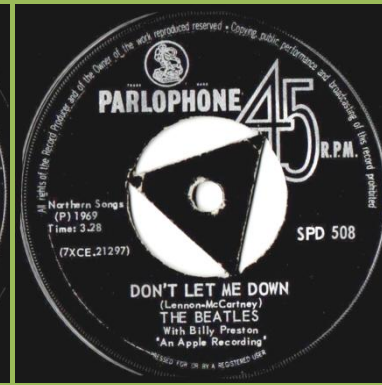

PARLOPHONE SPD 508 - GET BACK / DON'T LET ME DOWN

With An Apple Recording print (P) not aligned with Time

With An Apple Recording print (P) aligned with Time

PARLOPHONE SPD 516 - THE BALLAD OF JOHN AND YOKO / OLD BROWN SHOE

With An Apple Recording print