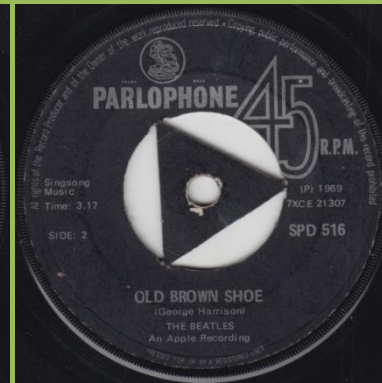

PARLOPHONE SPD 508 - GET BACK / DON'T LET ME DOWN

With An Apple Recording print (P) not aligned with Time

With An Apple Recording print (P) aligned with Time

PARLOPHONE SPD 516 - THE BALLAD OF JOHN AND YOKO / OLD BROWN SHOE