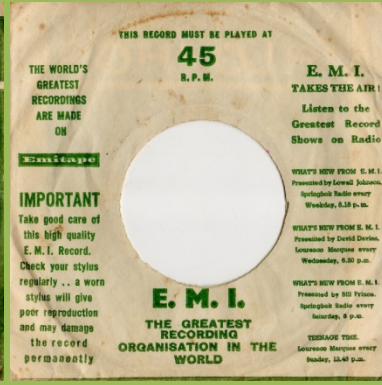

**PARLOPHONE SPD 508 - GET BACK / DON'T LET ME DOWN**

With An Apple Recording print (P) not aligned with Time

With An Apple Recording print (P) aligned with Time

**PARLOPHONE SPD 516 - THE BALLAD OF JOHN AND YOKO / OLD BROWN SHOE**

With An Apple Recording print Push out center

With An Apple Recording print Solid center