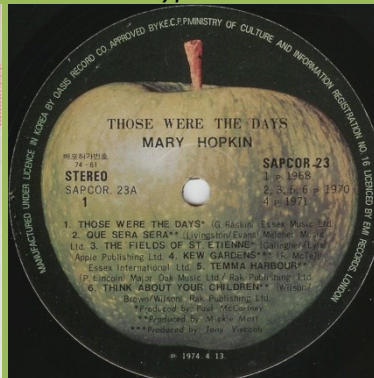

Disc on translucent red/brown vinyl

APPLE EKPL 0302 – STRAIGHT UP (Badfinger)

Contains only the first disc from the 1991 re-issue 2 LP

1 sided lyric sheet

Rice-paper inner sleeve

Disc on translucent red/brown vinyl

APPLE SAPCOR 23 – THOSE WERE THE DAYS (Mary Hopkin)

1974 issue

Inner sleeve type #1

Inner sleeve type #2

With date on bottom of labels

No date on labels