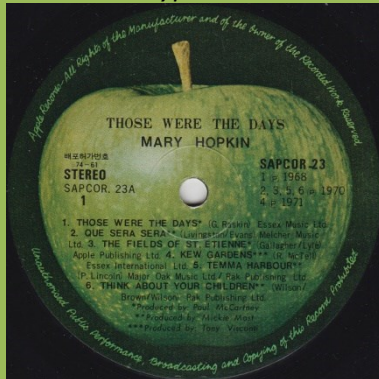

Large pressing ring

APPLE EKPL 0189 – MAGIC CHRISTIAN MUSIC (Badfinger)

Contains only the first disc from the 1991 2 LP re-issue

1 sided info sheet

Rice-paper inner sleeve

Disc on very dark translucent vinyl

APPLE OLE 0... – NO DICE (Badfinger)

APPLE EKPL 0283 – NO DICE (Badfinger)

Second issue, LP contains all 17 tracks from the first CD issue or 2 LP vinyl re-issue

2 sided info sheet

Rice-paper inner sleeve

Disc on translucent red/brown vinyl

APPLE EKPL 0302 – STRAIGHT UP (Badfinger)

Contains only the first disc from the 1991 re-issue 2 LP

1 sided lyric sheet

Rice-paper inner sleeve

Disc on translucent red/brown vinyl

APPLE SAPCOR 23 – THOSE WERE THE DAYS (Mary Hopkin)

1974 issue

Inner sleeve type #1

Inner sleeve type #2

With date on bottom of labels

No date on labels