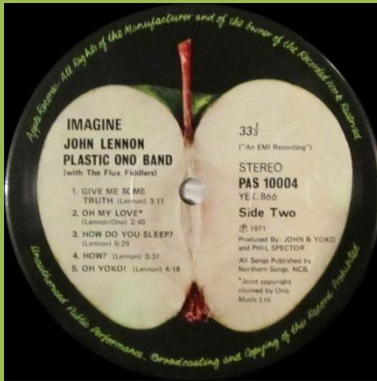

APPLE PCS 7134 - JOHN LENNON/PLASTIC ONO BAND

APPLE PAS 10004 - IMAGINE

Cover types: 1) matte, 2) glossy

Printed inner sleeve

Card without white border

Glossy label with raised label edge, handwritten matrix

Despite the Mfd. In U.K. print records are made in SEA

APPLE PCS 7169 - ROCK 'N' ROLL

APPLE PCS 7173 – SHAVED FISH