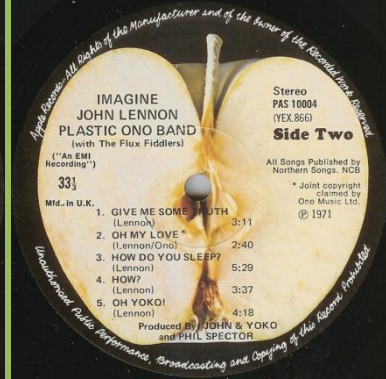

APPLE PCS 7134 - JOHN LENNON/PLASTIC ONO BAND

APPLE PAS 10004 - IMAGINE

Cover types: 1) matte, 2) glossy

Printed inner sleeve

Card without white border

Glossy label with raised label edge, handwritten matrix

Despite the Mfd. In U.K. print records are made in SEA

APPLE PCS 7169 - ROCK 'N' ROLL

APPLE PCS 7173 – SHAVED FISH