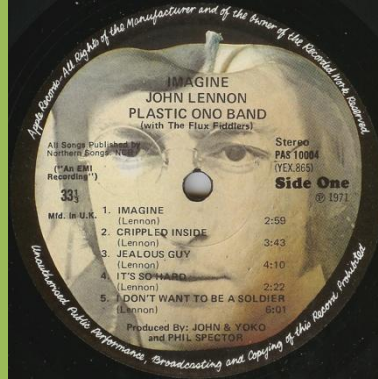

APPLE PCS 7134 - JOHN LENNON/PLASTIC ONO BAND

APPLE PAS 10004 - IMAGINE

Cover types: 1) matte, 2) glossy

Printed inner sleeve

Card without white border

Glossy label with raised label edge, handwritten matrix

Despite the Mfd. In U.K. print records are made in SEA

APPLE PCS 7169 - ROCK 'N' ROLL

APPLE PCS 7173 – SHAVED FISH