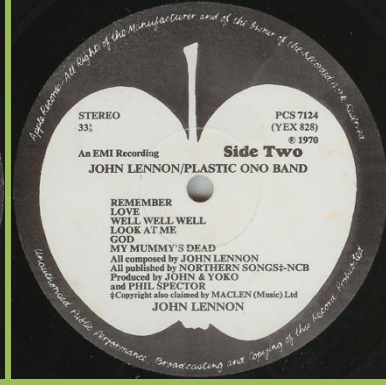

APPLE PCS 7134 - JOHN LENNON/PLASTIC ONO BAND

APPLE PAS 10004 - IMAGINE

Cover types: 1) matte, 2) glossy

Printed inner sleeve

Card without white border

Glossy label with raised label edge, handwritten matrix

Despite the Mfd. In U.K. print records are made in SEA

APPLE PCS 7169 - ROCK 'N' ROLL

APPLE PCS 7173 – SHAVED FISH