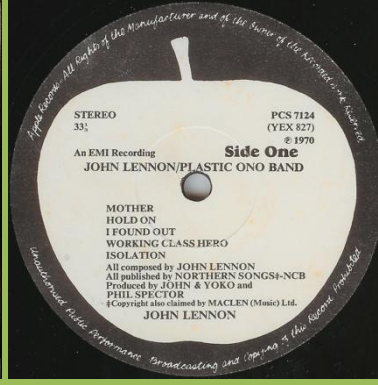

APPLE PCS 7134 - JOHN LENNON/PLASTIC ONO BAND

APPLE PAS 10004 - IMAGINE

Cover types: 1) matte, 2) glossy

Printed inner sleeve

Card without white border

Glossy label with raised label edge, handwritten matrix

Despite the Mfd. In U.K. print records are made in SEA

APPLE PCS 7169 - ROCK 'N' ROLL

APPLE PCS 7173 – SHAVED FISH