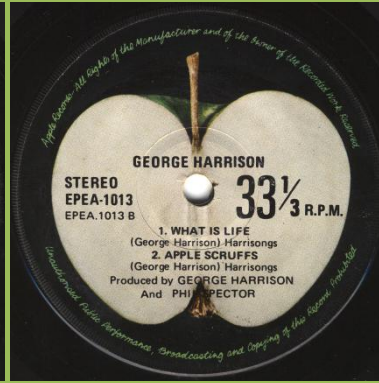

APPLE EPEA-1013 - "MY SWEET LORD": MY SWEET LORD / ISN'T IT A PITY // WHAT IS LIFE / APPLE SCRUFFS

Ridge around center

No ridge around center