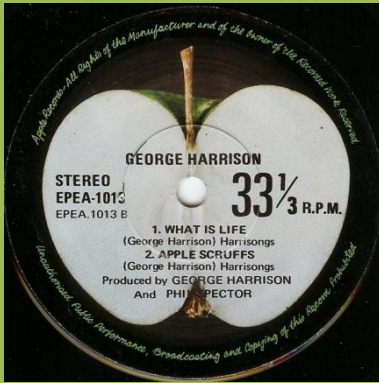

APPLE EPEA-1013 - "MY SWEET LORD": MY SWEET LORD / ISN'T IT A PITY // WHAT IS LIFE / APPLE SCRUFFS

Ridge around center

No ridge around center