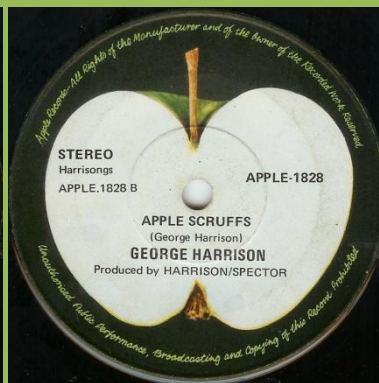

**APPLE-2995 - MY SWEET LORD / ISN'T IT A PITY**

*Ridge around center*

*No ridge around center*

*Light Apple print*

*Apple rotated towards right*

*Small font, STEREO on right*

**APPLE-1828 - WHAT IS LIFE / APPLE SCRUFFS**

*No ridge around center*

*Small lettering*

Ridge around center

Large lettering

**APPLE R-5912 - BANGLA-DESH / DEEP BLUE**

Ridge around center

No ridge around center

**APPLE R-5988 - GIVE ME LOVE (GIVE ME PEACE ON EARTH) / MISS O'DELL**