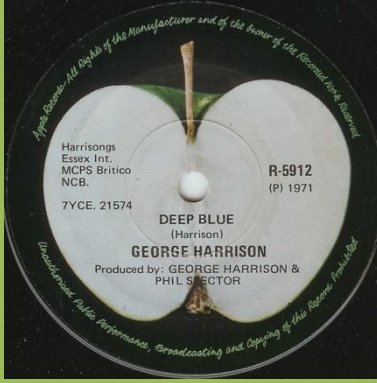

**APPLE-2995 - MY SWEET LORD / ISN'T IT A PITY**

*Ridge around center*

*No ridge around center*

*Light Apple print*

*Apple rotated towards right*

**APPLE-1828 - WHAT IS LIFE / APPLE SCRUFFS**

*No ridge around center*

*Small lettering*

*Ridge around center*

*Large lettering*

**APPLE R-5912 - BANGLA-DESH / DEEP BLUE**

Ridge around center

No ridge around center

APPLE R-5988 - GIVE ME LOVE (GIVE ME PEACE ON EARTH) / MISS O'DELL