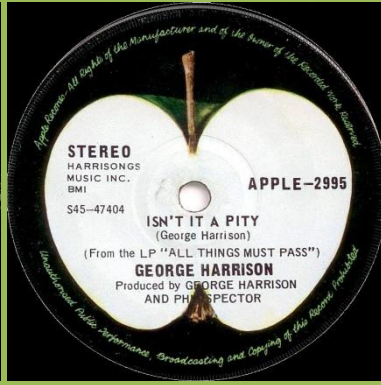

**APPLE-2995 - MY SWEET LORD / ISN'T IT A PITY**

*Ridge around center*

*No ridge around center*

*Light Apple print*

*Apple rotated towards right*

**APPLE-1828 - WHAT IS LIFE / APPLE SCRUFFS**

*No ridge around center*

*Small lettering*

*Ridge around center*

*Large lettering*

**APPLE R-5912 - BANGLA-DESH / DEEP BLUE**

Ridge around center

No ridge around center

APPLE R-5988 - GIVE ME LOVE (GIVE ME PEACE ON EARTH) / MISS O'DELL