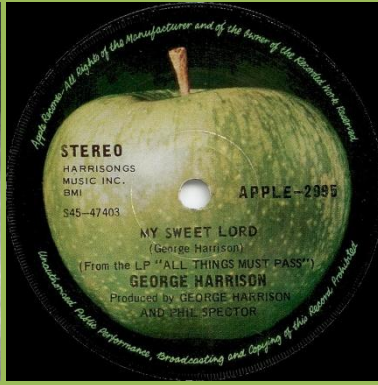

**APPLE-2995 - MY SWEET LORD / ISN'T IT A PITY**

*Ridge around center*

*No ridge around center*

*Light Apple print*

*Apple rotated towards right*

*Small font, STEREO on right*

**APPLE-1828 - WHAT IS LIFE / APPLE SCRUFFS**

*No ridge around center*

*Small lettering*

Ridge around center

Large lettering

**APPLE R-5912 - BANGLA-DESH / DEEP BLUE**

Ridge around center

No ridge around center

**APPLE R-5988 - GIVE ME LOVE (GIVE ME PEACE ON EARTH) / MISS O'DELL**