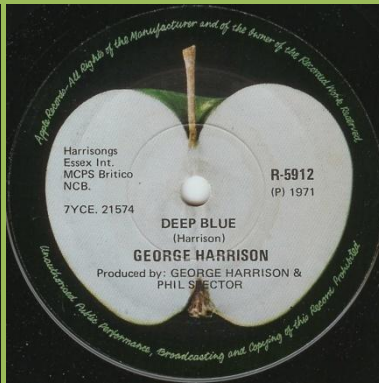

**APPLE-2995 - MY SWEET LORD / ISN'T IT A PITY**

*Ridge around center*

*No ridge around center*

*Light Apple print*

*Apple rotated towards right*

*Small font, STEREO on right*

**APPLE-1828 - WHAT IS LIFE / APPLE SCRUFFS**

*No ridge around center*

*Small lettering*

Ridge around center

Large lettering

**APPLE R-5912 - BANGLA-DESH / DEEP BLUE**

Ridge around center

No ridge around center

**APPLE R-5988 - GIVE ME LOVE (GIVE ME PEACE ON EARTH) / MISS O'DELL**