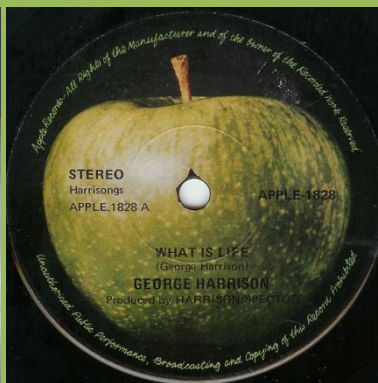

**APPLE-2995 - MY SWEET LORD / ISN'T IT A PITY**

*Ridge around center*

*No ridge around center*

*Light Apple print*

*Apple rotated towards right*

*Small font, STEREO on right*

**APPLE-1828 - WHAT IS LIFE / APPLE SCRUFFS**

*No ridge around center*

*Small lettering*

Ridge around center

Large lettering

**APPLE R-5912 - BANGLA-DESH / DEEP BLUE**

Ridge around center

No ridge around center

**APPLE R-5988 - GIVE ME LOVE (GIVE ME PEACE ON EARTH) / MISS O'DELL**