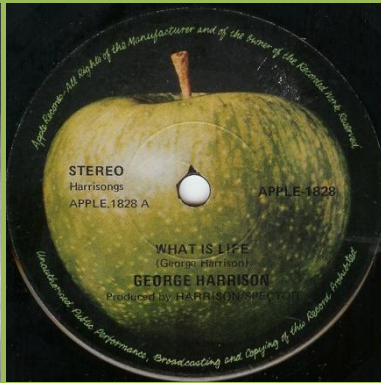

**APPLE-2995 - MY SWEET LORD / ISN'T IT A PITY**

*Ridge around center*

*No ridge around center*

*Light Apple print*

*Apple rotated towards right*

**APPLE-1828 - WHAT IS LIFE / APPLE SCRUFFS**

*No ridge around center*

*Small lettering*

*Ridge around center*

*Large lettering*

**APPLE R-5912 - BANGLA-DESH / DEEP BLUE**

Ridge around center

No ridge around center

APPLE R-5988 - GIVE ME LOVE (GIVE ME PEACE ON EARTH) / MISS O'DELL