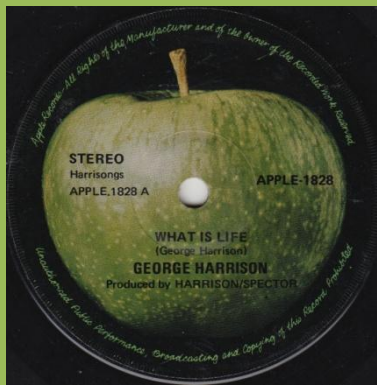

**APPLE-2995 - MY SWEET LORD / ISN'T IT A PITY**

*Ridge around center*

*No ridge around center*

*Light Apple print*

*Apple rotated towards right*

*Small font, STEREO on right*

**APPLE-1828 - WHAT IS LIFE / APPLE SCRUFFS**

*No ridge around center*

*Small lettering*

Ridge around center

Large lettering

**APPLE R-5912 - BANGLA-DESH / DEEP BLUE**

Ridge around center

No ridge around center

**APPLE R-5988 - GIVE ME LOVE (GIVE ME PEACE ON EARTH) / MISS O'DELL**