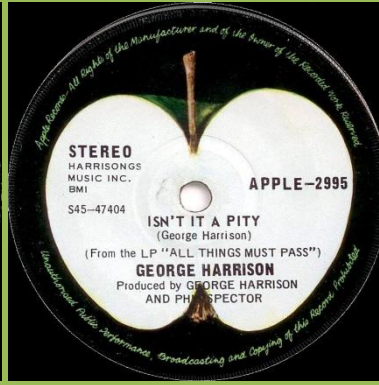

**APPLE-2995 - MY SWEET LORD / ISN'T IT A PITY**

*Ridge around center*

*No ridge around center*

*Light Apple print*

*Apple rotated towards right*

*Small font, STEREO on right*

**APPLE-1828 - WHAT IS LIFE / APPLE SCRUFFS**

*No ridge around center*

*Small lettering*

Ridge around center

Large lettering

**APPLE R-5912 - BANGLA-DESH / DEEP BLUE**

Ridge around center

No ridge around center

**APPLE R-5988 - GIVE ME LOVE (GIVE ME PEACE ON EARTH) / MISS O'DELL**