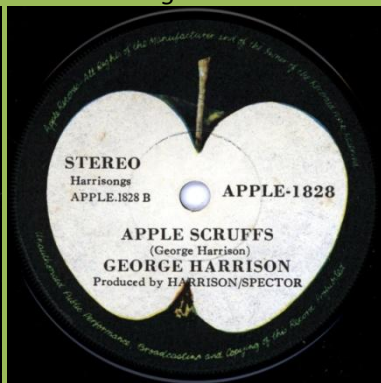

**APPLE-2995 - MY SWEET LORD / ISN'T IT A PITY**

*Ridge around center*

*No ridge around center*

*Light Apple print*

*Apple rotated towards right*

**APPLE-1828 - WHAT IS LIFE / APPLE SCRUFFS**

*No ridge around center*

*Small lettering*

*Ridge around center*

*Large lettering*

**APPLE R-5912 - BANGLA-DESH / DEEP BLUE**

Ridge around center

No ridge around center

APPLE R-5988 - GIVE ME LOVE (GIVE ME PEACE ON EARTH) / MISS O'DELL