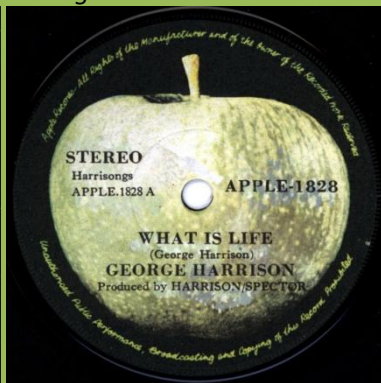

**APPLE-2995 - MY SWEET LORD / ISN'T IT A PITY**

*Ridge around center*

*No ridge around center*

*Light Apple print*

*Apple rotated towards right*

**APPLE-1828 - WHAT IS LIFE / APPLE SCRUFFS**

*No ridge around center*

*Small lettering*

*Ridge around center*

*Large lettering*

**APPLE R-5912 - BANGLA-DESH / DEEP BLUE**

Ridge around center

No ridge around center

APPLE R-5988 - GIVE ME LOVE (GIVE ME PEACE ON EARTH) / MISS O'DELL