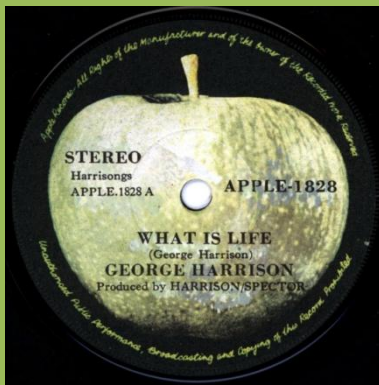

**APPLE-2995 - MY SWEET LORD / ISN'T IT A PITY**

*Ridge around center*

*No ridge around center*

*Light Apple print*

*Apple rotated towards right*

*Small font, STEREO on right*

**APPLE-1828 - WHAT IS LIFE / APPLE SCRUFFS**

*No ridge around center*

*Small lettering*

Ridge around center

Large lettering

**APPLE R-5912 - BANGLA-DESH / DEEP BLUE**

Ridge around center

No ridge around center

**APPLE R-5988 - GIVE ME LOVE (GIVE ME PEACE ON EARTH) / MISS O'DELL**