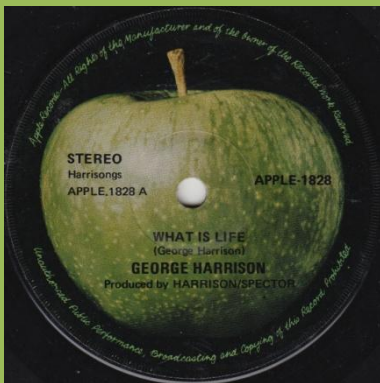

**APPLE-2995 - MY SWEET LORD / ISN'T IT A PITY**

*Ridge around center*

*No ridge around center*

*Light Apple print*

*Apple rotated towards right*

**APPLE-1828 - WHAT IS LIFE / APPLE SCRUFFS**

*No ridge around center*

*Small lettering*

*Ridge around center*

*Large lettering*

**APPLE R-5912 - BANGLA-DESH / DEEP BLUE**

Ridge around center

No ridge around center

APPLE R-5988 - GIVE ME LOVE (GIVE ME PEACE ON EARTH) / MISS O'DELL