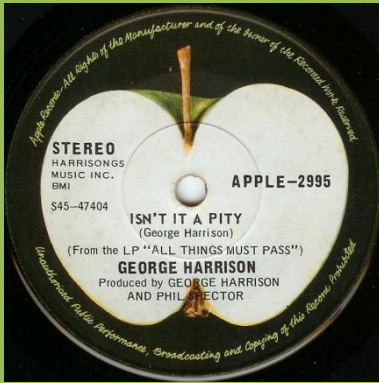

**APPLE-2995 - MY SWEET LORD / ISN'T IT A PITY**

*Ridge around center*

*No ridge around center*

*Light Apple print*

*Apple rotated towards right*

*Small font, STEREO on right*

**APPLE-1828 - WHAT IS LIFE / APPLE SCRUFFS**

*No ridge around center*

*Small lettering*

Ridge around center

Large lettering

**APPLE R-5912 - BANGLA-DESH / DEEP BLUE**

Ridge around center

No ridge around center

**APPLE R-5988 - GIVE ME LOVE (GIVE ME PEACE ON EARTH) / MISS O'DELL**