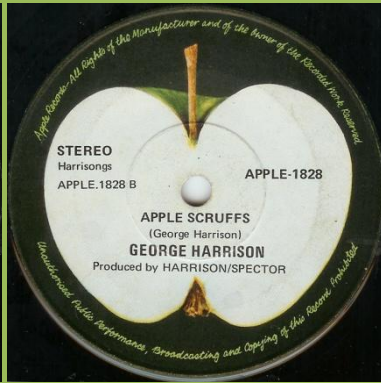

**APPLE-2995 - MY SWEET LORD / ISN'T IT A PITY**

*Ridge around center*

*No ridge around center*

*Light Apple print*

*Apple rotated towards right*

**APPLE-1828 - WHAT IS LIFE / APPLE SCRUFFS**

*No ridge around center*

*Small lettering*

*Ridge around center*

*Large lettering*

**APPLE R-5912 - BANGLA-DESH / DEEP BLUE**

Ridge around center

No ridge around center

APPLE R-5988 - GIVE ME LOVE (GIVE ME PEACE ON EARTH) / MISS O'DELL