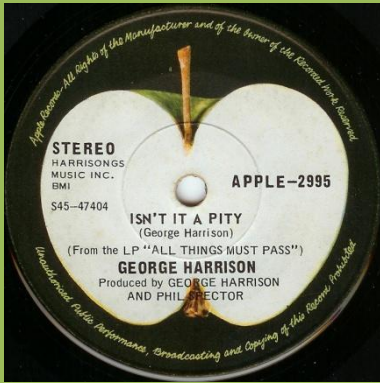

**APPLE-2995 - MY SWEET LORD / ISN'T IT A PITY**

*Ridge around center*

*No ridge around center*

*Light Apple print*

*Apple rotated towards right*

**APPLE-1828 - WHAT IS LIFE / APPLE SCRUFFS**

*No ridge around center*

*Small lettering*

*Ridge around center*

*Large lettering*

**APPLE R-5912 - BANGLA-DESH / DEEP BLUE**

Ridge around center

No ridge around center

APPLE R-5988 - GIVE ME LOVE (GIVE ME PEACE ON EARTH) / MISS O'DELL