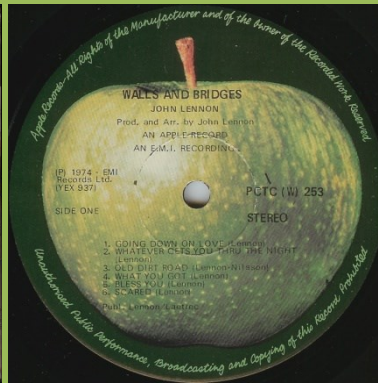

APPLE PCSJ 7165 – MIND GAMES

Inner sleeve

APPLE PCTC (W) 253 – WALLS AND BRIDGES

Gimmick cover

APPLE PCSJ(L) 7169 – ROCK 'N' ROLL

Some copies with sticker on front cover

APPLE PCSJ(D) 7173 – SHAVED FISH

Cover type 1: front only laminated, Cover type 2: matte

Glossy thin cardboard inner sleeve

Cover type 1: front only laminated, Cover type 2: matte

Glossy thin cardboard inner sleeve