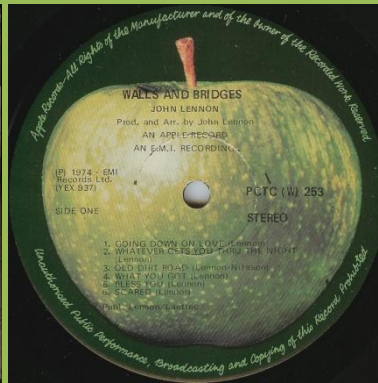

**APPLE PCSJ 7165 – MIND GAMES**

Inner sleeve

**APPLE PCTC (W) 253 – WALLS AND BRIDGES**

Gimmick cover

**APPLE PCSJ(L) 7169 – ROCK 'N' ROLL**

**APPLE PCSJ(D) 7173 – SHAVED FISH**

Cover type 1: front only laminated, Cover type 2: matte

Glossy thin cardboard inner sleeve