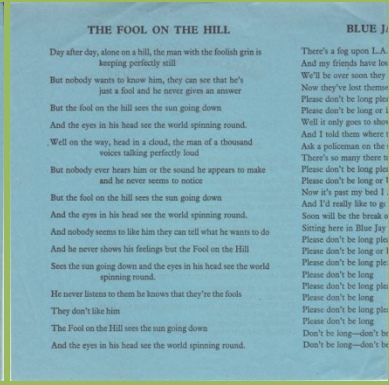

PARLOPHONE SPD-MMT 443A/B – MAGICAL MYSTERY TOUR [Double EP] [Mono]

No booklet, 4-page lyric insert

Apple logo on inside cover