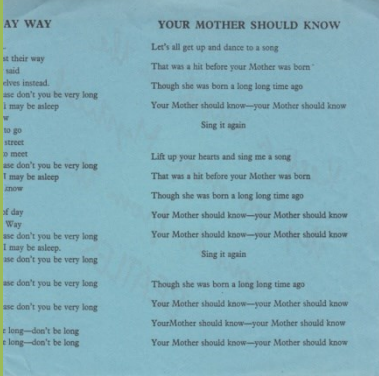

PARLOPHONE SPD-MMT 443A/B – MAGICAL MYSTERY TOUR [Double EP] [Mono]

No booklet, 4-page lyric insert

Apple logo on inside cover