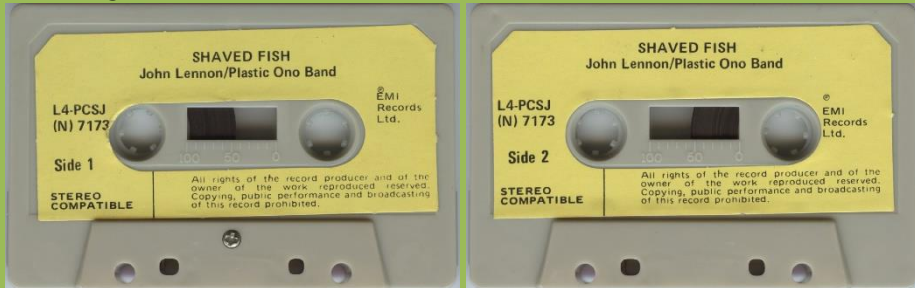

APPLE logo on J-card

This Stereo "Musicassette" Also Gives Genuine Monaural Reproduction