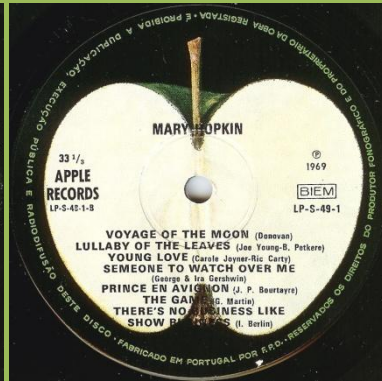

APPLE LP-S-49-1 – POSTAL (Mary Hopkin)

Dark Apple

Light Apple