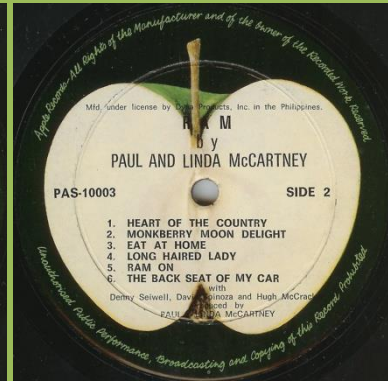

APPLE PCS 7102 - MCCARTNEY

APPLE PAS 1003 - RAM

Non-gatefold cover

APPLE PCS 7142 - WINGS WILD LIFE

APPLE PCTC 251 - RED ROSE SPEEDWAY

APPLE PAS 10007 – BAND ON THE RUN

Big pressing ring, no PARI logo

Small pressing ring, PARI logo