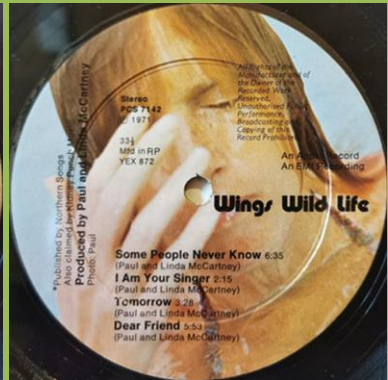

APPLE PCS 7102 - MCCARTNEY

APPLE PAS 1003 - RAM

Non-gatefold cover

APPLE PCS 7142 - WINGS WILD LIFE

APPLE PCTC 251 - RED ROSE SPEEDWAY

APPLE PAS 10007 – BAND ON THE RUN

Big pressing ring, no PARI logo

Small pressing ring, PARI logo