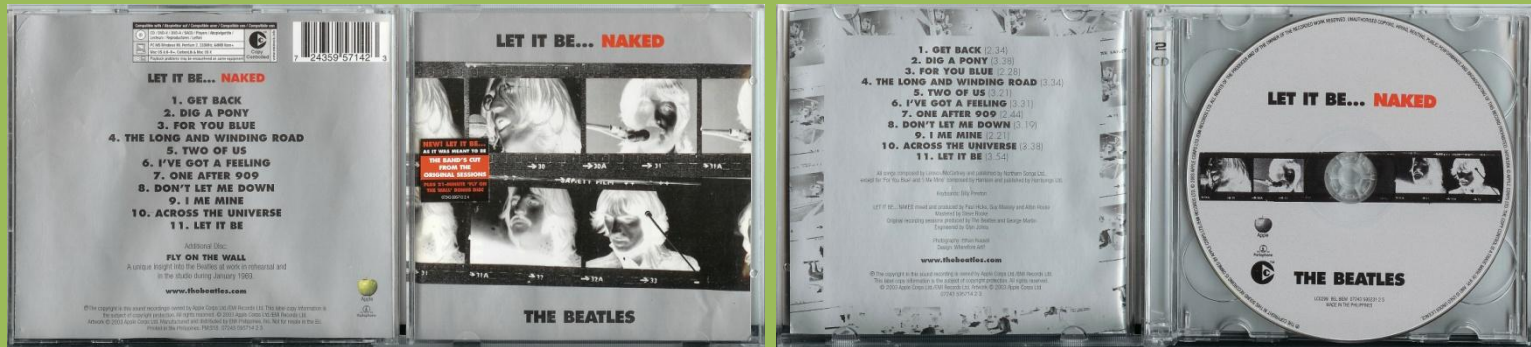

Inner tray rear insert

Double jewel box