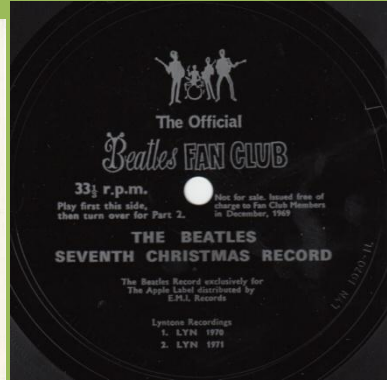

LYNTONE LYN 1340 - "CHRISTMAS TIME (IS HERE AGAIN)" THE BEATLES FIFTH CHRISTMAS RECORD

With print Another bite of the Apple

2-sided insert

LYNTONE LYN 1743/LYN 1744 - "CHRISTMAS 1968" THE BEATLES SIXTH CHRISTMAS RECORD

2-sided insert

With print The Beatles Record Exclusively For The Apple Label Distributed By E.M.I. Records

LYNTONE LYN 1970/LYN 1971 - "HAPPY CHRISTMAS 1969" THE BEATLES SEVENTH CHRISTMAS RECORD

2-sided insert