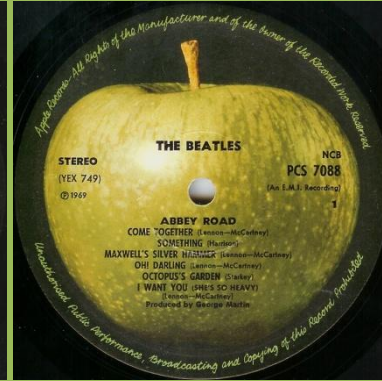

**APPLE PCS 7088 - ABBEY ROAD**

Swedish cover

Some copies in UK "Misaligned Apple" cover

A small number of copies have a faulty master, creating a large gap between Something and Maxwell's Silver Hammer

Flat label edge

Raised label edge

**APPLE PCS 7096 - LET IT BE**

UK cover

Red Apple on rear cover