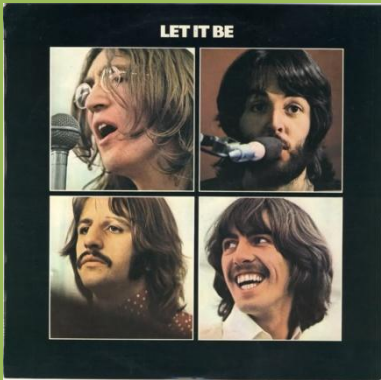

**APPLE PCS 7088 - ABBEY ROAD**

Swedish cover

Some copies in UK "Misaligned Apple" cover

A small number of copies have a faulty master, creating a large gap between Something and Maxwell's Silver Hammer

Flat label edge

Raised label edge

**APPLE PCS 7096 - LET IT BE**

UK cover

Red Apple on rear cover