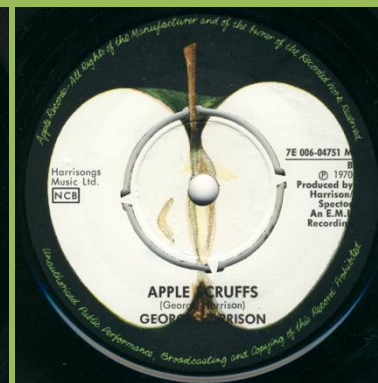

APPLE 7E 006-92053 M - MY SWEET LORD / ISN'T IT A PITY

Light orange cover

Dark orange cover

Narrow title font, unboxed NCB Sparp core print

Narrow title font, unboxed NCB Blurry core print

Wide title font, boxed NCB

APPLE 7E 006-04751 M - WHAT IS LIFE / APPLE SCRUFFS

APPLE 7E 006-04888 M - BANGLA-DESH / DEEP BLUE

Narrow title font, unboxed NCB

Wide title font, boxed NCB

APPLE R 5988 - GIVE ME LOVE (GIVE ME PEACE ON EARTH) / MISS O'DELL