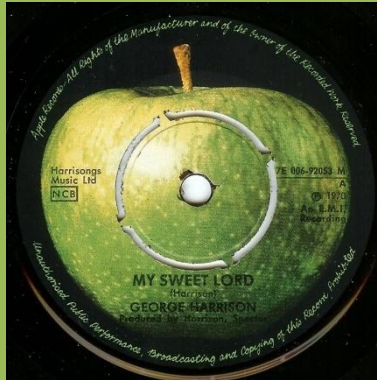

APPLE 7E 006-92053 M - MY SWEET LORD / ISN'T IT A PITY

Light orange cover

Dark orange cover

Narrow title font, unboxed NCB Sparp core print

Narrow title font, unboxed NCB Blurry core print

Wide title font, boxed NCB

APPLE 7E 006-04751 M - WHAT IS LIFE / APPLE SCRUFFS

APPLE 7E 006-04888 M - BANGLA-DESH / DEEP BLUE

Narrow title font, unboxed NCB

Wide title font, boxed NCB

APPLE R 5988 - GIVE ME LOVE (GIVE ME PEACE ON EARTH) / MISS O'DELL