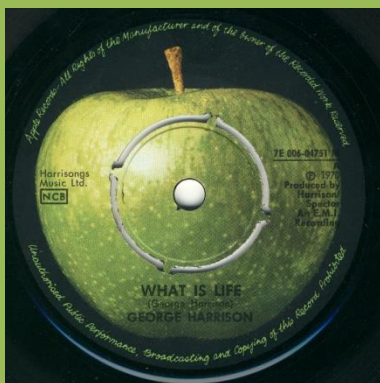

APPLE 7E 006-92053 M - MY SWEET LORD / ISN'T IT A PITY

Light orange cover

Dark orange cover

Narrow title font, unboxed NCB Sharp core print, green Apple

Narrow title font, unboxed NCB Sharp core print, green/brown Apple

Narrow title font, unboxed NCB Blurry core print

Narrow title font, unboxed NCB Release number in 2 lines

Wide title font, boxed NCB

Swedish printed labels

Wide title font, boxed NCB

ISN'T IT PITY misprint, Swedish printed labels

APPLE 7E 006-04751 M - WHAT IS LIFE / APPLE SCRUFFS

Narrow title font, unboxed NCB

Wide title font, boxed NCB

Swedish printed labels

APPLE 7E 006-04888 M - BANGLA-DESH / DEEP BLUE

Cover comes in different shades of green

Narrow title font, unboxed NCB

Wide title font, boxed NCB

Swedish printed labels

APPLE R 5988 - GIVE ME LOVE (GIVE ME PEACE ON EARTH) / MISS O'DELL