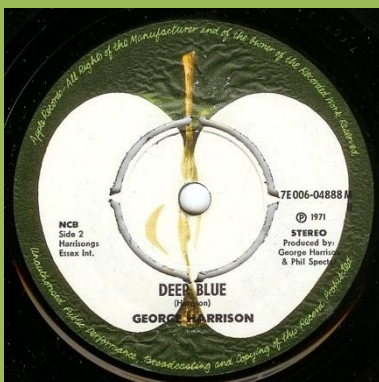

APPLE 7E 006-92053 M - MY SWEET LORD / ISN'T IT A PITY

Light orange cover

Dark orange cover

Narrow title font, unboxed NCB Sharp core print, green Apple

Narrow title font, unboxed NCB Sharp core print, green/brown Apple

Narrow title font, unboxed NCB Blurry core print

Narrow title font, unboxed NCB Release number in 2 lines

Wide title font, boxed NCB

Swedish printed labels

Wide title font, boxed NCB

ISN'T IT PITY misprint, Swedish printed labels

APPLE 7E 006-04751 M - WHAT IS LIFE / APPLE SCRUFFS

Narrow title font, unboxed NCB

Wide title font, boxed NCB

Swedish printed labels

APPLE 7E 006-04888 M - BANGLA-DESH / DEEP BLUE

Cover comes in different shades of green

Narrow title font, unboxed NCB

Wide title font, boxed NCB

Swedish printed labels

APPLE R 5988 - GIVE ME LOVE (GIVE ME PEACE ON EARTH) / MISS O'DELL