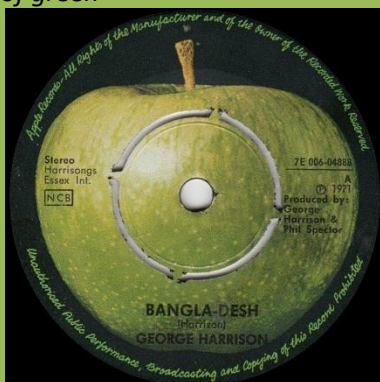

APPLE 7E 006-92053 M - MY SWEET LORD / ISN'T IT A PITY

Light orange cover

Dark orange cover

Narrow title font, unboxed NCB Sharp core print, green Apple

Narrow title font, unboxed NCB Sharp core print, green/brown Apple

Narrow title font, unboxed NCB Blurry core print

Narrow title font, unboxed NCB Release number in 2 lines

Wide title font, boxed NCB

Swedish printed labels

Wide title font, boxed NCB

ISN'T IT PITY misprint, Swedish printed labels

APPLE 7E 006-04751 M - WHAT IS LIFE / APPLE SCRUFFS

Narrow title font, unboxed NCB

Wide title font, boxed NCB

Swedish printed labels

APPLE 7E 006-04888 M - BANGLA-DESH / DEEP BLUE

Cover comes in different shades of green

Narrow title font, unboxed NCB

Wide title font, boxed NCB

Swedish printed labels

APPLE R 5988 - GIVE ME LOVE (GIVE ME PEACE ON EARTH) / MISS O'DELL