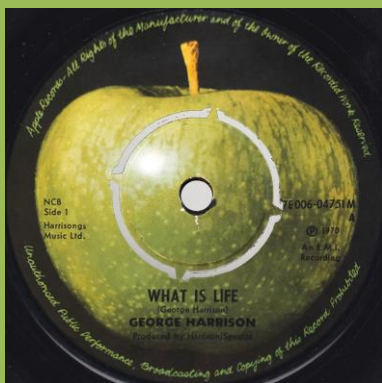

APPLE 7E 006-92053 M - MY SWEET LORD / ISN'T IT A PITY

Light orange cover

Dark orange cover

Narrow title font, unboxed NCB Sharp core print, green Apple

Narrow title font, unboxed NCB Sharp core print, green/brown Apple

Narrow title font, unboxed NCB Blurry core print

Narrow title font, unboxed NCB Release number in 2 lines

Wide title font, boxed NCB

Swedish printed labels

Wide title font, boxed NCB

ISN'T IT PITY misprint, Swedish printed labels

APPLE 7E 006-04751 M - WHAT IS LIFE / APPLE SCRUFFS

Narrow title font, unboxed NCB

Wide title font, boxed NCB

Swedish printed labels

APPLE 7E 006-04888 M - BANGLA-DESH / DEEP BLUE

Cover comes in different shades of green

Narrow title font, unboxed NCB

Wide title font, boxed NCB

Swedish printed labels

APPLE R 5988 - GIVE ME LOVE (GIVE ME PEACE ON EARTH) / MISS O'DELL