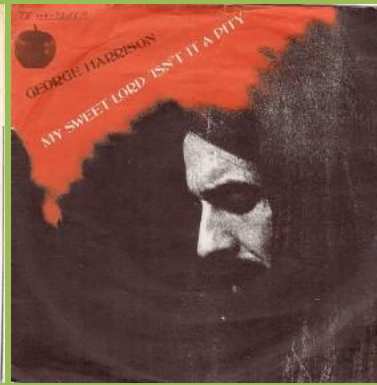

APPLE 7E 006-92053 M - MY SWEET LORD / ISN'T IT A PITY

Light orange cover

Dark orange cover

Narrow title font, unboxed NCB Sharp core print, green Apple

Narrow title font, unboxed NCB Sharp core print, green/brown Apple

Narrow title font, unboxed NCB Blurry core print

Narrow title font, unboxed NCB Release number in 2 lines

Wide title font, boxed NCB

Swedish printed labels

Wide title font, boxed NCB

ISN'T IT PITY misprint, Swedish printed labels

APPLE 7E 006-04751 M - WHAT IS LIFE / APPLE SCRUFFS

Narrow title font, unboxed NCB

Wide title font, boxed NCB

Swedish printed labels

APPLE 7E 006-04888 M - BANGLA-DESH / DEEP BLUE

Cover comes in different shades of green

Narrow title font, unboxed NCB

Wide title font, boxed NCB

Swedish printed labels

APPLE R 5988 - GIVE ME LOVE (GIVE ME PEACE ON EARTH) / MISS O'DELL