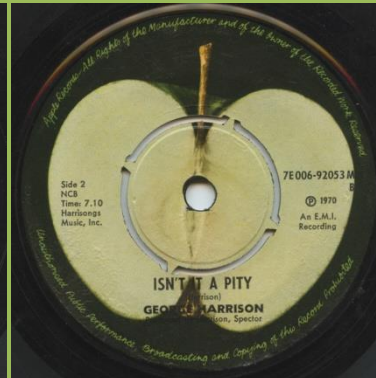

APPLE 7E 006-92053 M - MY SWEET LORD / ISN'T IT A PITY

Light orange cover

Dark orange cover

Narrow title font, unboxed NCB Sharp core print, green Apple

Narrow title font, unboxed NCB Sharp core print, green/brown Apple

Narrow title font, unboxed NCB Blurry core print

Narrow title font, unboxed NCB Release number in 2 lines

Wide title font, boxed NCB

Swedish printed labels

Wide title font, boxed NCB

ISN'T IT PITY misprint, Swedish printed labels

APPLE 7E 006-04751 M - WHAT IS LIFE / APPLE SCRUFFS

Narrow title font, unboxed NCB

Wide title font, boxed NCB

Swedish printed labels

APPLE 7E 006-04888 M - BANGLA-DESH / DEEP BLUE

Cover comes in different shades of green

Narrow title font, unboxed NCB

Wide title font, boxed NCB

Swedish printed labels

APPLE R 5988 - GIVE ME LOVE (GIVE ME PEACE ON EARTH) / MISS O'DELL