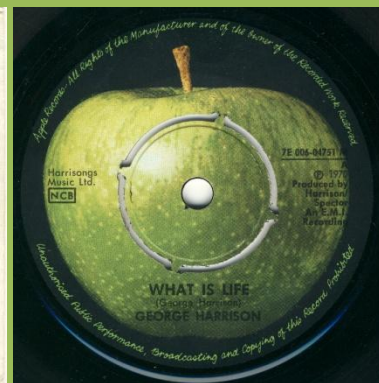

APPLE 7E 006-92053 M - MY SWEET LORD / ISN'T IT A PITY

Light orange cover

Dark orange cover

Narrow title font, unboxed NCB Sparp core print

Narrow title font, unboxed NCB Blurry core print

Wide title font, boxed NCB

APPLE 7E 006-04751 M - WHAT IS LIFE / APPLE SCRUFFS

APPLE 7E 006-04888 M - BANGLA-DESH / DEEP BLUE

Narrow title font, unboxed NCB

Wide title font, boxed NCB

APPLE R 5988 - GIVE ME LOVE (GIVE ME PEACE ON EARTH) / MISS O'DELL