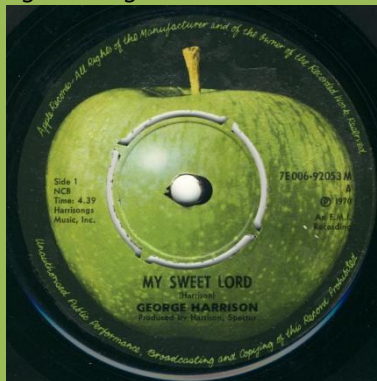

APPLE 7E 006-92053 M - MY SWEET LORD / ISN'T IT A PITY

Light orange cover

Dark orange cover

Narrow title font, unboxed NCB Sparp core print

Narrow title font, unboxed NCB Blurry core print

Wide title font, boxed NCB

APPLE 7E 006-04751 M - WHAT IS LIFE / APPLE SCRUFFS

APPLE 7E 006-04888 M - BANGLA-DESH / DEEP BLUE

Narrow title font, unboxed NCB

Wide title font, boxed NCB

APPLE R 5988 - GIVE ME LOVE (GIVE ME PEACE ON EARTH) / MISS O'DELL