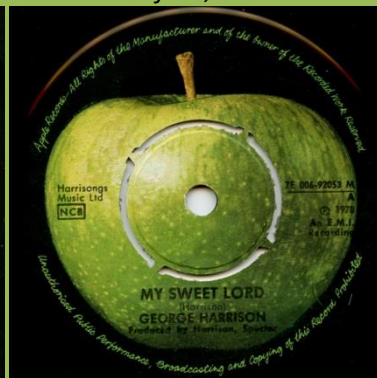

APPLE 7E 006-92053 M - MY SWEET LORD / ISN'T IT A PITY

Light orange cover

Dark orange cover

Narrow title font, unboxed NCB Sharp core print, green Apple

Narrow title font, unboxed NCB Sharp core print, green/brown Apple

Narrow title font, unboxed NCB Blurry core print

Narrow title font, unboxed NCB Release number in 2 lines

Wide title font, boxed NCB

Swedish printed labels

Wide title font, boxed NCB

ISN'T IT PITY misprint, Swedish printed labels

APPLE 7E 006-04751 M - WHAT IS LIFE / APPLE SCRUFFS

Narrow title font, unboxed NCB

Wide title font, boxed NCB

Swedish printed labels

APPLE 7E 006-04888 M - BANGLA-DESH / DEEP BLUE

Cover comes in different shades of green

Narrow title font, unboxed NCB

Wide title font, boxed NCB

Swedish printed labels

APPLE R 5988 - GIVE ME LOVE (GIVE ME PEACE ON EARTH) / MISS O'DELL