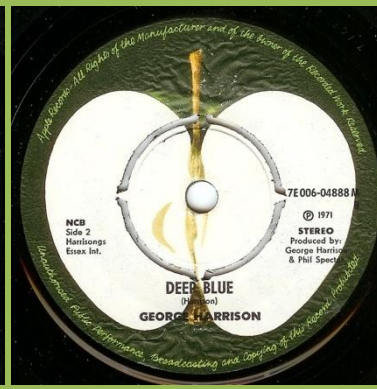

APPLE 7E 006-92053 M - MY SWEET LORD / ISN'T IT A PITY

Light orange cover

Dark orange cover

Narrow title font, unboxed NCB Sparp core print

Narrow title font, unboxed NCB Blurry core print

Wide title font, boxed NCB

APPLE 7E 006-04751 M - WHAT IS LIFE / APPLE SCRUFFS

APPLE 7E 006-04888 M - BANGLA-DESH / DEEP BLUE

Narrow title font, unboxed NCB

Wide title font, boxed NCB

APPLE R 5988 - GIVE ME LOVE (GIVE ME PEACE ON EARTH) / MISS O'DELL