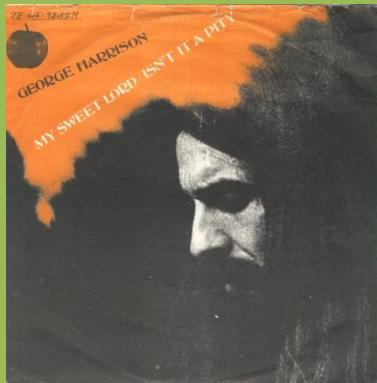

APPLE 7E 006-92053 M - MY SWEET LORD / ISN'T IT A PITY

Light orange cover

Dark orange cover

Narrow title font, unboxed NCB Sparp core print

Narrow title font, unboxed NCB Blurry core print

Wide title font, boxed NCB

APPLE 7E 006-04751 M - WHAT IS LIFE / APPLE SCRUFFS

APPLE 7E 006-04888 M - BANGLA-DESH / DEEP BLUE

Narrow title font, unboxed NCB

Wide title font, boxed NCB

APPLE R 5988 - GIVE ME LOVE (GIVE ME PEACE ON EARTH) / MISS O'DELL