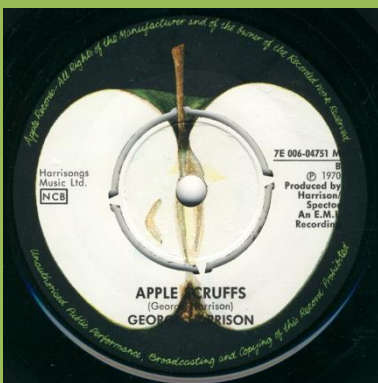

APPLE 7E 006-92053 M - MY SWEET LORD / ISN'T IT A PITY

Light orange cover

Dark orange cover

Narrow title font, unboxed NCB Sharp core print, green Apple

Narrow title font, unboxed NCB Sharp core print, green/brown Apple

Narrow title font, unboxed NCB Blurry core print

Narrow title font, unboxed NCB Release number in 2 lines

Wide title font, boxed NCB

Swedish printed labels

Wide title font, boxed NCB

ISN'T IT PITY misprint, Swedish printed labels

APPLE 7E 006-04751 M - WHAT IS LIFE / APPLE SCRUFFS

Narrow title font, unboxed NCB

Wide title font, boxed NCB

Swedish printed labels

APPLE 7E 006-04888 M - BANGLA-DESH / DEEP BLUE

Cover comes in different shades of green

Narrow title font, unboxed NCB

Wide title font, boxed NCB

Swedish printed labels

APPLE R 5988 - GIVE ME LOVE (GIVE ME PEACE ON EARTH) / MISS O'DELL