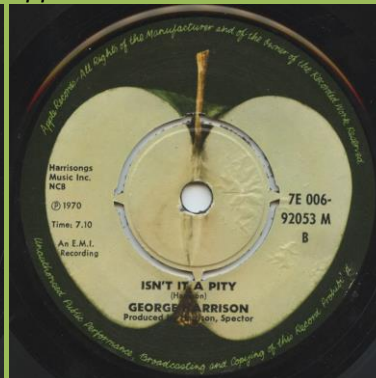

APPLE 7E 006-92053 M - MY SWEET LORD / ISN'T IT A PITY

Light orange cover

Dark orange cover

Narrow title font, unboxed NCB Sharp core print, green Apple

Narrow title font, unboxed NCB Sharp core print, green/brown Apple

Narrow title font, unboxed NCB Blurry core print

Narrow title font, unboxed NCB Release number in 2 lines

Wide title font, boxed NCB

Swedish printed labels

Wide title font, boxed NCB

ISN'T IT PITY misprint, Swedish printed labels

APPLE 7E 006-04751 M - WHAT IS LIFE / APPLE SCRUFFS

Narrow title font, unboxed NCB

Wide title font, boxed NCB

Swedish printed labels

APPLE 7E 006-04888 M - BANGLA-DESH / DEEP BLUE

Cover comes in different shades of green

Narrow title font, unboxed NCB

Wide title font, boxed NCB

Swedish printed labels

APPLE R 5988 - GIVE ME LOVE (GIVE ME PEACE ON EARTH) / MISS O'DELL