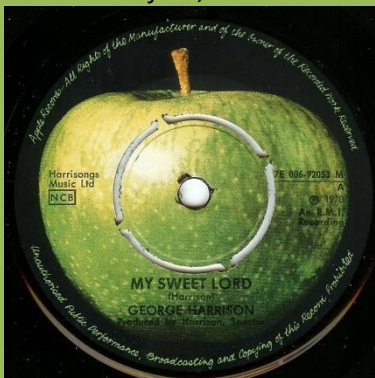

APPLE 7E 006-92053 M - MY SWEET LORD / ISN'T IT A PITY

Light orange cover

Dark orange cover

Narrow title font, unboxed NCB Sharp core print, green Apple

Narrow title font, unboxed NCB Sharp core print, green/brown Apple

Narrow title font, unboxed NCB Blurry core print

Narrow title font, unboxed NCB Release number in 2 lines

Wide title font, boxed NCB

Swedish printed labels

Wide title font, boxed NCB

ISN'T IT PITY misprint, Swedish printed labels

APPLE 7E 006-04751 M - WHAT IS LIFE / APPLE SCRUFFS

Narrow title font, unboxed NCB

Wide title font, boxed NCB

Swedish printed labels

APPLE 7E 006-04888 M - BANGLA-DESH / DEEP BLUE

Cover comes in different shades of green