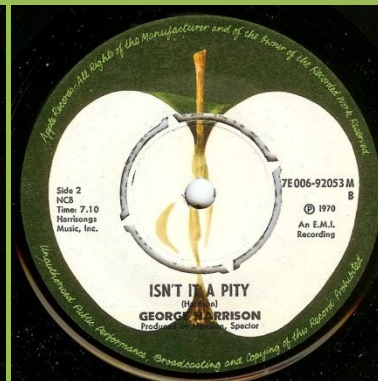

APPLE 7E 006-92053 M - MY SWEET LORD / ISN'T IT A PITY

Light orange cover

Dark orange cover

Narrow title font, unboxed NCB Sparp core print

Narrow title font, unboxed NCB Blurry core print

Wide title font, boxed NCB

APPLE 7E 006-04751 M - WHAT IS LIFE / APPLE SCRUFFS

APPLE 7E 006-04888 M - BANGLA-DESH / DEEP BLUE

Narrow title font, unboxed NCB

Wide title font, boxed NCB

APPLE R 5988 - GIVE ME LOVE (GIVE ME PEACE ON EARTH) / MISS O'DELL