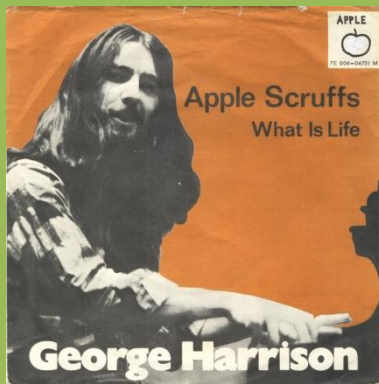

APPLE 7E 006-92053 M - MY SWEET LORD / ISN'T IT A PITY

Light orange cover

Dark orange cover

Narrow title font, unboxed NCB Sharp core print, green Apple

Narrow title font, unboxed NCB Sharp core print, green/brown Apple

Narrow title font, unboxed NCB Blurry core print

Narrow title font, unboxed NCB Release number in 2 lines

Wide title font, boxed NCB

Swedish printed labels

Wide title font, boxed NCB

ISN'T IT PITY misprint, Swedish printed labels

APPLE 7E 006-04751 M - WHAT IS LIFE / APPLE SCRUFFS

Narrow title font, unboxed NCB

Wide title font, boxed NCB

Swedish printed labels

APPLE 7E 006-04888 M - BANGLA-DESH / DEEP BLUE

Cover comes in different shades of green

Narrow title font, unboxed NCB

Wide title font, boxed NCB

Swedish printed labels

APPLE R 5988 - GIVE ME LOVE (GIVE ME PEACE ON EARTH) / MISS O'DELL