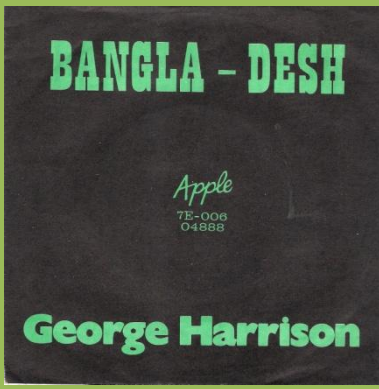

APPLE 7E 006-92053 M - MY SWEET LORD / ISN'T IT A PITY

Light orange cover

Dark orange cover

Narrow title font, unboxed NCB Sparp core print

Narrow title font, unboxed NCB Blurry core print

Wide title font, boxed NCB

APPLE 7E 006-04751 M - WHAT IS LIFE / APPLE SCRUFFS

APPLE 7E 006-04888 M - BANGLA-DESH / DEEP BLUE

Narrow title font, unboxed NCB

Wide title font, boxed NCB

APPLE R 5988 - GIVE ME LOVE (GIVE ME PEACE ON EARTH) / MISS O'DELL