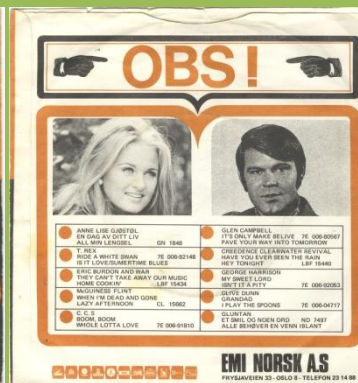

APPLE 7E 006-92053 M - MY SWEET LORD / ISN'T IT A PITY

Light orange cover

Dark orange cover

Narrow title font, unboxed NCB Sparp core print

Narrow title font, unboxed NCB Blurry core print

Wide title font, boxed NCB

APPLE 7E 006-04751 M - WHAT IS LIFE / APPLE SCRUFFS

APPLE 7E 006-04888 M - BANGLA-DESH / DEEP BLUE

Narrow title font, unboxed NCB

Wide title font, boxed NCB

APPLE R 5988 - GIVE ME LOVE (GIVE ME PEACE ON EARTH) / MISS O'DELL