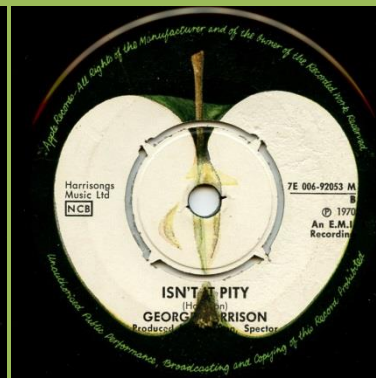

APPLE 7E 006-92053 M - MY SWEET LORD / ISN'T IT A PITY

Light orange cover

Dark orange cover

Narrow title font, unboxed NCB Sharp core print, green Apple

Narrow title font, unboxed NCB Sharp core print, green/brown Apple

Narrow title font, unboxed NCB Blurry core print

Narrow title font, unboxed NCB Release number in 2 lines

Wide title font, boxed NCB

Swedish printed labels

Wide title font, boxed NCB

ISN'T IT PITY misprint, Swedish printed labels

APPLE 7E 006-04751 M - WHAT IS LIFE / APPLE SCRUFFS

Narrow title font, unboxed NCB

Wide title font, boxed NCB

Swedish printed labels

APPLE 7E 006-04888 M - BANGLA-DESH / DEEP BLUE

Cover comes in different shades of green

Narrow title font, unboxed NCB

Wide title font, boxed NCB

Swedish printed labels

APPLE R 5988 - GIVE ME LOVE (GIVE ME PEACE ON EARTH) / MISS O'DELL