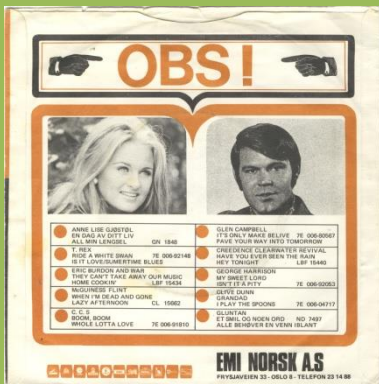

APPLE 7E 006-92053 M - MY SWEET LORD / ISN'T IT A PITY

Light orange cover

Dark orange cover

Narrow title font, unboxed NCB Sharp core print, green Apple

Narrow title font, unboxed NCB Sharp core print, green/brown Apple

Narrow title font, unboxed NCB Blurry core print

Narrow title font, unboxed NCB Release number in 2 lines

Wide title font, boxed NCB

Swedish printed labels

Wide title font, boxed NCB

ISN'T IT PITY misprint, Swedish printed labels

APPLE 7E 006-04751 M - WHAT IS LIFE / APPLE SCRUFFS

Narrow title font, unboxed NCB

Wide title font, boxed NCB

Swedish printed labels

APPLE 7E 006-04888 M - BANGLA-DESH / DEEP BLUE

Cover comes in different shades of green