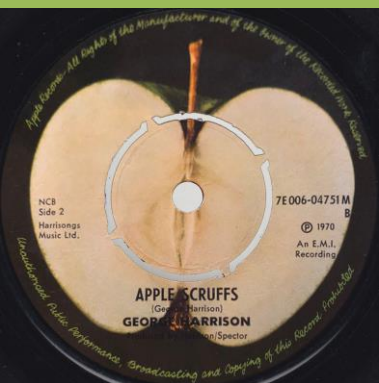

APPLE 7E 006-92053 M - MY SWEET LORD / ISN'T IT A PITY

Light orange cover

Dark orange cover

Narrow title font, unboxed NCB Sharp core print, green Apple

Narrow title font, unboxed NCB Sharp core print, green/brown Apple

Narrow title font, unboxed NCB Blurry core print

Narrow title font, unboxed NCB Release number in 2 lines

Wide title font, boxed NCB

Swedish printed labels

Wide title font, boxed NCB

ISN'T IT PITY misprint, Swedish printed labels

APPLE 7E 006-04751 M - WHAT IS LIFE / APPLE SCRUFFS

Narrow title font, unboxed NCB

Wide title font, boxed NCB

Swedish printed labels

APPLE 7E 006-04888 M - BANGLA-DESH / DEEP BLUE

Cover comes in different shades of green

Narrow title font, unboxed NCB

Wide title font, boxed NCB

Swedish printed labels

APPLE R 5988 - GIVE ME LOVE (GIVE ME PEACE ON EARTH) / MISS O'DELL