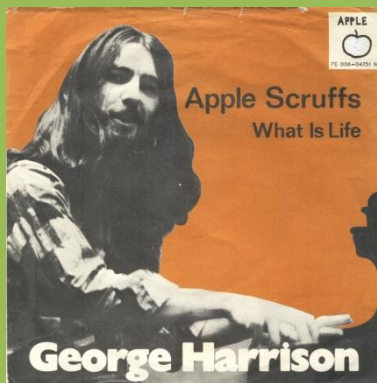

APPLE 7E 006-92053 M - MY SWEET LORD / ISN'T IT A PITY

Light orange cover

Dark orange cover

Narrow title font, unboxed NCB Sparp core print

Narrow title font, unboxed NCB Blurry core print

Wide title font, boxed NCB

APPLE 7E 006-04751 M - WHAT IS LIFE / APPLE SCRUFFS

APPLE 7E 006-04888 M - BANGLA-DESH / DEEP BLUE

Narrow title font, unboxed NCB

Wide title font, boxed NCB

APPLE R 5988 - GIVE ME LOVE (GIVE ME PEACE ON EARTH) / MISS O'DELL