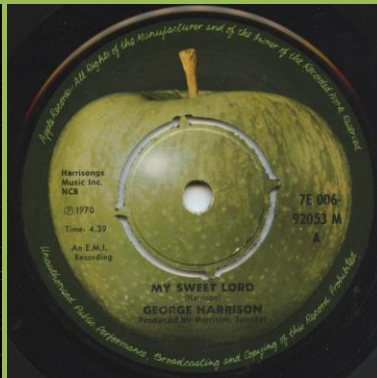

APPLE 7E 006-92053 M - MY SWEET LORD / ISN'T IT A PITY

Light orange cover

Dark orange cover

Narrow title font, unboxed NCB Sharp core print, green Apple

Narrow title font, unboxed NCB Sharp core print, green/brown Apple

Narrow title font, unboxed NCB Blurry core print

Narrow title font, unboxed NCB Release number in 2 lines

Wide title font, boxed NCB

Swedish printed labels

Wide title font, boxed NCB

ISN'T IT PITY misprint, Swedish printed labels

APPLE 7E 006-04751 M - WHAT IS LIFE / APPLE SCRUFFS

Narrow title font, unboxed NCB

Wide title font, boxed NCB

Swedish printed labels

APPLE 7E 006-04888 M - BANGLA-DESH / DEEP BLUE

Cover comes in different shades of green

Narrow title font, unboxed NCB

Wide title font, boxed NCB

Swedish printed labels

APPLE R 5988 - GIVE ME LOVE (GIVE ME PEACE ON EARTH) / MISS O'DELL