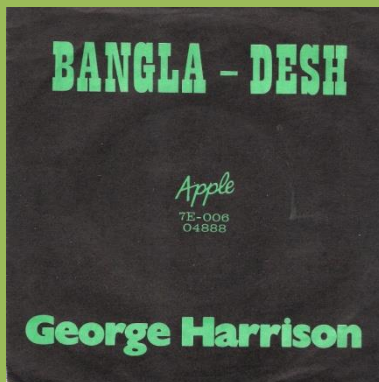

APPLE 7E 006-92053 M - MY SWEET LORD / ISN'T IT A PITY

Light orange cover

Dark orange cover

Narrow title font, unboxed NCB Sharp core print, green Apple

Narrow title font, unboxed NCB Sharp core print, green/brown Apple

APPLE 7E 006-04751 M - WHAT IS LIFE / APPLE SCRUFFS

Narrow title font, unboxed NCB

Wide title font, boxed NCB

Swedish printed labels

APPLE 7E 006-04888 M - BANGLA-DESH / DEEP BLUE

Cover comes in different shades of green

Narrow title font, unboxed NCB

Wide title font, boxed NCB

Swedish printed labels

APPLE R 5988 - GIVE ME LOVE (GIVE ME PEACE ON EARTH) / MISS O'DELL