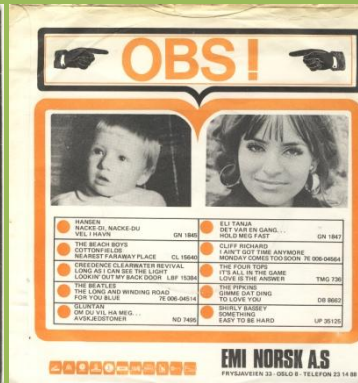

APPLE 7E 006-92053 M - MY SWEET LORD / ISN'T IT A PITY

Light orange cover

Dark orange cover

Narrow title font, unboxed NCB Sparp core print

Narrow title font, unboxed NCB Blurry core print

Wide title font, boxed NCB

APPLE 7E 006-04751 M - WHAT IS LIFE / APPLE SCRUFFS

APPLE 7E 006-04888 M - BANGLA-DESH / DEEP BLUE

Narrow title font, unboxed NCB

Wide title font, boxed NCB

APPLE R 5988 - GIVE ME LOVE (GIVE ME PEACE ON EARTH) / MISS O'DELL