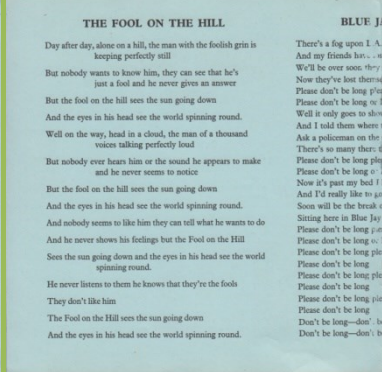

All of the following Magical Mystery Tour 2-EP sets have the Apple logo printed on the inside cover, and all have an 28-page photo book insert -including a blue page 4-page lyric insert- as shown.

page 14