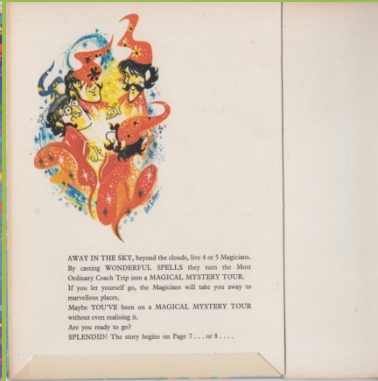

page 26

page 27

page 28

PARLOPHONE MMT A-1/B-1 – MAGICAL MYSTERY TOUR [Double EP] [Mono]

UK cover

Apple logo on inside cover