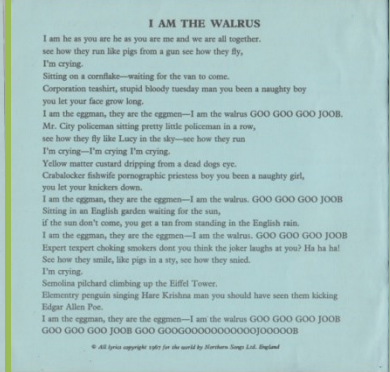

All of the following Magical Mystery Tour 2-EP sets have the Apple logo printed on the inside cover, and all have an 28-page photo book insert -including a blue page 4-page lyric insert- as shown.

page 16