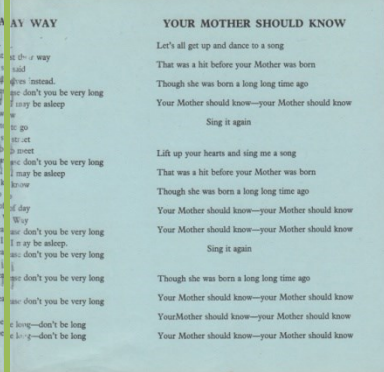

All of the following Magical Mystery Tour 2-EP sets have the Apple logo printed on the inside cover, and all have an 28-page photo book insert -including a blue page 4-page lyric insert- as shown.

page 15