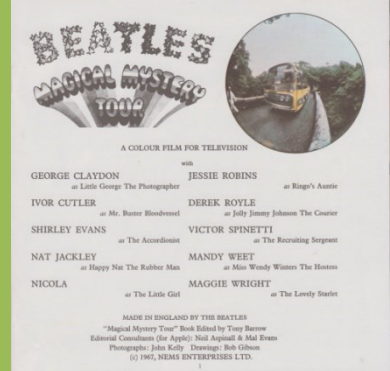

All of the following Magical Mystery Tour 2-EP sets have the Apple logo printed on the inside cover, and all have an 28-page photo book insert -including a blue page 4-page lyric insert- as shown.

page 1