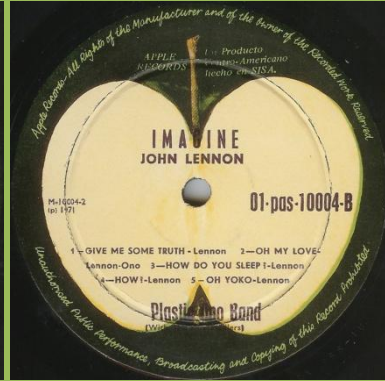

**ODEON 01-pcs-7124 – JOHN LENNON / PLASTIC ONO BAND**

Printed inner

With Apple print

**APPLE 01-pas-10004 – IMAGINE**

**APPLE 01-pctc-253 – WALLS AND BRIDGES**