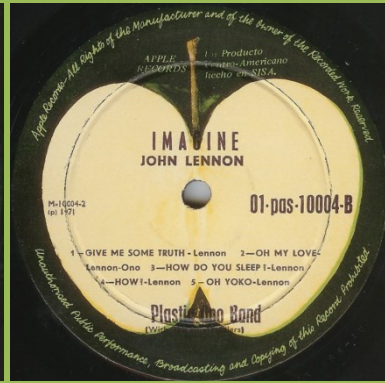

**ODEON 01-pcs-7124 – JOHN LENNON / PLASTIC ONO BAND**

Printed inner

With Apple print

**APPLE 01-pas-10004 – IMAGINE**

**APPLE 01-pctc-253 – WALLS AND BRIDGES**