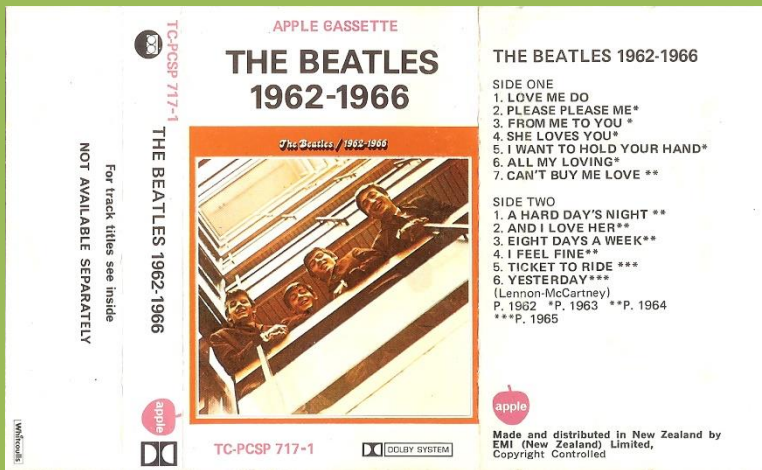

Black shell

Apple logo on J-card, with BOND PRINT

Tan shell, with Dolby logo

Apple logo on J-card, with BOND PRINT

White shell, without Dolby logo

Apple logo on J-card, without BOND PRINT

Tan shell, with Dolby logo

APPLE B-TC TVSS 8 – THE ESSENTIAL BEATLES

Scan
needed

Apple wording on label

Apple logo on label

APPLE TC-PCSP 717-1/2 – THE BEATLES 1962-1966 [2 Cassette Set]

EMI/PARLOPHONE TC-PCSP 717-1/2 – THE BEATLES 1962-1966 [2 Cassette Set]

Apple logo on J-card

Black shell

Tan shell

Scan needed

White shell

Apple logo on J-card

Black shell

APPLE TC-PCSP 718-1/2 – THE BEATLES 1967-1970 [2 Cassette Set]