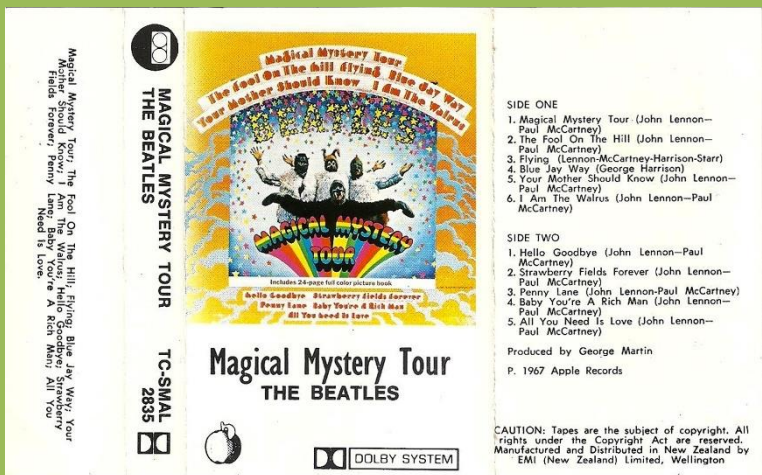

EMI/PARLOPHONE TC PCSM 3058 – A HARD DAY'S NIGHT

Apple logo on J-card

BOND PRINT on right

Apple logo on J-card

Without BOND PRINT

EMI/PARLOPHONE TC PCSM 3062 – BEATLES FOR SALE

Apple logo on J-card

APPLE TC-PCSM 3062 – BEATLES FOR SALE

EMI/PARLOPHONE TC-PCSM 3071 – HELP

Apple logo on J-card, blue front

Apple logo on J-card

Without BOND PRINT

Glossy paper label

Apple logo on J-card

BOND PRINT on right

Matte paper label

EMI/APPLE TC-PCSM 7027 – SGT. PEPPER’S LONELY HEARTS CLUB BAND

Parlophone logo on J-card

EMI/PARLOPHONE TC SMAL 2835 – MAGICAL MYSTERY TOUR

Apple logo on J-card

APPLE/PARLOPHONE TC-PCSP 7067/8 – THE BEATLES VOLUME 1/2 [2 Cassette Set]

Apple logo on label

Apple wording on label

EMI TC-PCSM 7070 – YELLOW SUBMARINE

Apple logo on J-card

Release number on label: TC PCS 7070

EMI/PARLOPHONE TC PCSM 7088 – ABBEY ROAD

Blue J-card, Apple logo on J-card