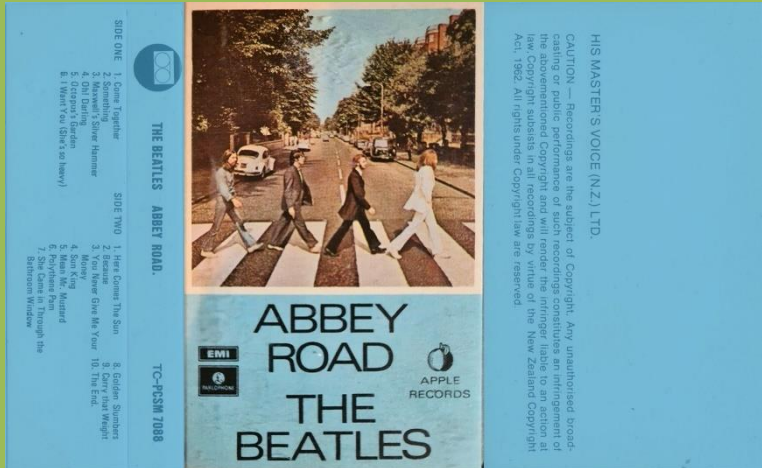

Apple logo on label

Apple wording on label

EMI TC-PCSM 7070 – YELLOW SUBMARINE

Apple logo on J-card

Release number on label: TC PCS 7070

EMI/PARLOPHONE TC PCSM 7088 – ABBEY ROAD

Blue J-card, Apple logo on J-card