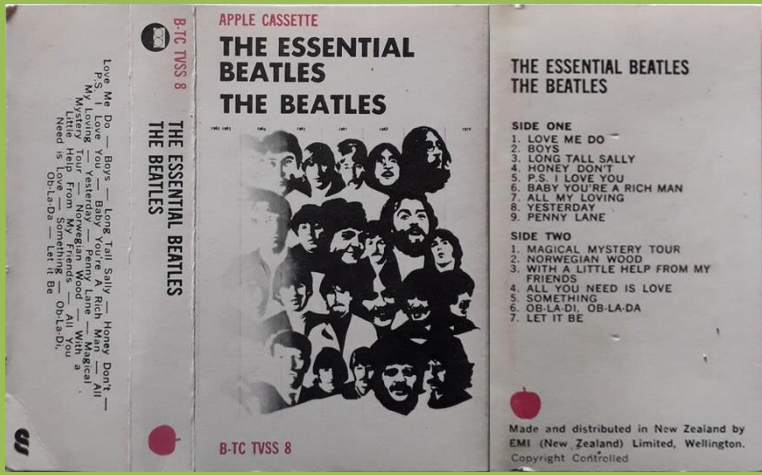

Black shell

Apple logo on J-card, with BOND PRINT

Tan shell, with Dolby logo

Apple logo on J-card, with BOND PRINT

White shell, without Dolby logo

Apple logo on J-card, without BOND PRINT

Tan shell, with Dolby logo

APPLE B-TC TVSS 8 – THE ESSENTIAL BEATLES

Scan
needed

Apple wording on label

Apple logo on label

APPLE TC-PCSP 717-1/2 – THE BEATLES 1962-1966 [2 Cassette Set]

EMI/PARLOPHONE TC-PCSP 717-1/2 – THE BEATLES 1962-1966 [2 Cassette Set]

Apple logo on J-card

Black shell

Tan shell

Scan needed

White shell

Apple logo on J-card

Black shell

APPLE TC-PCSP 718-1/2 – THE BEATLES 1967-1970 [2 Cassette Set]