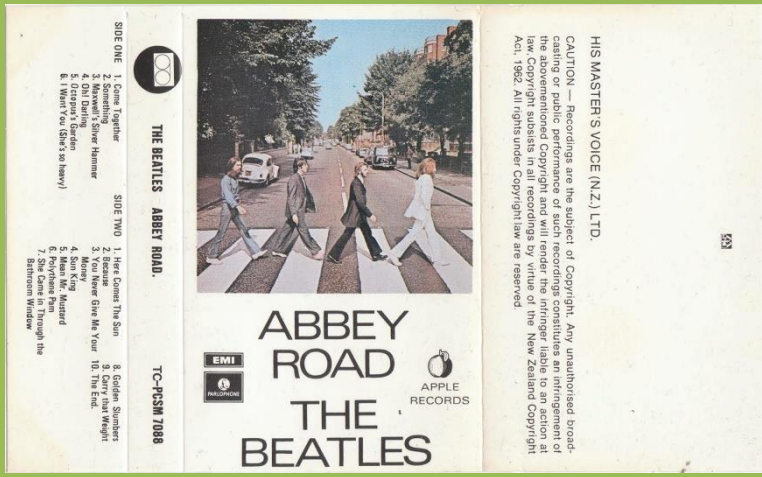

White J-card, Apple logo on J-card