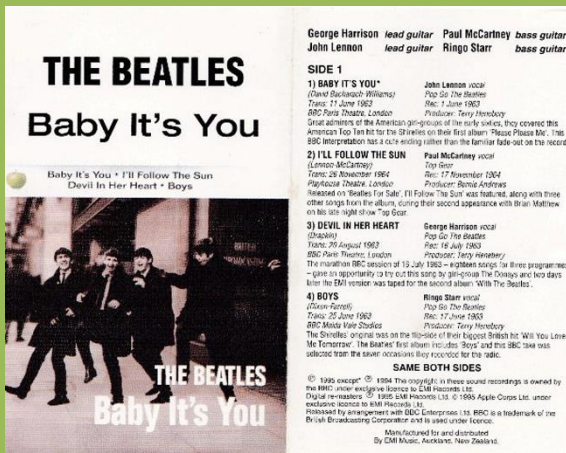

Apple logo on J-card

Black shell

Tan shell

Scan needed

White shell

Apple logo on J-card

Black shell

APPLE TC-PCSP 718-1/2 – THE BEATLES 1967-1970 [2 Cassette Set]

Scan needed

Scan needed

EMI/PARLOPHONE TC-PCSP 718-1/2 – THE BEATLES 1967-1970 [2 Cassette Set]

Apple logo on J-card

Tan shell

White shell

Apple logo on J-card

Tan shell

EMI/PARLOPHONE/APPLE – THE BEATLES COLLECTION [14 Cassette Set]

Box contains cassettes on EMI/Parlophone with Apple on J-card (as shown in separate entries),

APPLE 7243 8 82073 4 8 – BABY IT'S YOU [4-Track Cassette EP]