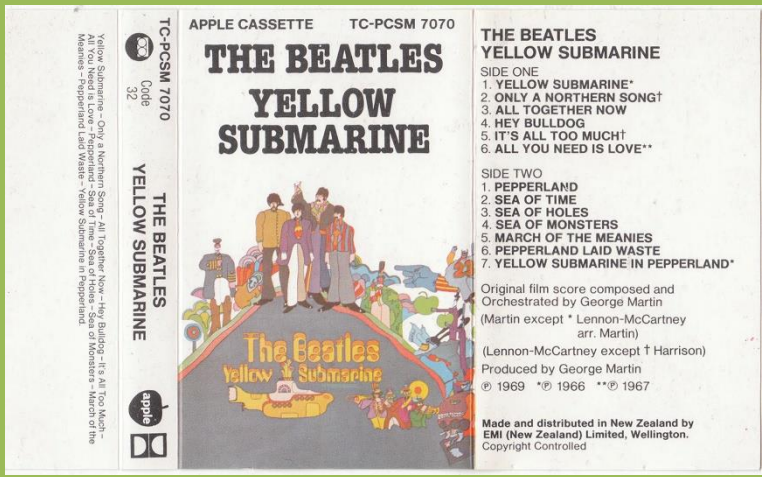

EMI/APPLE TC-PCSM 7027 – SGT. PEPPER’S LONELY HEARTS CLUB BAND

Parlophone logo on J-card

EMI/PARLOPHONE TC SMAL 2835 – MAGICAL MYSTERY TOUR

Apple logo on J-card

APPLE/PARLOPHONE TC-PCSP 7067/8 – THE BEATLES VOLUME 1/2 [2 Cassette Set]

Apple logo on label

Apple wording on label

EMI TC-PCSM 7070 – YELLOW SUBMARINE

Apple logo on J-card

Release number on label: TC PCS 7070

EMI/PARLOPHONE TC PCSM 7088 – ABBEY ROAD

Blue J-card, Apple logo on J-card

APPLE B-TC TVSS 8 – THE ESSENTIAL BEATLES

Scan
needed

Apple wording on label

Apple logo on label

APPLE TC-PCSP 717-1/2 – THE BEATLES 1962-1966 [2 Cassette Set]

EMI/PARLOPHONE TC-PCSP 717-1/2 – THE BEATLES 1962-1966 [2 Cassette Set]

Apple logo on J-card

Black shell

Tan shell

Scan needed

White shell

Apple logo on J-card

Black shell

APPLE TC-PCSP 718-1/2 – THE BEATLES 1967-1970 [2 Cassette Set]