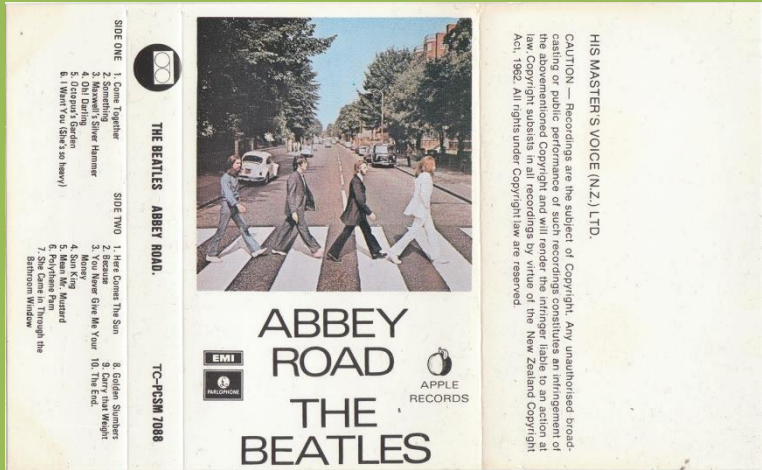

White J-card, Apple logo on J-card