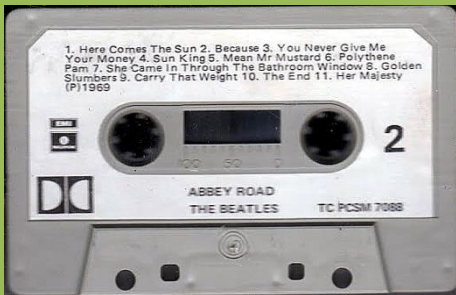

Apple logo on label

Apple wording on label

EMI TC-PCSM 7070 – YELLOW SUBMARINE

Apple logo on J-card

Release number on label: TC PCS 7070

EMI/PARLOPHONE TC PCSM 7088 – ABBEY ROAD

Blue J-card, Apple logo on J-card

White shell

White J-card, Apple logo on J-card

Tan shell

White J-card, Apple logo on J-card

Grey shell

EMI/PARLOPHONE TC PCSM 7096 – LET IT BE

Apple logo on J-card, without BOND PRINT

Tan shell, without Dolby logo

Black shell

Apple logo on J-card, with BOND PRINT

Tan shell, with Dolby logo

Apple logo on J-card, with BOND PRINT

White shell, without Dolby logo

Apple logo on J-card, without BOND PRINT

Tan shell, with Dolby logo

APPLE B-TC TVSS 8 – THE ESSENTIAL BEATLES

Scan
needed

Apple wording on label

Apple logo on label

APPLE TC-PCSP 717-1/2 – THE BEATLES 1962-1966 [2 Cassette Set]

EMI/PARLOPHONE TC-PCSP 717-1/2 – THE BEATLES 1962-1966 [2 Cassette Set]