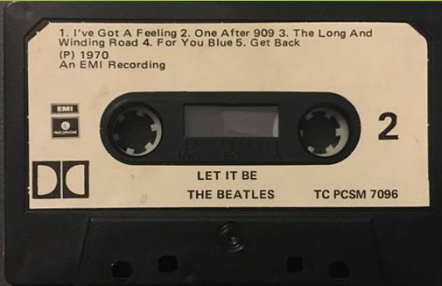

Apple logo on label

Apple wording on label

EMI TC-PCSM 7070 – YELLOW SUBMARINE

Apple logo on J-card

Release number on label: TC PCS 7070

EMI/PARLOPHONE TC PCSM 7088 – ABBEY ROAD

Blue J-card, Apple logo on J-card

White shell

White J-card, Apple logo on J-card

Tan shell

White J-card, Apple logo on J-card

Grey shell

EMI/PARLOPHONE TC PCSM 7096 – LET IT BE

Apple logo on J-card, without BOND PRINT

Tan shell, without Dolby logo

Black shell

Apple logo on J-card, with BOND PRINT

Tan shell, with Dolby logo

Apple logo on J-card, with BOND PRINT

White shell, without Dolby logo

Apple logo on J-card, without BOND PRINT

Tan shell, with Dolby logo

APPLE B-TC TVSS 8 – THE ESSENTIAL BEATLES

Scan
needed

Apple wording on label

Apple logo on label

APPLE TC-PCSP 717-1/2 – THE BEATLES 1962-1966 [2 Cassette Set]

EMI/PARLOPHONE TC-PCSP 717-1/2 – THE BEATLES 1962-1966 [2 Cassette Set]