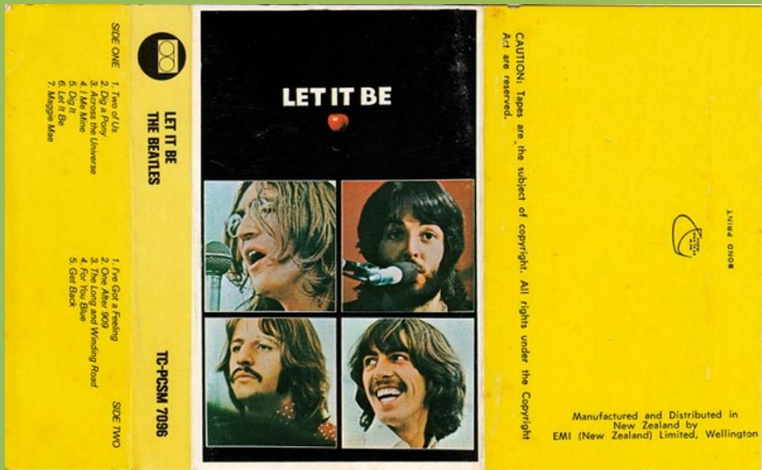

Apple logo on label

Apple wording on label

EMI TC-PCSM 7070 – YELLOW SUBMARINE

Apple logo on J-card

Release number on label: TC PCS 7070

EMI/PARLOPHONE TC PCSM 7088 – ABBEY ROAD

Blue J-card, Apple logo on J-card

White shell

White J-card, Apple logo on J-card

Tan shell

White J-card, Apple logo on J-card

Grey shell

EMI/PARLOPHONE TC PCSM 7096 – LET IT BE

Apple logo on J-card, without BOND PRINT

Tan shell, without Dolby logo

Black shell

Apple logo on J-card, with BOND PRINT

Tan shell, with Dolby logo

Apple logo on J-card, with BOND PRINT

White shell, without Dolby logo

Apple logo on J-card, without BOND PRINT

Tan shell, with Dolby logo

Apple logo on J-card

Black shell

Tan shell

Scan needed

White shell

Apple logo on J-card

Black shell

APPLE TC-PCSP 718-1/2 – THE BEATLES 1967-1970 [2 Cassette Set]