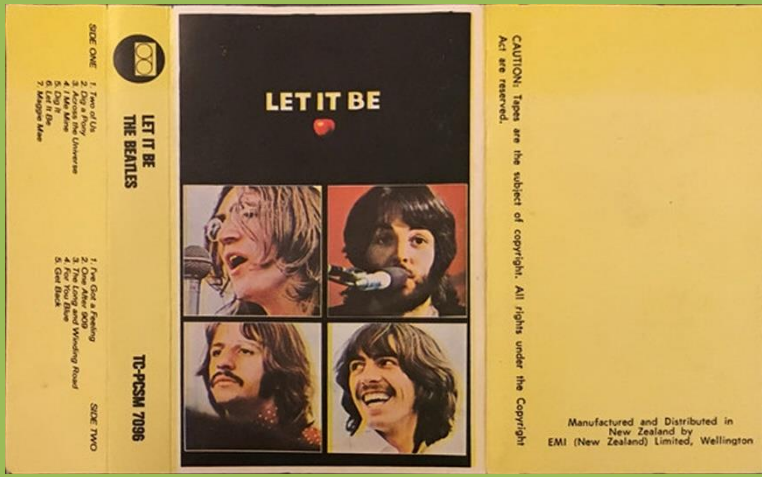

Apple logo on label

Apple wording on label

EMI TC-PCSM 7070 – YELLOW SUBMARINE

Apple logo on J-card

Release number on label: TC PCS 7070

EMI/PARLOPHONE TC PCSM 7088 – ABBEY ROAD

Blue J-card, Apple logo on J-card

White shell

White J-card, Apple logo on J-card

Tan shell

White J-card, Apple logo on J-card

Grey shell

EMI/PARLOPHONE TC PCSM 7096 – LET IT BE

Apple logo on J-card, without BOND PRINT

Tan shell, without Dolby logo

Black shell

Apple logo on J-card, with BOND PRINT

Tan shell, with Dolby logo

Apple logo on J-card, with BOND PRINT

White shell, without Dolby logo

Apple logo on J-card, without BOND PRINT

Tan shell, with Dolby logo

Apple logo on J-card

Black shell

Tan shell

Scan needed

White shell

Apple logo on J-card

Black shell

APPLE TC-PCSP 718-1/2 – THE BEATLES 1967-1970 [2 Cassette Set]