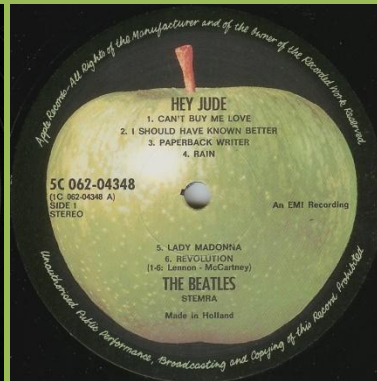

Cover type 1 (Mfd. in Germany, with 1C062-number)

BIEM Logo

Cover 2/3/4 with "Manufactured by E.M.I Records...England" & Yellow/green labels, Small lightly raised label edge, STEMRA 5C number on rear (2 = front laminated, 3 = fully laminated, 4 = print (Comes in type 1 or type 3 cover) glossy)

Greenish labels, flat labels, STEMRA print (Comes in type 2 or 3 cover)

Red Apple stalk, flat labels, STEMRA print (Comes in type 4 cover)

Red Apple stalk, flat labels, double printed perimeter on bottom (Comes in type 4 cover)