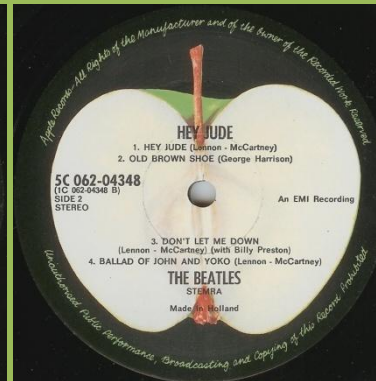

Cover type 1 (Mfd. in Germany, with 1C062-number)

BIEM Logo

Cover 2/3/4 with "Manufactured by E.M.I Records...England" & Yellow/green labels, Small lightly raised label edge, STEMRA 5C number on rear (2 = front laminated, 3 = fully laminated, 4 = print (Comes in type 1 or type 3 cover) glossy)

Greenish labels, flat labels, STEMRA print (Comes in type 2 or 3 cover)

Red Apple stalk, flat labels, STEMRA print (Comes in type 4 cover)

Red Apple stalk, flat labels, double printed perimeter on bottom (Comes in type 4 cover)