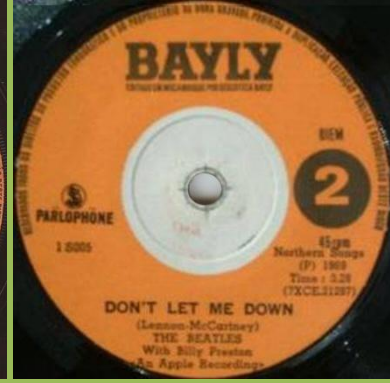

**BAYLY/PARLOPHONE 1 5005 - GET BACK / DON'T LET ME DOWN**

With print An Apple Recording