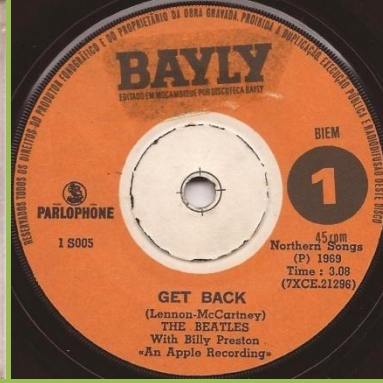

**BAYLY/PARLOPHONE 1 5005 - GET BACK / DON'T LET ME DOWN**

With print An Apple Recording