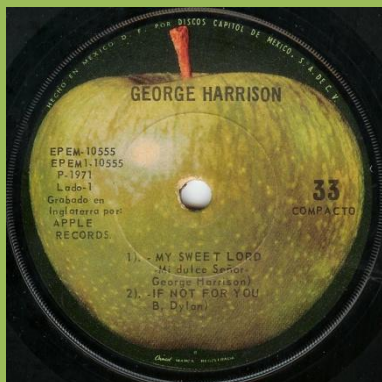

APPLE EPEM-10555 - MY SWEET LORD - IF NOT FOR YOU / ART OF DYING - APPLE SCRUFFS

No Hencho En Mexico... print on rear cover

With Hencho En Mexico... print on rear cover

EPEM-Numbers not aligned

EPEM-Numbers aligned

APPLE EPEM-10556 - WHAT IS LIFE - ALL THINGS MUST PASS / ISN'T IT A PITY - AWAITING ON YOU ALL

EPEM-Numbers on B-side aligned

EPEM-Numbers on B-side not aligned