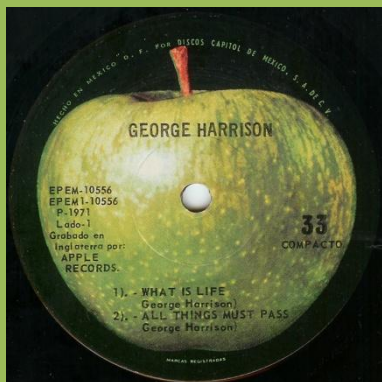

APPLE EPEM-10555 - MY SWEET LORD - IF NOT FOR YOU / ART OF DYING - APPLE SCRUFFS

No Hencho En Mexico... print on rear cover

With Hencho En Mexico... print on rear cover

EPEM-Numbers not aligned

EPEM-Numbers aligned

APPLE EPEM-10556 - WHAT IS LIFE - ALL THINGS MUST PASS / ISN'T IT A PITY - AWAITING ON YOU ALL

EPEM-Numbers on B-side aligned

EPEM-Numbers on B-side not aligned