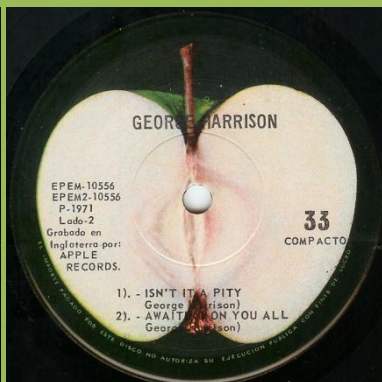

APPLE EPEM-10555 - MY SWEET LORD - IF NOT FOR YOU / ART OF DYING - APPLE SCRUFFS

No Hencho En Mexico... print on rear cover

With Hencho En Mexico... print on rear cover

EPEM-Numbers not aligned

EPEM-Numbers aligned

APPLE EPEM-10556 - WHAT IS LIFE - ALL THINGS MUST PASS / ISN'T IT A PITY - AWAITING ON YOU ALL

EPEM-Numbers on B-side aligned

EPEM-Numbers on B-side not aligned