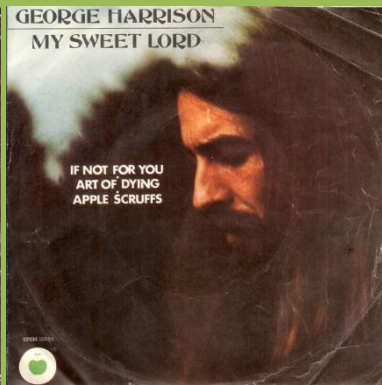

APPLE EPEM-10555 - MY SWEET LORD - IF NOT FOR YOU / ART OF DYING - APPLE SCRUFFS

No Hencho En Mexico... print on rear cover

With Hencho En Mexico... print on rear cover

EPEM-Numbers not aligned

EPEM-Numbers aligned

APPLE EPEM-10556 - WHAT IS LIFE - ALL THINGS MUST PASS / ISN'T IT A PITY - AWAITING ON YOU ALL

EPEM-Numbers on B-side aligned

EPEM-Numbers on B-side not aligned