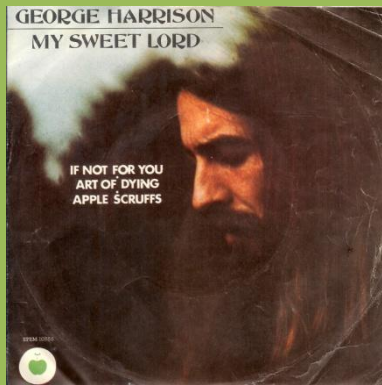

APPLE EPEM-10555 - MY SWEET LORD - IF NOT FOR YOU / ART OF DYING - APPLE SCRUFFS

No Hencho En Mexico... print on rear cover

With Hencho En Mexico... print on rear cover

EPEM-Numbers not aligned

EPEM-Numbers aligned

APPLE EPEM-10556 - WHAT IS LIFE - ALL THINGS MUST PASS / ISN'T IT A PITY - AWAITING ON YOU ALL

EPEM-Numbers on B-side aligned

EPEM-Numbers on B-side not aligned