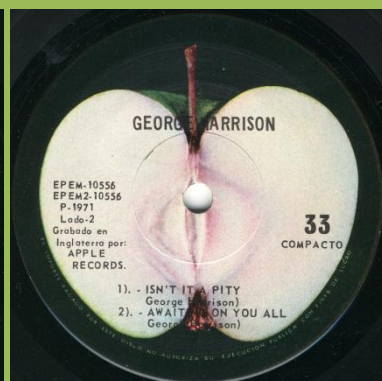

APPLE EPEM-10555 - MY SWEET LORD - IF NOT FOR YOU / ART OF DYING - APPLE SCRUFFS

No Hencho En Mexico... print on rear cover

With Hencho En Mexico... print on rear cover

EPEM-Numbers not aligned

EPEM-Numbers aligned

APPLE EPEM-10556 - WHAT IS LIFE - ALL THINGS MUST PASS / ISN'T IT A PITY - AWAITING ON YOU ALL

EPEM-Numbers on B-side aligned

EPEM-Numbers on B-side not aligned