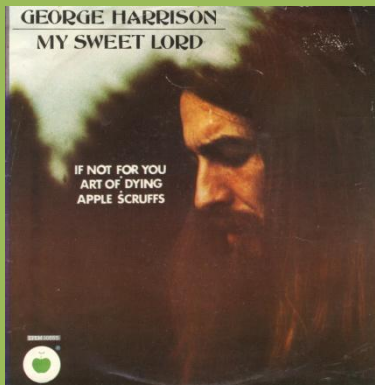

APPLE EPEM-10555 - MY SWEET LORD - IF NOT FOR YOU / ART OF DYING - APPLE SCRUFFS

No Hencho En Mexico... print on rear cover

With Hencho En Mexico... print on rear cover

EPEM-Numbers not aligned

EPEM-Numbers aligned

APPLE EPEM-10556 - WHAT IS LIFE - ALL THINGS MUST PASS / ISN'T IT A PITY - AWAITING ON YOU ALL

EPEM-Numbers on B-side aligned

EPEM-Numbers on B-side not aligned