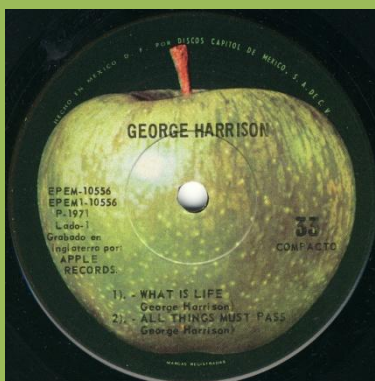

APPLE EPEM-10555 - MY SWEET LORD - IF NOT FOR YOU / ART OF DYING - APPLE SCRUFFS

No Hencho En Mexico... print on rear cover

With Hencho En Mexico... print on rear cover

EPEM-Numbers not aligned

EPEM-Numbers aligned

APPLE EPEM-10556 - WHAT IS LIFE - ALL THINGS MUST PASS / ISN'T IT A PITY - AWAITING ON YOU ALL

EPEM-Numbers on B-side aligned

EPEM-Numbers on B-side not aligned