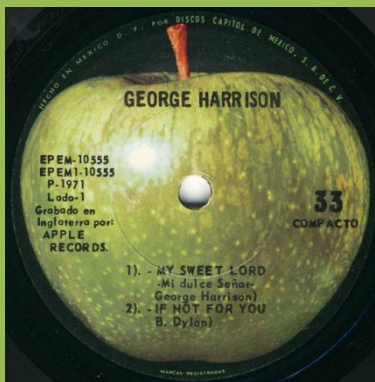

APPLE EPEM-10555 - MY SWEET LORD - IF NOT FOR YOU / ART OF DYING - APPLE SCRUFFS

No Hencho En Mexico... print on rear cover

With Hencho En Mexico... print on rear cover

EPEM-Numbers not aligned

EPEM-Numbers aligned

APPLE EPEM-10556 - WHAT IS LIFE - ALL THINGS MUST PASS / ISN'T IT A PITY - AWAITING ON YOU ALL

EPEM-Numbers on B-side aligned

EPEM-Numbers on B-side not aligned