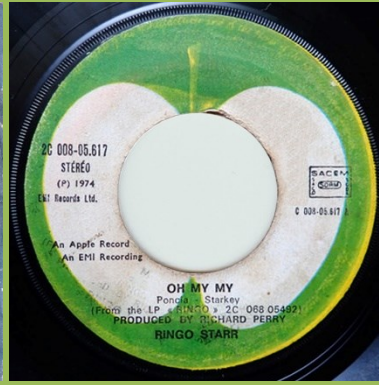

APPLE 2C 008-05.617 – OH MY MY / STEP LIGHTLY

APPLE R 6000 – ONLY YOU / CALL ME