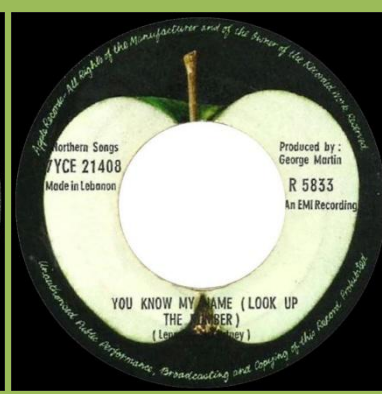

Type 1

Type 2

Type 3

Type 4

Type 5

Type 6

Type 6

Singles can be found in various company covers

APPLE R 5777 - GET BACK / DON'T LET ME DOWN

Small font, Made in Lebanon print on right side

Wide font, Made in Lebanon print on bottom of labels

APPLE R 5814 - SOMETHING / COME TOGETHER

APPLE R 5833 - LET IT BE / YOU KNOW MY NAME (LOOK UP THE NUMBER)

APPLE MOL 42 - THE LONG AND WINDING ROAD / FOR YOU BLUE

ARC-DUNNELL - A L W - ANITA - APY - ASTORIA - AUDIO TREASURY - BRADON - BEATY DOLL - BIG SPOT - BLUE MOUNTAIN
BLESINA - BONITO - CIP - COMMAND - DEAN - DAYWALK - DIXE - DOT - DORIS OF - DUCKETT HONCHIN
EVA - EVELYN - FAYOGE - FIANCIS - GRAND GRAND - HARVEY - ROBERT ROSS - MICK MAX - MONTY - MONTY
PANDOLFI - PENNY PARKING - POU - PULSIN - PROBE - RUMBLE - RAY - RED BUS - REDFUSION - RENO - SAKEL
SAMPSON - SCHNEIDER - SEAKING - SENE - SIBBO TWO - SISSY - TADISMAN - TANGERINE - TIANSON
VANGUARD - VOISSE - VOIX DE L'ORIENT - WAKERLEY - WESTINGHA - WHITEHALL - WIZARD - WYC