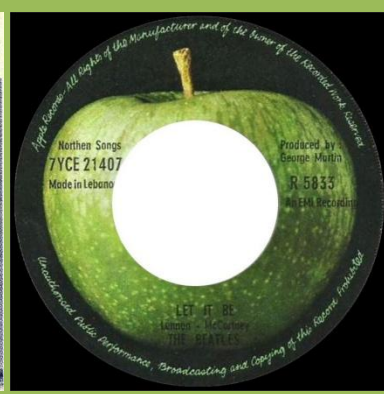

Type 1

Type 2

Type 3

Type 4

Type 5

Type 6

Type 6

Singles can be found in various company covers

APPLE R 5777 - GET BACK / DON'T LET ME DOWN

Small font, Made in Lebanon print on right side

Wide font, Made in Lebanon print on bottom of labels

APPLE R 5814 - SOMETHING / COME TOGETHER

APPLE R 5833 - LET IT BE / YOU KNOW MY NAME (LOOK UP THE NUMBER)

APPLE MOL 42 - THE LONG AND WINDING ROAD / FOR YOU BLUE

ARC-DUNNELL - A L W - ANITA - APY - ASTORIA - AUDIO TREASURY - BRADON - BEATY DOLL - BIG SPOT - BLUE MOUNTAIN
BLESINA - BONITO - CIP - COMMAND - DEAN - DAYWALK - DIXE - DOT - DORIS OF - DUCKETT HONCHIN
EVA - EVELYN - FAYOGE - FIANCIS - GRAND GRAND - HARVEY - ROBERT ROSS - MICK MAX - MONTY - MONTY
PANDOLFI - PENNY PARKING - POU - PULSIN - PROBE - RUMBLE - RAY - RED BUS - REDFUSION - RENO - SAKEL
SAMPSON - SCHNEIDER - SEAKING - SENE - SIBBO TWO - SISSY - TADISMAN - TANGERINE - TIANSON
VANGUARD - VOISSE - VOIX DE L'ORIENT - WAKERLEY - WESTINGHA - WHITEHALL - WIZARD - WYC