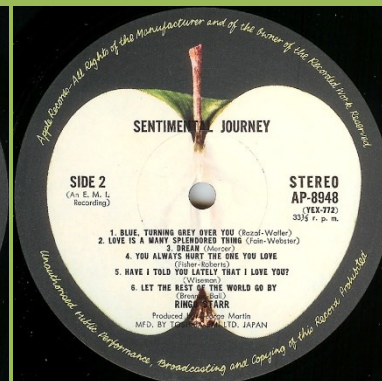

Comes with ¥2,200 Obi

APPLE AP-80099 - BEAUCOUPS OF BLUES