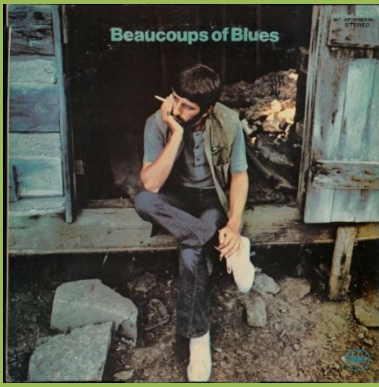

Promo

Mfd. by Toshiba Musical Industries Ltd.

Comes with ¥2,000 Obi

Mfd. by Toshiba Musical Industries Ltd., Contract pressing with big ring

Comes with ¥2,000 Obi

Mfd. by Toshiba-EMI Ltd.

Comes with ¥2,200 Obi

APPLE AP-80099 - BEAUCOUPS OF BLUES

Mfd. by Toshiba Musical Industries Ltd.

¥2,000 Obi

2-sided lyric insert

Red vinyl Promo

Mfd. by Toshiba Musical Industries Ltd.

¥2,200 Obi

Mfd. by Toshiba-EMI Ltd.