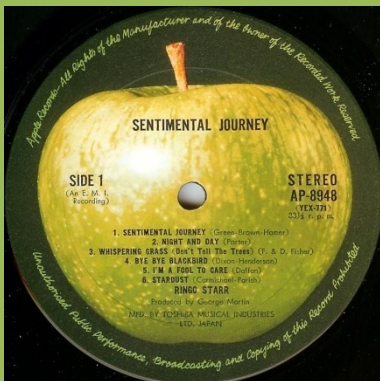

Mfd. by Toshiba Musical Industries Ltd., Contract pressing with big ring

Comes with ¥2,000 Obi

APPLE AP-80099 - BEAUCOUPS OF BLUES