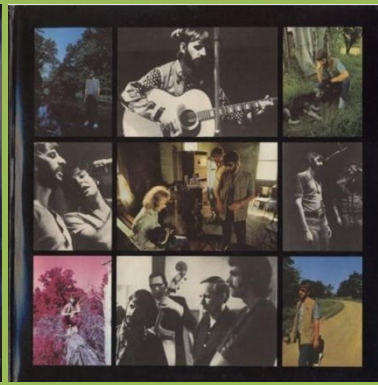

APPLE AP-80099 - BEAUCOUPS OF BLUES

Mfd. by Toshiba Musical Industries Ltd.

¥2,000 Obi

2-sided lyric insert

Red vinyl Promo

Mfd. by Toshiba Musical Industries Ltd.

¥2,200 Obi

Mfd. by Toshiba-EMI Ltd.

Mfd. by Toshiba-EMI Ltd.

ODEON EAS-80699 – BEAUCOUPS OF BLUES

Apple logo on rear cover

Info sheet

Promo

APPLE EAP-9037X - RINGO

¥2,200 Obi

24-page lyric booklet