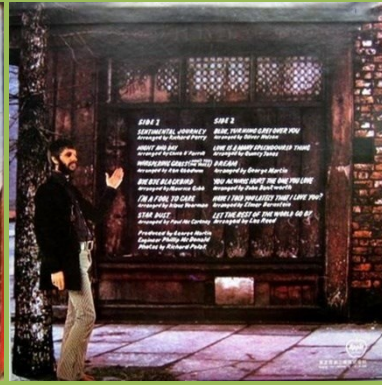

APPLE AP-8948 - SENTIMENTAL JOURNEY

¥2,000 price on rear

¥2,200 sticker on rear

EMI and ¥2,200 price on rear

¥2,000 Obi

¥2,000 Obi with ¥2,200 sticker

¥2,200 Obi

Lyric inner