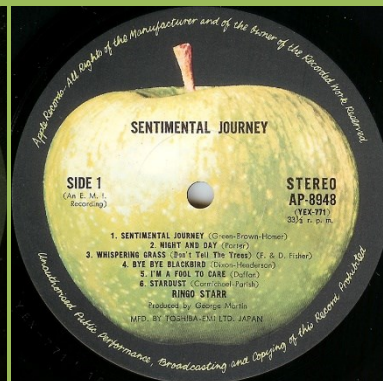

Mfd. by Toshiba-EMI Ltd.

Comes with ¥2,200 Obi

APPLE AP-80099 - BEAUCOUPS OF BLUES