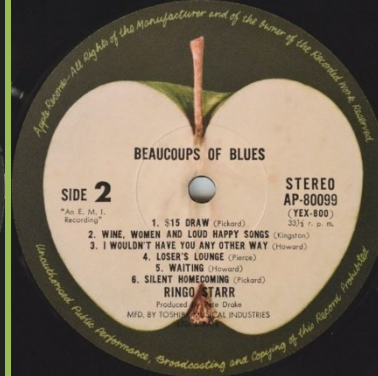

APPLE AP-80099 - BEAUCOUPS OF BLUES

Mfd. by Toshiba Musical Industries Ltd.

¥2,000 Obi

2-sided lyric insert

Red vinyl Promo

Mfd. by Toshiba Musical Industries Ltd.

¥2,200 Obi

Mfd. by Toshiba-EMI Ltd.

Mfd. by Toshiba-EMI Ltd.

ODEON EAS-80699 – BEAUCOUPS OF BLUES

Apple logo on rear cover

Info sheet

Promo

APPLE EAP-9037X - RINGO

¥2,200 Obi

24-page lyric booklet