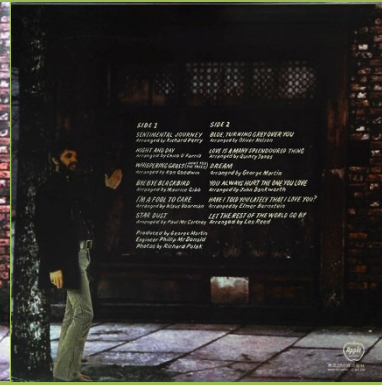

APPLE AP-8948 - SENTIMENTAL JOURNEY

¥2,000 price on rear

¥2,200 sticker on rear

EMI and ¥2,200 price on rear

¥2,000 Obi

¥2,000 Obi with ¥2,200 sticker

¥2,200 Obi

Lyric inner