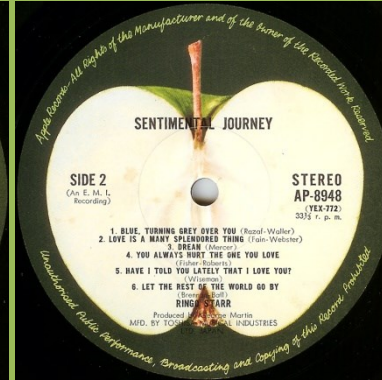

APPLE AP-8948 - SENTIMENTAL JOURNEY

¥2,000 price on rear

¥2,200 sticker on rear

EMI and ¥2,200 price on rear

¥2,000 Obi

¥2,000 Obi with ¥2,200 sticker

¥2,200 Obi

Lyric inner