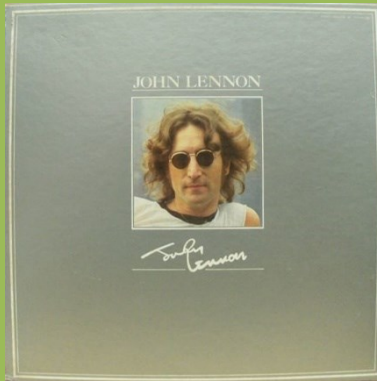

Scan
needed

Scan
needed

Scan
needed

APPLE EAZA-3537 – WALLS AND BRIDGES

Scan
needed

Scan
needed

Scan
needed

APPLE EAZA-3552 – ROCK 'N' ROLL

Scan
needed

Scan
needed

APPLE EAZA-3592 – SHAVED FISH

Scan needed

Scan needed

ODEON ... – JOHN LENNON [8 Cassettes Box Set]

12-inch box with OBI, info sheet and reprint of Liverpool Echo 1980 issue

Scan needed

SOMETIME IN NEW YORK CITY cassette 1, picture of Phil Spector in Apple shape on J-card

Scan needed

Scan needed

**Scan
needed**

SOMETIME IN NEW YORK CITY cassette 2, picture of Phil Spector in Apple shape on J-card