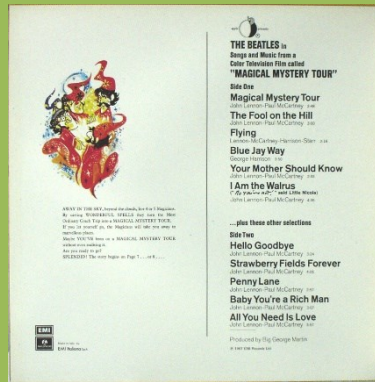

EMI/PARLOPHONE 3C 064-04449 - MAGICAL MYSTERY TOUR

Apple logo inside gatefold cover

Booklet

EMI/PARLOPHONE 64-104491 - MAGICAL MYSTERY TOUR

Apple logo inside gatefold cover

Release number on rear cover 3C 064-04449