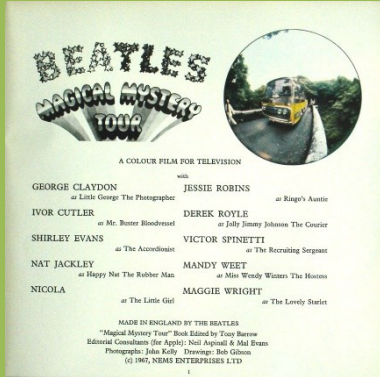

EMI/PARLOPHONE 3C 064-04449 - MAGICAL MYSTERY TOUR

Apple logo inside gatefold cover

Booklet

EMI/PARLOPHONE 64-104491 - MAGICAL MYSTERY TOUR

Apple logo inside gatefold cover

Release number on rear cover 3C 064-04449