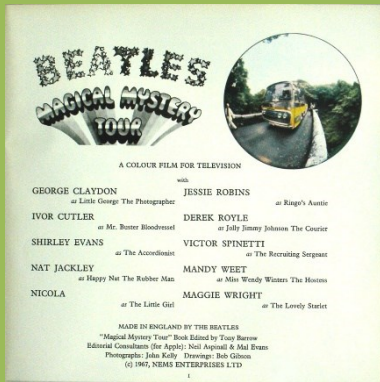

EMI/PARLOPHONE 3C 064-04449 - MAGICAL MYSTERY TOUR

Apple logo inside gatefold cover

Booklet

EMI/PARLOPHONE 64-104491 - MAGICAL MYSTERY TOUR

Apple logo inside gatefold cover

Release number on rear cover 3C 064-04449