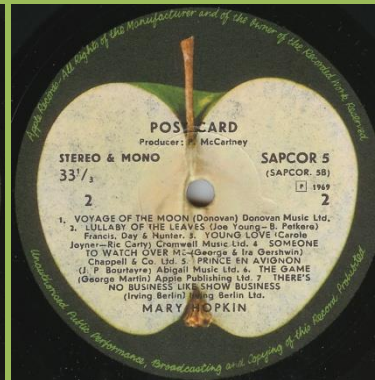

Please note: All albums come with printed plastic inners.

APPLE SAPCOR 4 – UNDER THE JASMIN TREE (Modern Jazz Quartet)

APPLE SAPCOR 5 – POST CARD (Mary Hopkin)

APPLE SAPCOR 10 – SPACE (Modern Jazz Quartet)

APPLE SAPCOR 12 – MAGIC CHRISTIAN MUSIC (Badfinger)

APPLE BAN 16329/SAPCOR 19 – STRAIGHT UP (Badfinger)

APPLE SAPCOR 21 – EARTH SONG / OCEAN SONG (Mary Hopkin)