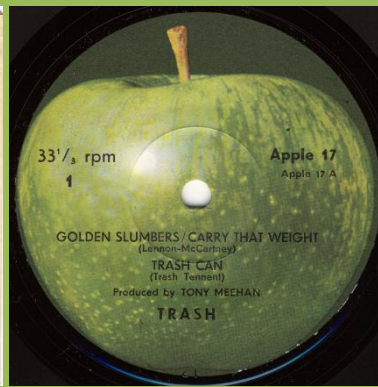

EPs come with a printed PVC inner cover (variation #1 & #2)

APPLE 7-10 - LONTANO DAGLI OCCHI / THE GAME // GOODBYE / SPARROW (Mary Hopkin)

Hebrew print in blue square on left side of cover

Hebrew print in orange square on right bottom corner of cover

No Hebrew print on cover

APPLE 12 - THAT'S THE WAY GOD PLANNED IT // WHAT ABOUT YOU / IN THE MIDNIGHT HOUR (Billy Preston)

APPLE 17 - GOLDEN SLUMBERS - CARRY THAT WEIGHT / TRASH CAN // ROAD TO NOWHERE / ILLUSIONS (Trash)