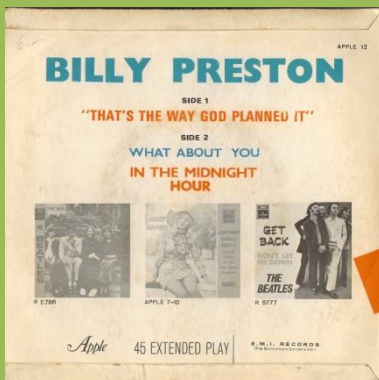

EPs come with a printed PVC inner cover (variation #1 & #2)

APPLE 7-10 - LONTANO DAGLI OCCHI / THE GAME // GOODBYE / SPARROW (Mary Hopkin)

Hebrew print in blue square on left side of cover

Hebrew print in orange square on right bottom corner of cover

No Hebrew print on cover

APPLE 12 - THAT'S THE WAY GOD PLANNED IT // WHAT ABOUT YOU / IN THE MIDNIGHT HOUR (Billy Preston)

APPLE 17 - GOLDEN SLUMBERS - CARRY THAT WEIGHT / TRASH CAN // ROAD TO NOWHERE / ILLUSIONS (Trash)

APPLE 26 - KNOCK, KNOCK WHO'S THERE ? / I'M GOING TO FALL IN LOVE AGAIN // TEMMA HARBOUR / THE HONEYMOON SONG (Mary Hopkin)