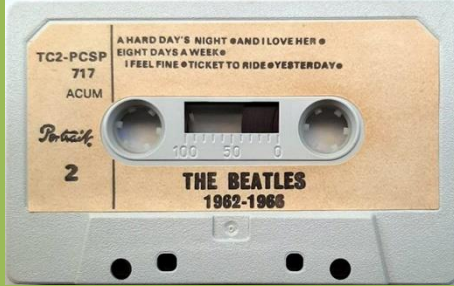

EMI TC-PCS 3071 Y – HELP

Apple logo on J-card

EMI TC-PCS 7096 – LET IT BE

Apple logo on J-card

PORTAIT TC2-PCSP 717 – 1962-1966 VOL-1/2 [Two Cassettes]

PORTRAIT TC2-PCSP 717 – 1962-1966 VOL-1

Apple logo on J-card, J-card erroneously list all tracks for tape 1 and 2

PORTRAIT TC2-PCSP 717 – 1962-1966 VOL-2

Apple logo on J-card, J-card erroneously list all tracks for tape 1 and 2

CAPITOL 0777 7 97036 4 7 – THE BEATLES / 1962-1966 [Re-Mastered] [Two Cassettes]

Apple logo on J-card

PORTRAIT TC2-PCSP 718 – 1967-1970 VOL-2

Apple logo on J-card, J-card erroneously list all tracks for tape 1 and 2

White shell with paper label

White shell with paper label

Apple logo on J-card

White shell with blue On-Body print