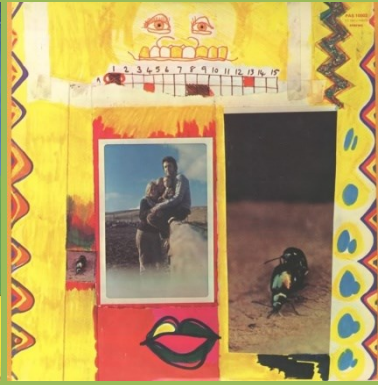

**APPLE PAS 1003 - RAM**

UK-cover

UK-labels

Lunar surface like center, no stamper letters in dead wax

**APPLE PCTC 251 – RED ROSE SPEEDWAY**

Matte UK-cover with braille print on rear

Booklet

Pressed by Carlton productions Dublin using UK-labels Lunar surface like center, no stamper letters in dead wax