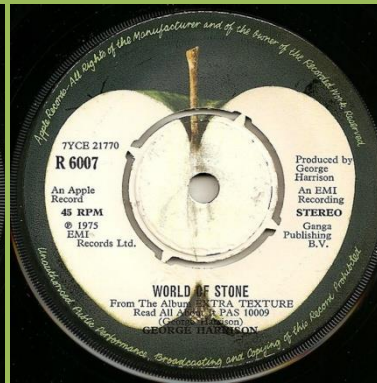

APPLE DIP.516 - MY SWEET LORD / ISN'T IT A PITY

With spacing under release number

No spacing under release number, "Made in the..."

No spacing under release number, "Made in th"

APPLE DIP.518 - WHAT IS LIFE / APPLE SCRUFFS

APPLE R 5912 - BANGLA-DESH / DEEP BLUE

APPLE R 6001 - DARK HORSE / HARI'S ON TOUR (EXPRESS)

Irish pressing using UK labels, lunar surface like center without polo rings, no stamper letters in the dead wax

APPLE R 6002 - DING DONG / I DON'T CARE ANYMORE

Irish pressing using UK labels, lunar surface like center without polo rings, no stamper letters in the dead wax

APPLE R 6007 - YOU / WORLD OF STONE

Irish pressing using UK labels, lunar surface like center without polo rings, no stamper letters in the dead wax

APPLE R 6012 - THIS GUITAR (CAN'T KEEP FROM CRYING) / MAYA LOVE

Irish pressing using UK labels, lunar surface like center without polo rings, no stamper letters in the dead wax