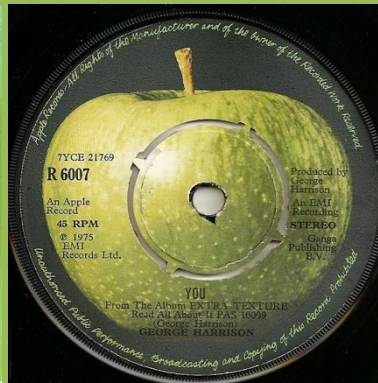

APPLE R 5912 - BANGLA-DESH / DEEP BLUE

APPLE R 6001 - DARK HORSE / HARI'S ON TOUR (EXPRESS)

Irish pressing using UK labels, lunar surface like center without polo rings, no stamper letters in the dead wax

APPLE R 6002 - DING DONG / I DON'T CARE ANYMORE

Irish pressing using UK labels, lunar surface like center without polo rings, no stamper letters in the dead wax

APPLE R 6007 - YOU / WORLD OF STONE

Irish pressing using UK labels, lunar surface like center without polo rings, no stamper letters in the dead wax

APPLE R 6012 - THIS GUITAR (CAN'T KEEP FROM CRYING) / MAYA LOVE

Irish pressing using UK labels, lunar surface like center without polo rings, no stamper letters in the dead wax