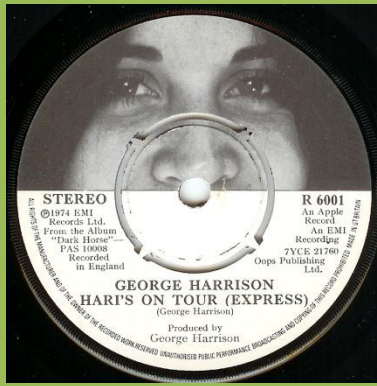

APPLE DIP.516 - MY SWEET LORD / ISN'T IT A PITY

With spacing under release number

No spacing under release number, "Made in the..."

No spacing under release number, "Made in th"

APPLE DIP.518 - WHAT IS LIFE / APPLE SCRUFFS

APPLE R 5912 - BANGLA-DESH / DEEP BLUE

APPLE R 6001 - DARK HORSE / HARI'S ON TOUR (EXPRESS)

Irish pressing using UK labels, lunar surface like center without polo rings, no stamper letters in the dead wax

APPLE R 6002 - DING DONG / I DON'T CARE ANYMORE

Irish pressing using UK labels, lunar surface like center without polo rings, no stamper letters in the dead wax

APPLE R 6007 - YOU / WORLD OF STONE

Irish pressing using UK labels, lunar surface like center without polo rings, no stamper letters in the dead wax

APPLE R 6012 - THIS GUITAR (CAN'T KEEP FROM CRYING) / MAYA LOVE

Irish pressing using UK labels, lunar surface like center without polo rings, no stamper letters in the dead wax