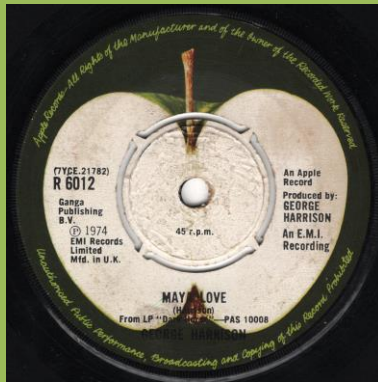

APPLE R 5912 - BANGLA-DESH / DEEP BLUE

APPLE R 6001 - DARK HORSE / HARI'S ON TOUR (EXPRESS)

Irish pressing using UK labels, lunar surface like center without polo rings, no stamper letters in the dead wax

APPLE R 6002 - DING DONG / I DON'T CARE ANYMORE

Irish pressing using UK labels, lunar surface like center without polo rings, no stamper letters in the dead wax

APPLE R 6007 - YOU / WORLD OF STONE

Irish pressing using UK labels, lunar surface like center without polo rings, no stamper letters in the dead wax

APPLE R 6012 - THIS GUITAR (CAN'T KEEP FROM CRYING) / MAYA LOVE

Irish pressing using UK labels, lunar surface like center without polo rings, no stamper letters in the dead wax