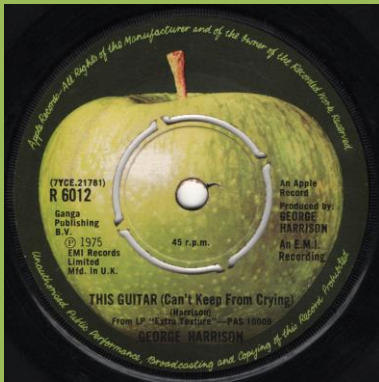

APPLE R 5912 - BANGLA-DESH / DEEP BLUE

APPLE R 6001 - DARK HORSE / HARI'S ON TOUR (EXPRESS)

Irish pressing using UK labels, lunar surface like center without polo rings, no stamper letters in the dead wax

APPLE R 6002 - DING DONG / I DON'T CARE ANYMORE

Irish pressing using UK labels, lunar surface like center without polo rings, no stamper letters in the dead wax

APPLE R 6007 - YOU / WORLD OF STONE

Irish pressing using UK labels, lunar surface like center without polo rings, no stamper letters in the dead wax

APPLE R 6012 - THIS GUITAR (CAN'T KEEP FROM CRYING) / MAYA LOVE

Irish pressing using UK labels, lunar surface like center without polo rings, no stamper letters in the dead wax