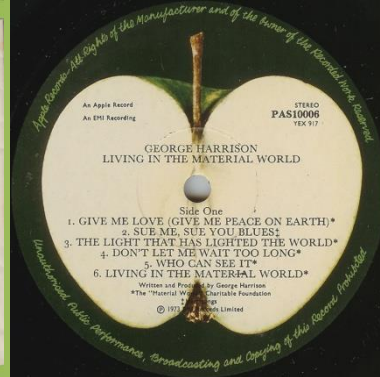

**APPLE STCH-639 - ALL THINGS MUST PASS [3-LP]**

White die-cut inner sleeves

**APPLE STCX-3385 - THE CONCERT FOR BANGLA DESH [3-LP]**

US Box

White die-cut inner sleeves

12" x 12" 64-Page US booklet

APPLE PAS-10006 - LIVING IN THE MATERIAL WORLD

Laminated cover

B&W picture inside

Lyric inner sleeve

Sliced Apple on A-side

Black background

Sliced Apple on A-side

Light green background

**APPLE PAS-10008 - DARK HORSE**