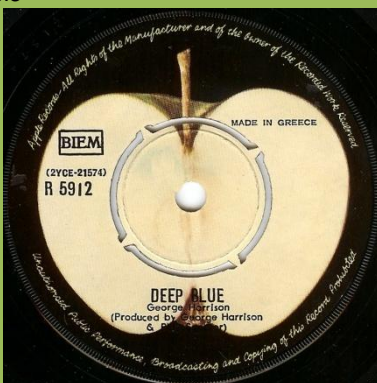

APPLE 14 - MY SWEET LORD / ISN'T IT A PITY

Yellow-ish Apple

Green Apple, unsliced A-side

Green Apple, sliced A-side

APPLE 2C006-04692M - MY SWEET LORD / ISN'T IT A PITY

Multicoloured vinyl

APPLE 15 - WHAT IS LIFE / APPLE SCRUFFS

APPLE 16 - BANGLA-DESH / DEEP BLUE

Unliced Apple, green Apple labels

Sliced Apple, green Apple labels

Yellow/green Apple labels, M in Made rotated 90 degrees on A-side

APPLE R 5988 - GIVE ME LOVE (GIVE ME PEACE ON EARTH) / MISS O'DELL