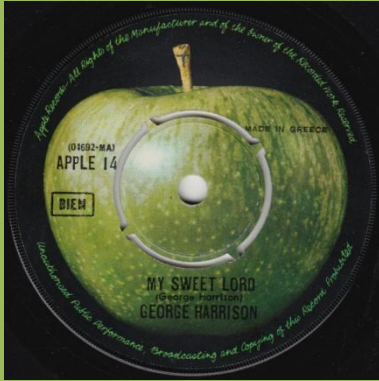

APPLE 14 - MY SWEET LORD / ISN'T IT A PITY

Yellow-ish Apple

Green Apple, unsliced A-side

Green Apple, sliced A-side

APPLE 2C006-04692M - MY SWEET LORD / ISN'T IT A PITY

Multicoloured vinyl

APPLE 15 - WHAT IS LIFE / APPLE SCRUFFS

APPLE 16 - BANGLA-DESH / DEEP BLUE

Unliced Apple, green Apple labels

Sliced Apple, green Apple labels

Yellow/green Apple labels, M in Made rotated 90 degrees on A-side

APPLE R 5988 - GIVE ME LOVE (GIVE ME PEACE ON EARTH) / MISS O'DELL