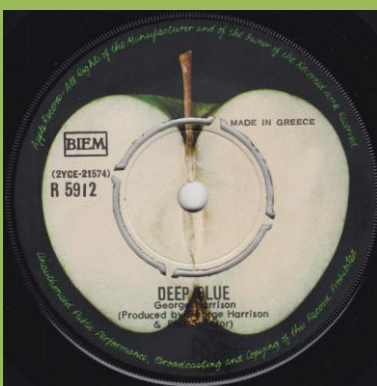

APPLE 14 - MY SWEET LORD / ISN'T IT A PITY

Yellow-ish Apple

Green Apple, unsliced A-side

Green Apple, sliced A-side

APPLE 2C006-04692M - MY SWEET LORD / ISN'T IT A PITY

Multicoloured vinyl

APPLE 15 - WHAT IS LIFE / APPLE SCRUFFS

APPLE 16 - BANGLA-DESH / DEEP BLUE

Unliced Apple, green Apple labels

Sliced Apple, green Apple labels

Yellow/green Apple labels, M in Made rotated 90 degrees on A-side

APPLE R 5988 - GIVE ME LOVE (GIVE ME PEACE ON EARTH) / MISS O'DELL