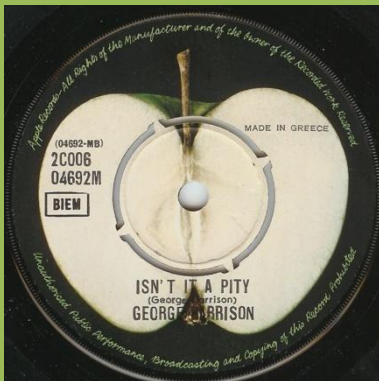

APPLE 14 - MY SWEET LORD / ISN'T IT A PITY

Yellow-ish Apple

Green Apple, unsliced A-side

Green Apple, sliced A-side

APPLE 2C006-04692M - MY SWEET LORD / ISN'T IT A PITY

Multicoloured vinyl

APPLE 15 - WHAT IS LIFE / APPLE SCRUFFS

APPLE 16 - BANGLA-DESH / DEEP BLUE

Unliced Apple, green Apple labels

Sliced Apple, green Apple labels

Yellow/green Apple labels, M in Made rotated 90 degrees on A-side

APPLE R 5988 - GIVE ME LOVE (GIVE ME PEACE ON EARTH) / MISS O'DELL