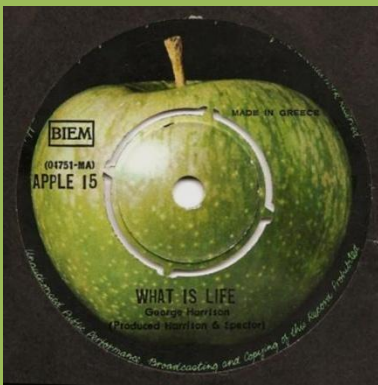

APPLE 14 - MY SWEET LORD / ISN'T IT A PITY

Yellow-ish Apple

Green Apple, unsliced A-side

Green Apple, sliced A-side

APPLE 2C006-04692M - MY SWEET LORD / ISN'T IT A PITY

Multicoloured vinyl

APPLE 15 - WHAT IS LIFE / APPLE SCRUFFS

APPLE 16 - BANGLA-DESH / DEEP BLUE

Unliced Apple, green Apple labels

Sliced Apple, green Apple labels

Yellow/green Apple labels, M in Made rotated 90 degrees on A-side

APPLE R 5988 - GIVE ME LOVE (GIVE ME PEACE ON EARTH) / MISS O'DELL