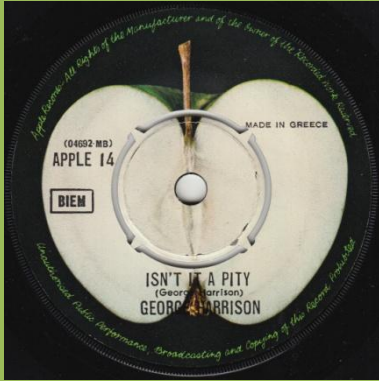

APPLE 14 - MY SWEET LORD / ISN'T IT A PITY

Yellow-ish Apple

Green Apple, unsliced A-side

Green Apple, sliced A-side

APPLE 2C006-04692M - MY SWEET LORD / ISN'T IT A PITY

Multicoloured vinyl

APPLE 15 - WHAT IS LIFE / APPLE SCRUFFS

APPLE 16 - BANGLA-DESH / DEEP BLUE

Unliced Apple, green Apple labels

Sliced Apple, green Apple labels

Yellow/green Apple labels, M in Made rotated 90 degrees on A-side

APPLE R 5988 - GIVE ME LOVE (GIVE ME PEACE ON EARTH) / MISS O'DELL