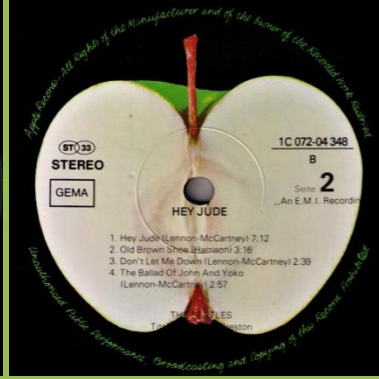

Additional pressing ring around play hole on B-side

Dutch release number on A-side