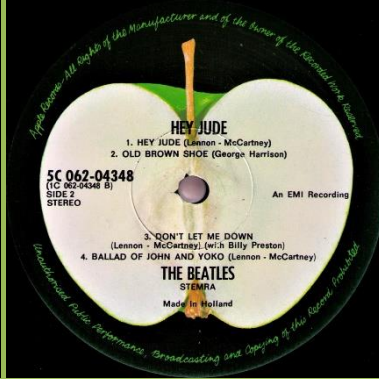

Sonopress contract pressing, dish labels, "Made in Germany" matrix

Dutch release number on B-side