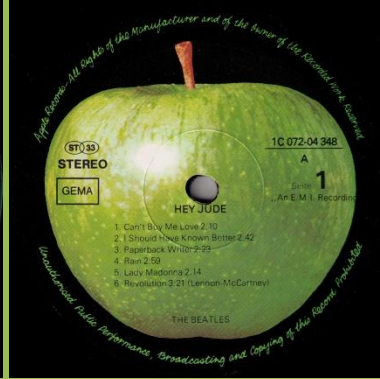

Small space under STEREO, "Made in Germany" matrix

Sonopress contract pressing, dish labels

Large space under STEREO, "Made in Germany" matrix

APPLE 1C 072-04348 – HEY JUDE

Cover types:

- 1) Release number on front & rear cover
- 2) Release number on front & rear cover, Electrola logo on rear cover, cover printed in Holland
- 3) No release number on front cover, bold release number on rear cover

Cover type 1, handwritten perimeter

Cover type 1

Additional pressing ring around play hole on B-side

Sonopress contract pressing, dish labels, "Made in Germany" matrix

Cover type 1 or 2, Dutch contract press

Dutch release number on A-side

Cover type 1 or 2, Dutch contract press

Dutch release number on B-side

Cover type 1 or 2, Dutch contract press

Flat label

Cover type 1 or 2, Dutch contract press

Dish label

Cover type 3, printed perimeter

APPLE 27 469-6 – HEY JUDE

Club-Sonderauflage

Sticker with release number pasted on front cover only

Record number 1C 072-04348