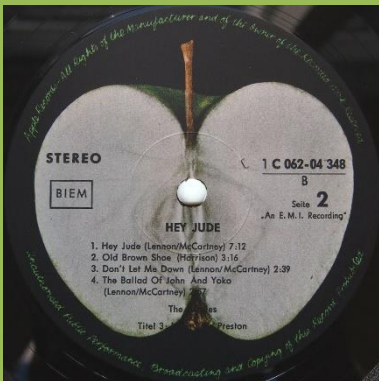

Grey sliced Apple, matrix B-1 with the single mix of The ballad of John and Yoko

Grey sliced Apple, matrix B-1 or B-2