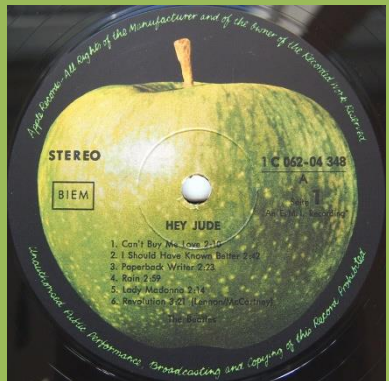

Cover type 1) Laminated 2) Non-laminated

First issues with black inner sleeve

Cover type 1, GEMA copyright, matrix A-1, with mono version of Paperback writer & an alternate mix of Revolution

Grey sliced Apple, matrix B-1 with the single mix of The ballad of John and Yoko

Cover type 1, GEMA copyright, matrix A-2, with stereo version of Paperback writer & the US mix of Revolution

Grey sliced Apple, additional pressing ring around play hole on both sides, matrix B-2 with the album mix of The ballad of John and Yoko