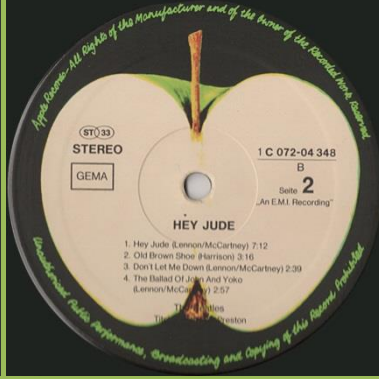

Sonopress contract pressing, dish labels, "Made in Germany" matrix