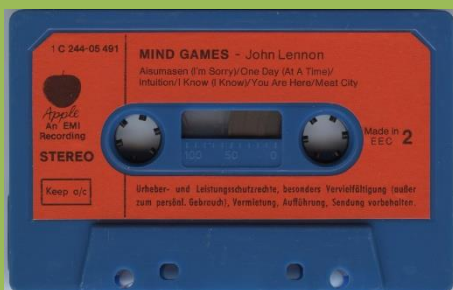

Made in EEC

EMI 1C 264-05 491 – MIND GAMES