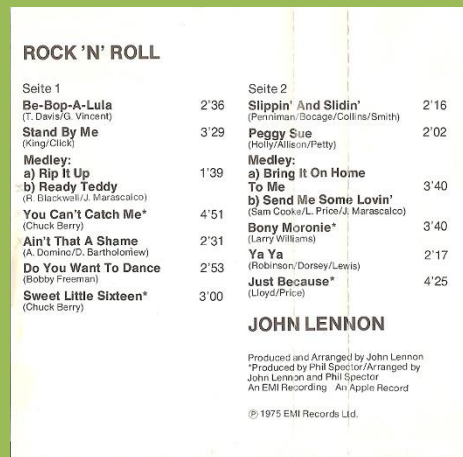

**JOHN LENNON  
Rock 'n' Roll**

Seite 1:		Seite 2:	
<b>Be-Bop-A-Lula</b> (T. Davis/C. Vincent)	2'36	<b>Slippin' And Slidin'</b> (Penniman/Bocage/Collins/Smith)	2'16
<b>Stand By Me</b> (King/Click)	3'29	<b>Peggy Sue</b> (Holly/Allison/Petty)	2'02
<b>Medley:</b>	1'39	<b>Medley:</b>	3'40
a) Rip It Up		a) Bring It On Home To Me	
b) Ready Teddy (R. Blackwell/J. Marascalco)		b) Send Me Some Lovin' (Sam Cooke/L. Price/J. Marascalco)	
<b>You Can't Catch Me</b> (Chuck Berry)	4'51	<b>Bony Moronie</b> (Larry Williams)	3'40
<b>Ain't That A Shame</b> (A. Domino/D. Bartholomew)	2'31	<b>Ya Ya</b> (Robinson/Dorsey/Lewis)	2'17
<b>Do You Want To Dance</b> (Bobby Freeman)	2'53	<b>Just Because</b> (Lloyd Price)	4'25
<b>Sweet Little Sixteen</b> (Chuck Berry)	3'00		

Cream shell with dark brown On-Body print, Made in EEC

Cream shell with light brown On-Body print, Made in EEC

Fame issue

Made in Holland

Clear shell, Made in Holland

EMI MC 661 523 – ROCK 'N' ROLL

Special release sold in East German Intershop, Apple print on J-card

APPLE 1C 244-05 987 – SHAVED FISH

Deep Purple  
Come Taste The Band  
1C 244-97 044

Ritchie Blackmore's Rainbow  
1C 244-96 787

Suzi Quatro  
The Suzi Quatro Story  
1C 244-96 904

Triumvirat - Spartacus  
1C 244-29 587