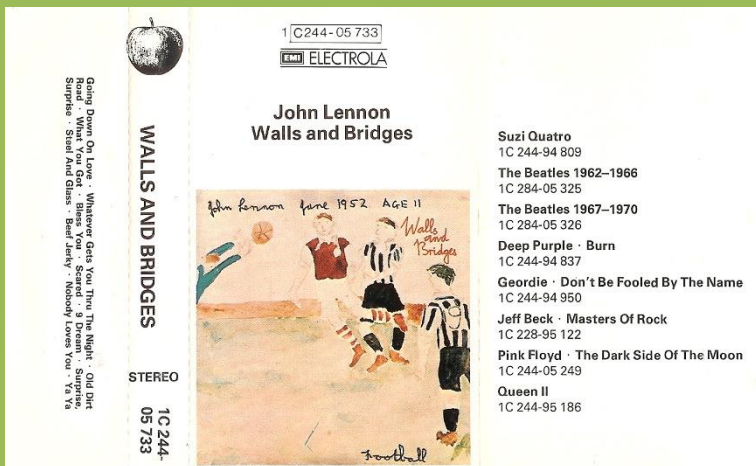

Printed in Germany  
Imprimé en Allemagne  
Impreso en Alemania

Made in EEC

**EMI 1C 264-05 491 – MIND GAMES**

**MIND GAMES**

Seite 1		Seite 2	
Mind Games	4'06	Intuition	3'08
Tight A\$	3'31	Out The Blue	3'20
Aisumazen (I'm Sorry)	4'35	Only People	3'25
One Day (At A Time)	3'04	I Know (I Know)	3'46
Bring On The Lucie (Freda People)	4'07	You Are Here	4'08
Nutopian International Anthem (John Lennon)	0'03	Meat City	2'51
		(John Lennon)	
		<b>JOHN LENNON</b>	
		Produced by John Lennon	

© 1973 EMI Records Ltd.

Apple print on J-card

**APPLE 1C 244-05 733 – WALLS AND BRIDGES**

**WALLS AND BRIDGES**

Spur 1:		Spur 2:	
Going Down On Love (John Lennon)	3'53	9 Dream	4'44
Whatever Gets You Thru The Night (John Lennon)	3'24	Surprise, Surprise (Sweet Bird Of Paradox) (John Lennon)	2'33
Old Dirt Road (John Lennon/R. Nilsson)	4'10	Steel And Glass (John Lennon)	4'35
What You Got (John Lennon)	3'06	Beef Jerky (John Lennon)	3'25
Bless You (John Lennon)	4'39	Nobody Loves You (When You're Down Out) (John Lennon)	5'07
Scared (John Lennon)	4'37	Ya Ya (Robinson/Dorsey/Lewis)	1'06
		<b>JOHN LENNON</b>	
		Produced & Arranged by John Lennon	