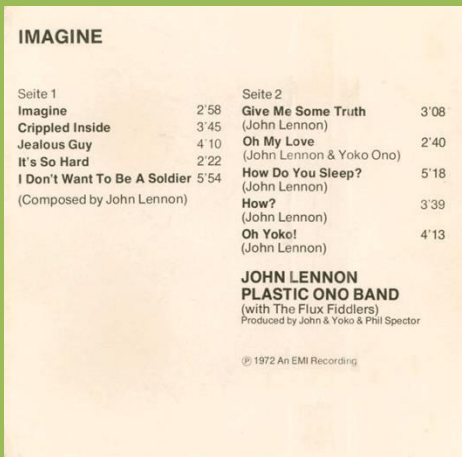

*Apple logo on J-card*

*Tan shell with green label, Made in EEC*

*Blue shell with red label, Made in EEC, with GEMA logo*

*Blue shell with red label, Made in EEC, without GEMA logo*

*Blue shell with red label, Made in EEC, without GEMA logo on side 2*

**EMI 1C 264-04914 Q – Imagine**

Apple logo on J-card

EMI 1C 264-04914 – Imagine

Apple logo on J-card, release number on J-card 1C 264-04914 Q

EMI/APPLE 264-10 4914 4 – Imagine

Seite 1	
1. Imagine (Lennon)	3'00
2. Crippled Inside (Lennon)	3'45
3. Jealous Guy (Lennon)	4'12
4. It's So Hard (Lennon)	2'25
5. I Don't Want To Be A Soldier (Lennon)	6'06
Seite 2	
1. Give Me Some Truth (Lennon)	3'12
2. Oh My Love (Lennon/Doo)	2'42
3. How Do You Sleep? (Lennon)	5'33
4. How? (Lennon)	3'40
5. Oh Yoko! (Lennon)	4'16