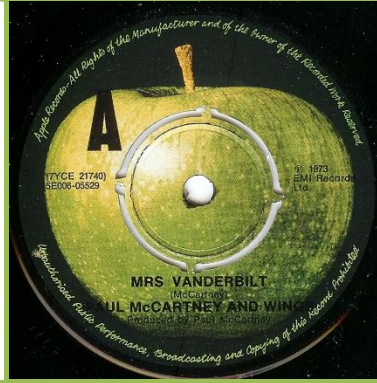

APPLE R 5936 - GIVE IRELAND BACK TO THE IRISH / GIVE IRELAND BACK TO THE IRISH (VERSION)

APPLE R 5949 - MARY HAD A LITTLE LAMB / LITTLE WOMAN LOVE

APPLE 5E006-05028 - HI HI HI / C MOON

Push-out center

Factory dinked out 8-prong center

APPLE R 5993 - HELEN WHEELS / COUNTRY DREAMER

Push-out center

Factory dinked out 8-prong center

APPLE 5E006-05635 - BAND ON THE RUN / NINETEEN HUNDRED AND EIGHTY FIVE

Push-out center (center missing)

Open center

APPLE R 5996 - JET / LET ME ROLL IT

Push-out center

Factory dinked out 8-prong center

APPLE 5E006-05529 - MRS. VANDEBILT / BLUEBIRD

Factory dinked out 8-prong center