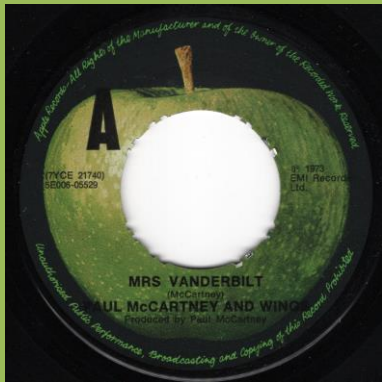

APPLE R 5936 - GIVE IRELAND BACK TO THE IRISH / GIVE IRELAND BACK TO THE IRISH (VERSION)

APPLE R 5949 - MARY HAD A LITTLE LAMB / LITTLE WOMAN LOVE

APPLE 5E006-05028 - HI HI HI / C MOON

Push-out center

Factory dinked out 8-prong center

APPLE R 5993 - HELEN WHEELS / COUNTRY DREAMER

Push-out center

Factory dinked out 8-prong center

APPLE 5E006-05635 - BAND ON THE RUN / NINETEEN HUNDRED AND EIGHTY FIVE

Push-out center (center missing)

Open center

APPLE R 5996 - JET / LET ME ROLL IT

Push-out center

Factory dinked out 8-prong center

APPLE 5E006-05529 - MRS. VANDEBILT / BLUEBIRD

Factory dinked out 8-prong center