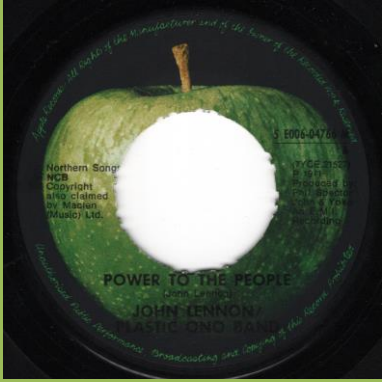

Singles can be found in 3 variations of PVC company covers with wide EMI logo on bottom or top or narrow EMI logo on top

APPLE 13 - GIVE PEACE A CHANCE / REMEMBER LOVE

APPLE APPLES 1001 - COLD TURKEY / DON'T WORRY KYOKO (MUMMY'S ONLY LOOKING FOR A HAND IN THE SNOW)

APPLE APPLES 1003 - INSTANT KARMA! / WHO HAS SEEN THE WIND

White labels, factory dinked out 8-prong center

Apple labels, push-out center

APPLE 5E006-04726 - MOTHER / WHY

Push-out center

Factory dinked out 8-prong center

APPLE 5E006-04766 - POWER TO THE PEOPLE / OPEN YOUR BOX

Push-out center

Factory dinked out 8-prong center

APPLE R 5970 - HAPPY XMAS (WAR IS OVER) / LISTEN, THE SNOW IS FALLING

APPLE R 5994 - MIND GAMES / MEAT CITY