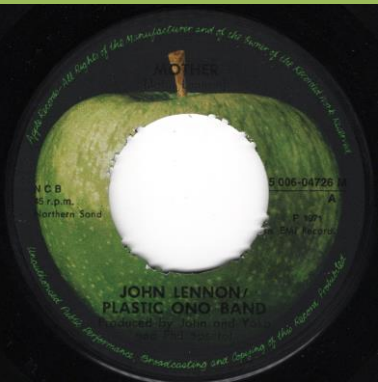

Singles can be found in 3 variations of PVC company covers with wide EMI logo on bottom or top or narrow EMI logo on top

APPLE 13 - GIVE PEACE A CHANCE / REMEMBER LOVE

APPLE APPLES 1001 - COLD TURKEY / DON'T WORRY KYOKO (MUMMY'S ONLY LOOKING FOR A HAND IN THE SNOW)

APPLE APPLES 1003 - INSTANT KARMA! / WHO HAS SEEN THE WIND

White labels, factory dinked out 8-prong center

Apple labels, push-out center

APPLE 5E006-04726 - MOTHER / WHY

Push-out center

Factory dinked out 8-prong center

APPLE 5E006-04766 - POWER TO THE PEOPLE / OPEN YOUR BOX

Push-out center

Factory dinked out 8-prong center

APPLE R 5970 - HAPPY XMAS (WAR IS OVER) / LISTEN, THE SNOW IS FALLING

APPLE R 5994 - MIND GAMES / MEAT CITY