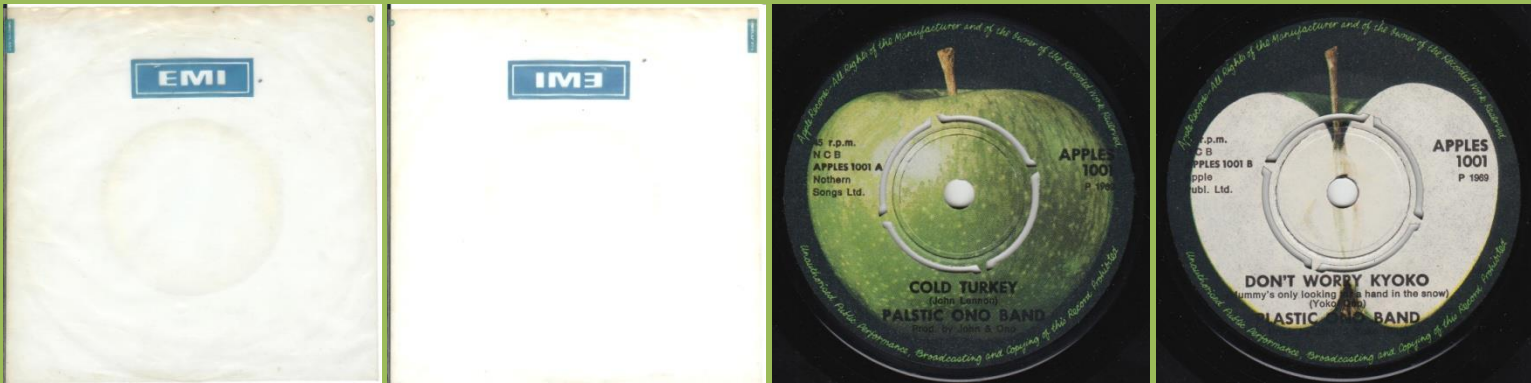

Singles can be found in 3 variations of PVC company covers with wide EMI logo on bottom or top or narrow EMI logo on top

APPLE 13 - GIVE PEACE A CHANCE / REMEMBER LOVE

APPLE APPLES 1001 - COLD TURKEY / DON'T WORRY KYOKO (MUMMY'S ONLY LOOKING FOR A HAND IN THE SNOW)

APPLE APPLES 1003 - INSTANT KARMA! / WHO HAS SEEN THE WIND

White labels, factory dinked out 8-prong center

Apple labels, push-out center

APPLE 5E006-04726 - MOTHER / WHY

Push-out center

Factory dinked out 8-prong center

APPLE 5E006-04766 - POWER TO THE PEOPLE / OPEN YOUR BOX

Push-out center

Factory dinked out 8-prong center

APPLE R 5970 - HAPPY XMAS (WAR IS OVER) / LISTEN, THE SNOW IS FALLING

APPLE R 5994 - MIND GAMES / MEAT CITY