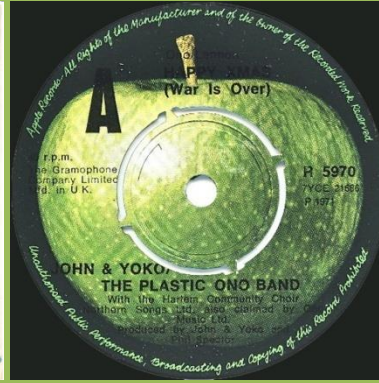

Singles can be found in 3 variations of PVC company covers with wide EMI logo on bottom or top or narrow EMI logo on top

APPLE 13 - GIVE PEACE A CHANCE / REMEMBER LOVE

APPLE APPLES 1001 - COLD TURKEY / DON'T WORRY KYOKO (MUMMY'S ONLY LOOKING FOR A HAND IN THE SNOW)

APPLE APPLES 1003 - INSTANT KARMA! / WHO HAS SEEN THE WIND

White labels, factory dinked out 8-prong center

Apple labels, push-out center

APPLE 5E006-04726 - MOTHER / WHY

Push-out center

Factory dinked out 8-prong center

APPLE 5E006-04766 - POWER TO THE PEOPLE / OPEN YOUR BOX

Push-out center

Factory dinked out 8-prong center

APPLE R 5970 - HAPPY XMAS (WAR IS OVER) / LISTEN, THE SNOW IS FALLING

APPLE R 5994 - MIND GAMES / MEAT CITY

APPLE 5E006-05731 - WHATEVER GETS YOU THRU' THE NIGHT / BEEF JERKY

APPLE 5E006-05776 - 9 DREAM / WHAT YOU GOT

APPLE 5E006-05880 - STAND BY ME / MOVE OVER MS. L.

APPLE 5E006-05924 - YA YA / BE-BOP-A-LULA

Push-out center (center missing)