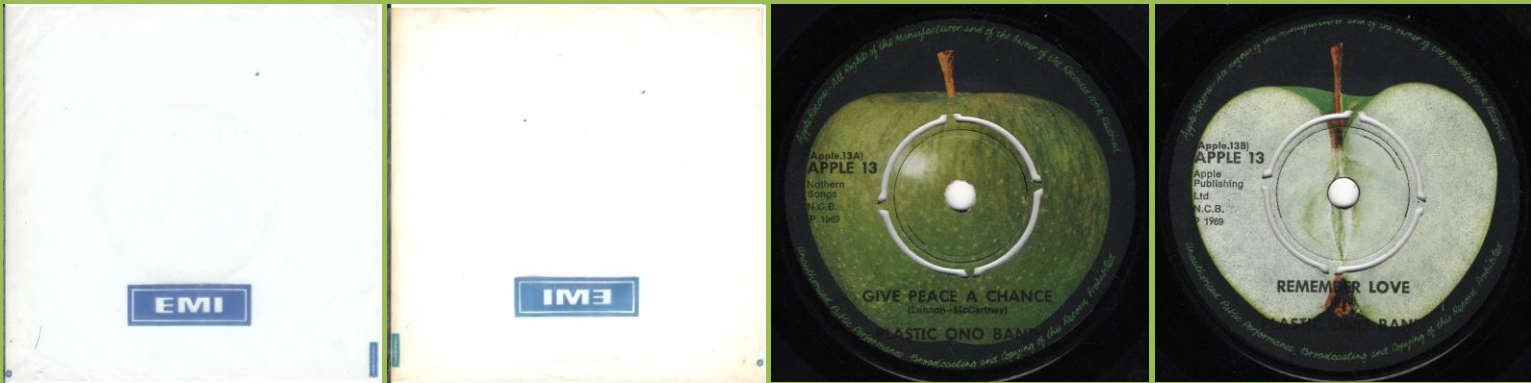

Singles can be found in 3 variations of PVC company covers with wide EMI logo on bottom or top or narrow EMI logo on top

APPLE 13 - GIVE PEACE A CHANCE / REMEMBER LOVE

APPLE APPLES 1001 - COLD TURKEY / DON'T WORRY KYOKO (MUMMY'S ONLY LOOKING FOR A HAND IN THE SNOW)

APPLE APPLES 1003 - INSTANT KARMA! / WHO HAS SEEN THE WIND

White labels, factory dinked out 8-prong center

Apple labels, push-out center

APPLE 5E006-04726 - MOTHER / WHY

Push-out center

Factory dinked out 8-prong center