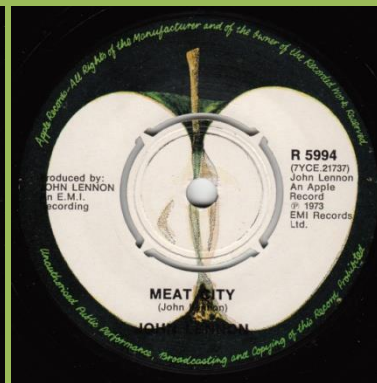

Singles can be found in 3 variations of PVC company covers with wide EMI logo on bottom or top or narrow EMI logo on top

APPLE 13 - GIVE PEACE A CHANCE / REMEMBER LOVE

APPLE APPLES 1001 - COLD TURKEY / DON'T WORRY KYOKO (MUMMY'S ONLY LOOKING FOR A HAND IN THE SNOW)

APPLE APPLES 1003 - INSTANT KARMA! / WHO HAS SEEN THE WIND

White labels, factory dinked out 8-prong center

Apple labels, push-out center

APPLE 5E006-04726 - MOTHER / WHY

Push-out center

Factory dinked out 8-prong center

APPLE 5E006-04766 - POWER TO THE PEOPLE / OPEN YOUR BOX

Push-out center

Factory dinked out 8-prong center

APPLE R 5970 - HAPPY XMAS (WAR IS OVER) / LISTEN, THE SNOW IS FALLING

APPLE R 5994 - MIND GAMES / MEAT CITY

APPLE 5E006-05731 - WHATEVER GETS YOU THRU' THE NIGHT / BEEF JERKY

APPLE 5E006-05776 - 9 DREAM / WHAT YOU GOT

APPLE 5E006-05880 - STAND BY ME / MOVE OVER MS. L.

APPLE 5E006-05924 - YA YA / BE-BOP-A-LULA

Push-out center (center missing)