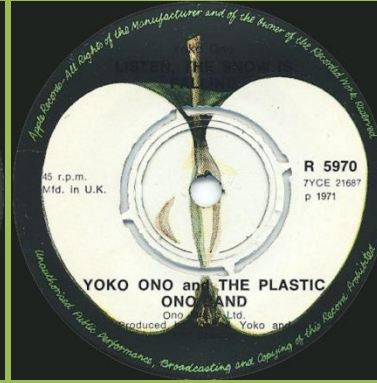

APPLE APPLES 1003 - INSTANT KARMA! / WHO HAS SEEN THE WIND

White labels, factory dinked out 8-prong center

Apple labels, push-out center

APPLE 5E006-04726 - MOTHER / WHY

Push-out center

Factory dinked out 8-prong center

APPLE 5E006-04766 - POWER TO THE PEOPLE / OPEN YOUR BOX

Push-out center

Factory dinked out 8-prong center

APPLE R 5970 - HAPPY XMAS (WAR IS OVER) / LISTEN, THE SNOW IS FALLING

APPLE R 5994 - MIND GAMES / MEAT CITY